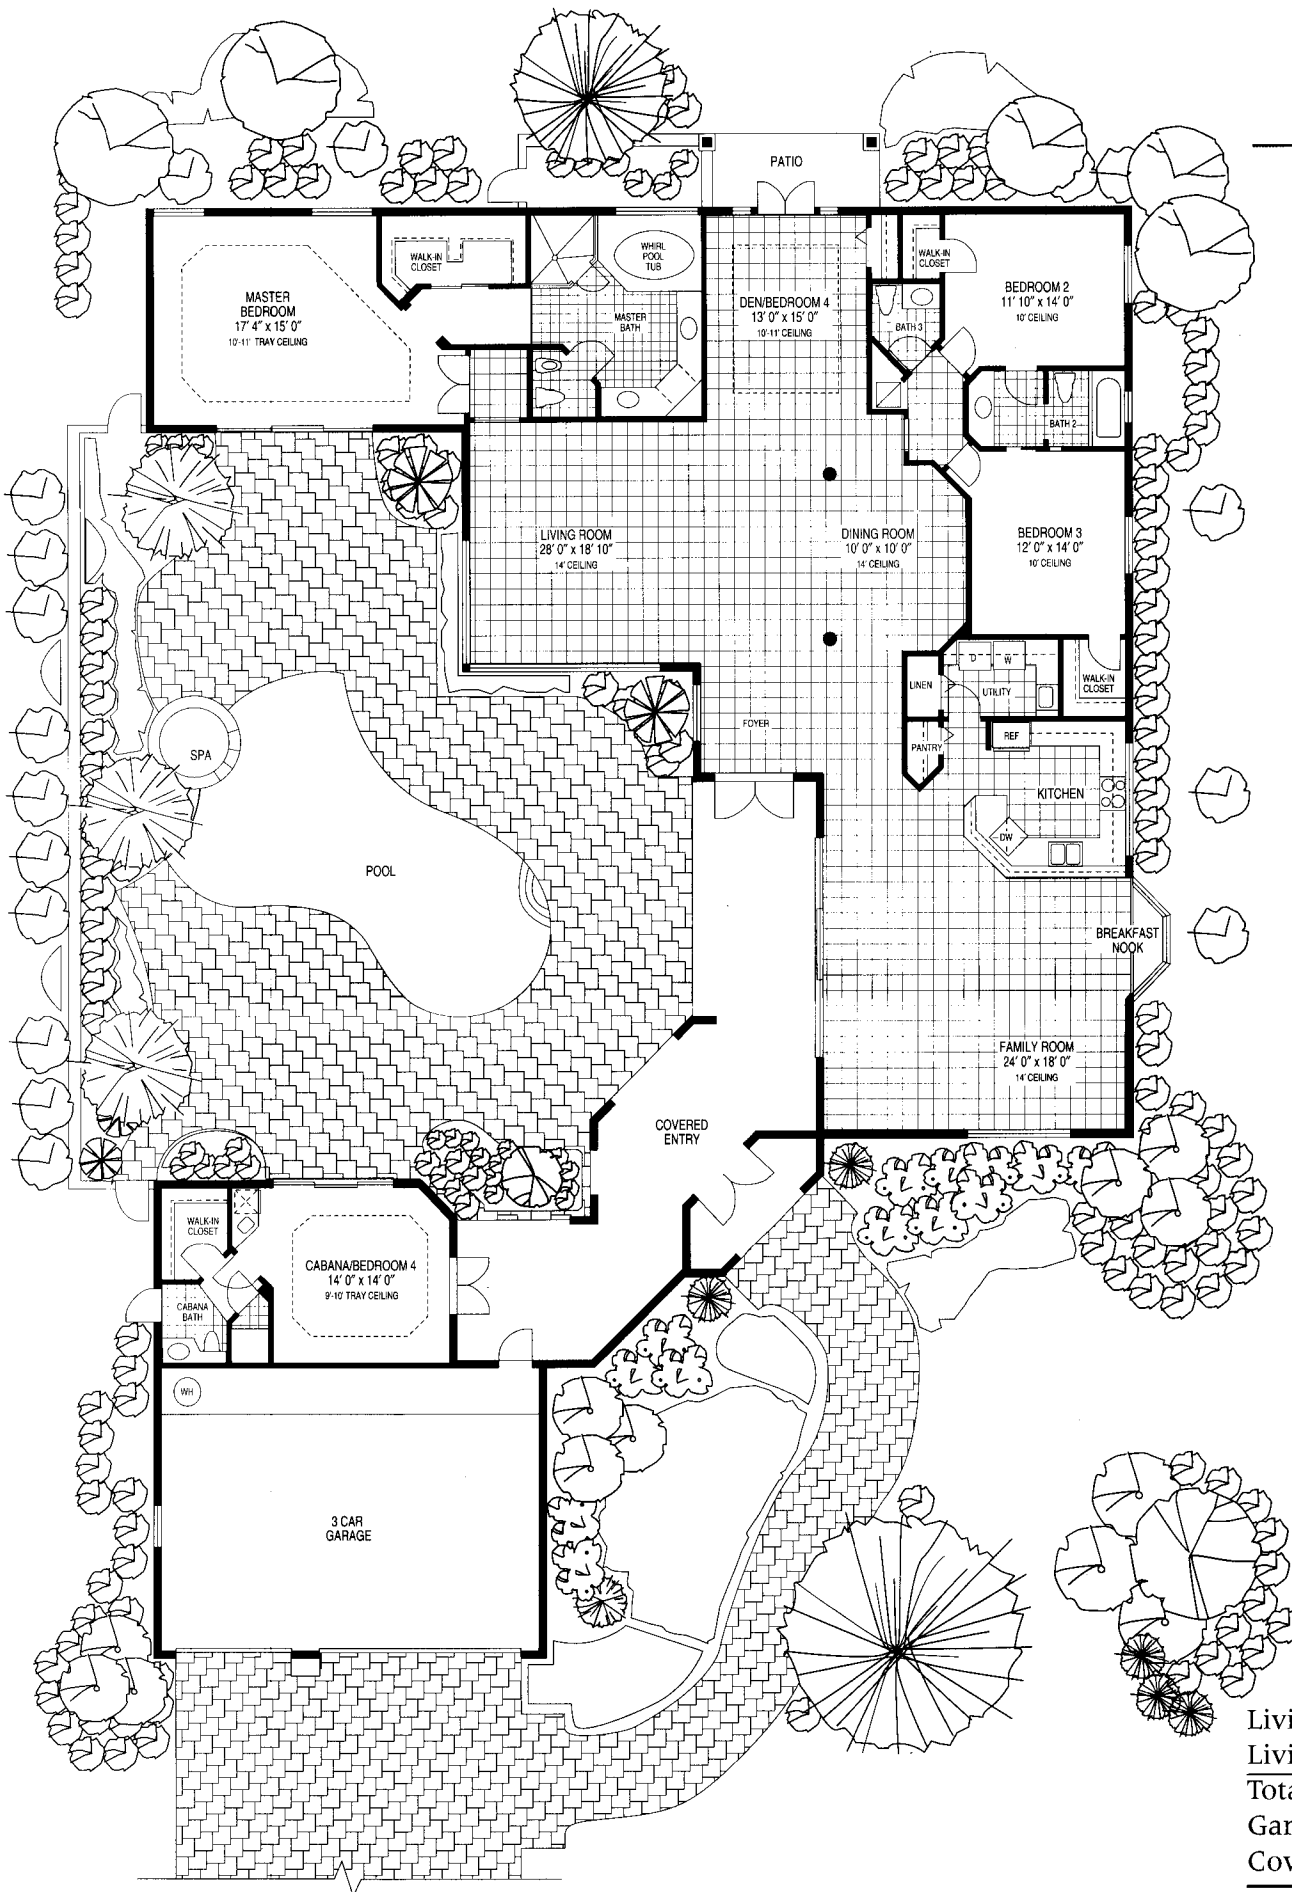

The Sandpiper

at Arbor Glen

Living Area-Main House	3,261 Sq. Ft.
Living Area-Cabana House	353 Sq. Ft.
Total Air-Conditioned Living Area	3,614 Sq. Ft.
Garage	710 Sq. Ft.
Covered Loggia	540 Sq. Ft.
Grand Total	4,864 Sq. Ft.

All dimensions, features and specifications are approximate and subject to change.