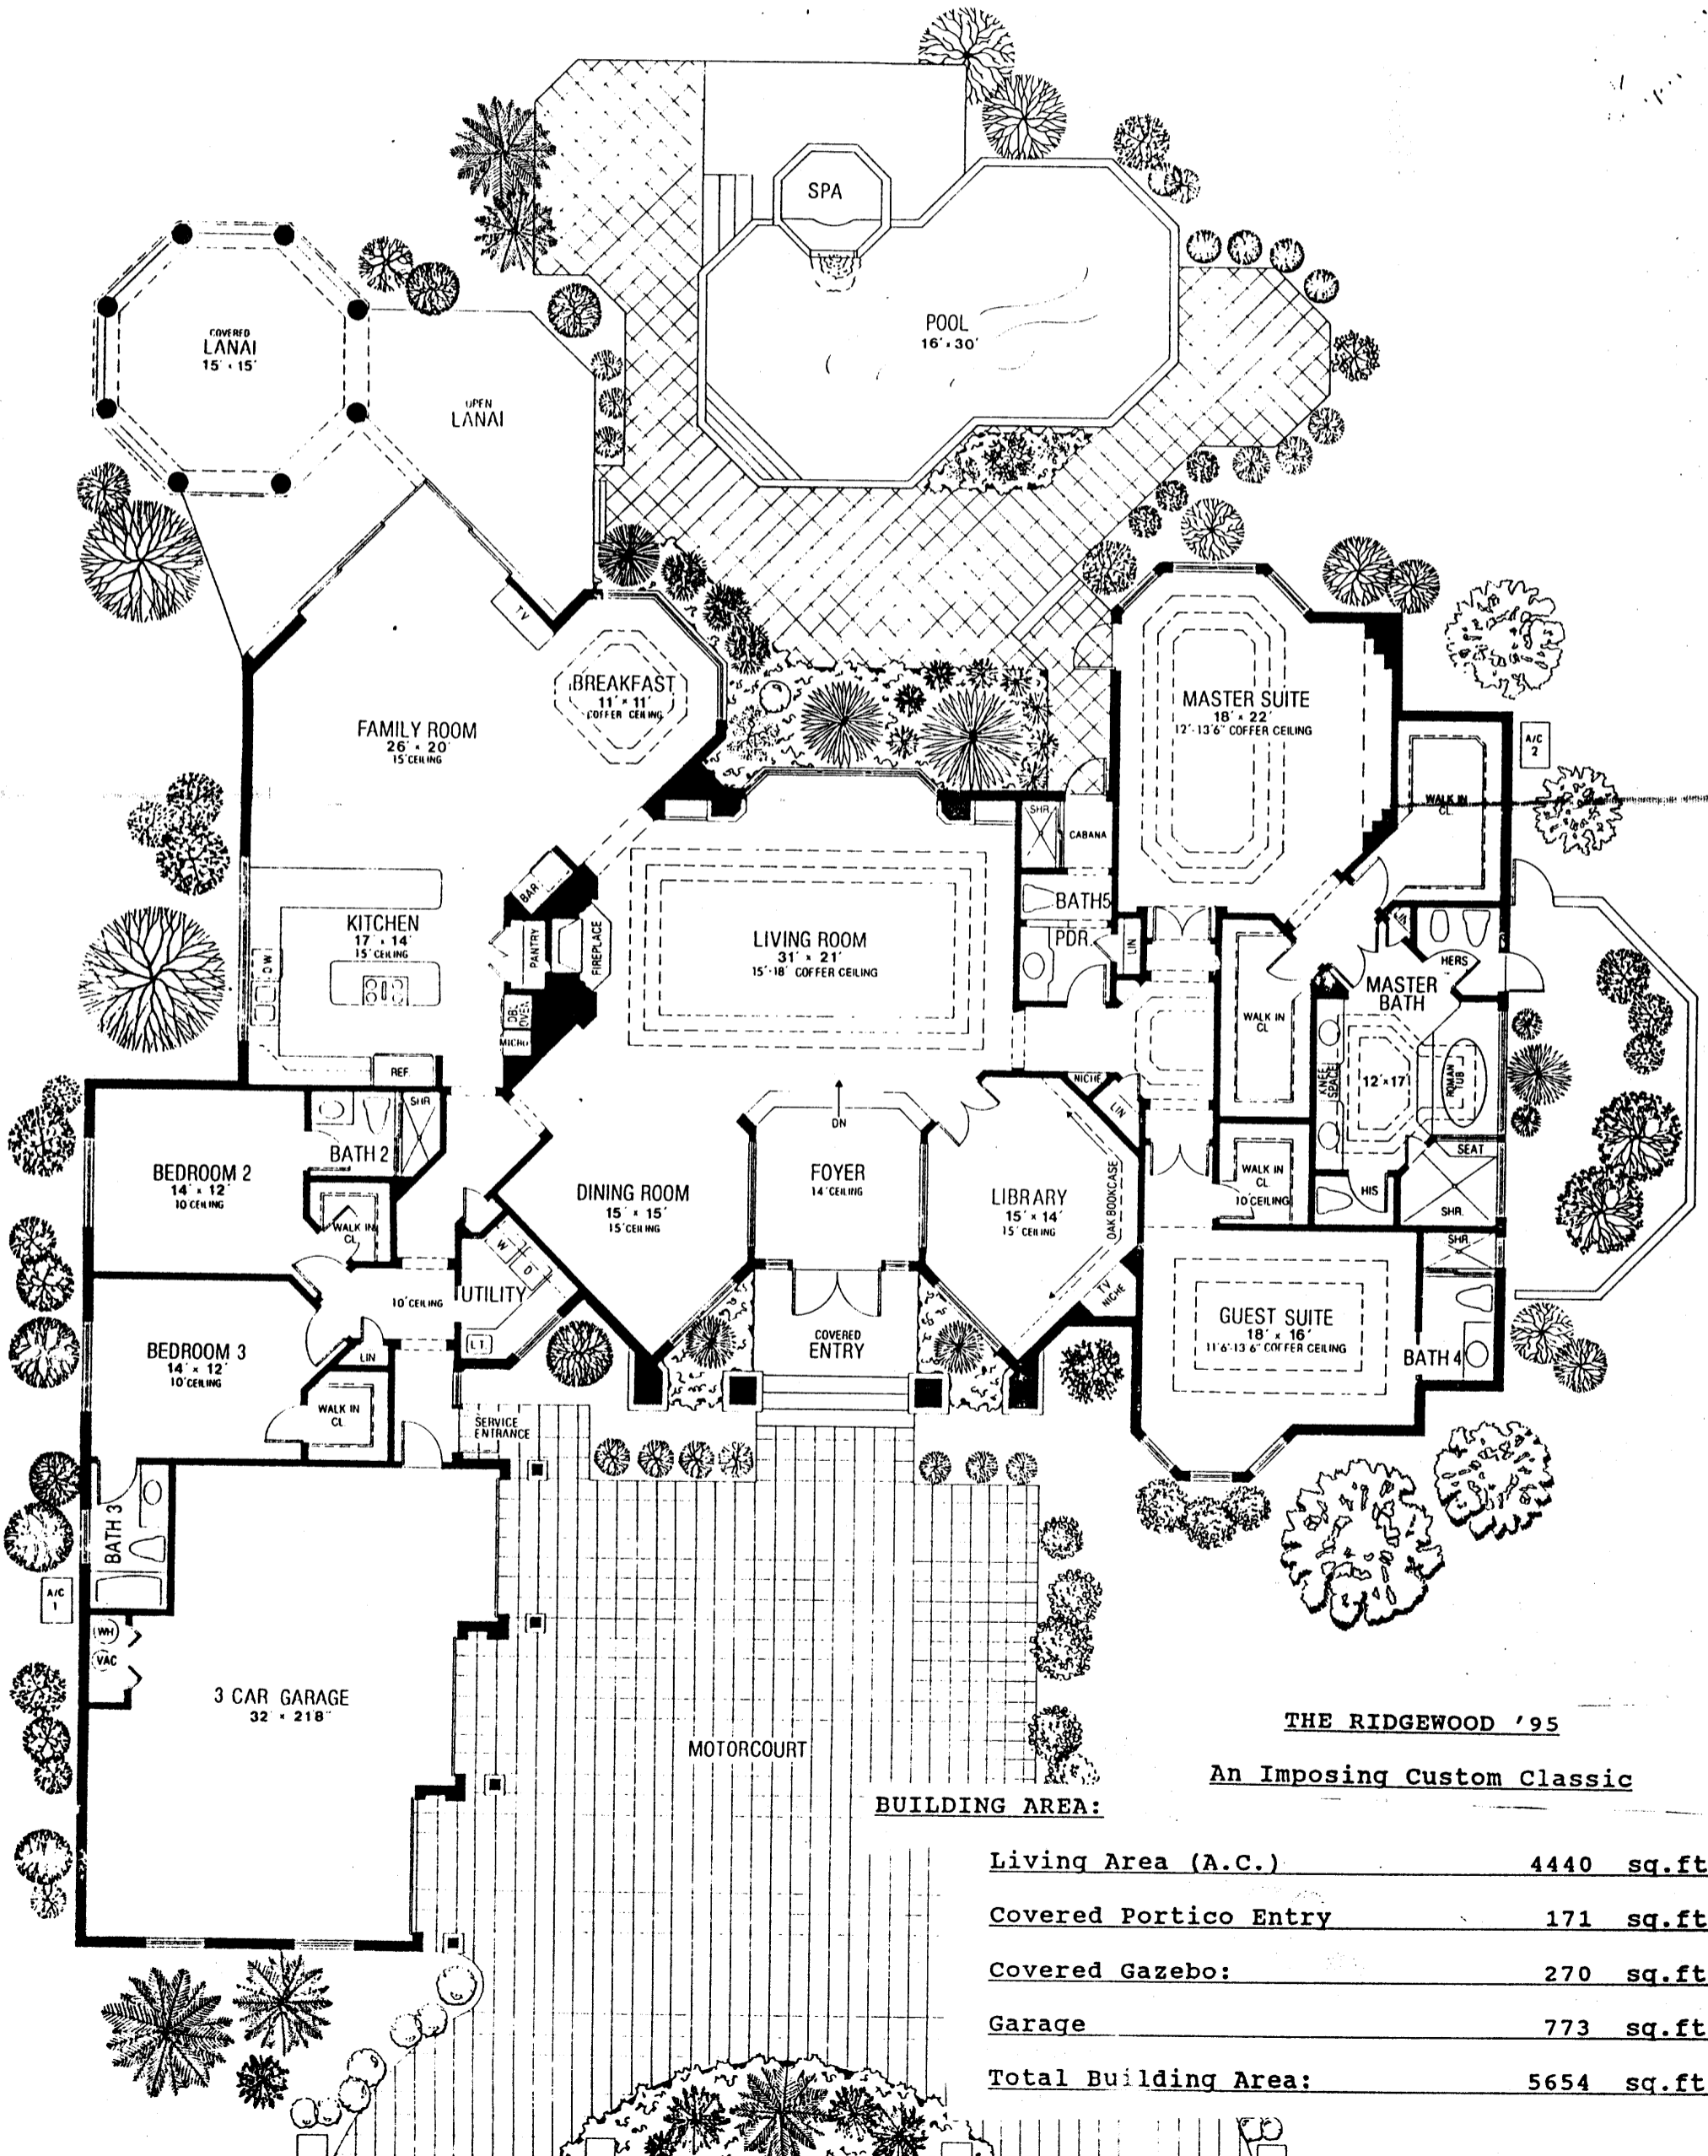

## "THE RIDGEWOOD '95"

An Imposing Custom Classic

At

## "THE ARBORS"

Pelican Marsh Golf Club

**THE RIDGEWOOD '95**

**An Imposing Custom Classic**

**BUILDING AREA:**

Living Area (A.C.)	4440 sq.ft.
Covered Portico Entry	171 sq.ft.
Covered Gazebo:	270 sq.ft.
Garage	773 sq.ft.
<b>Total Building Area:</b>	<b>5654 sq.ft.</b>