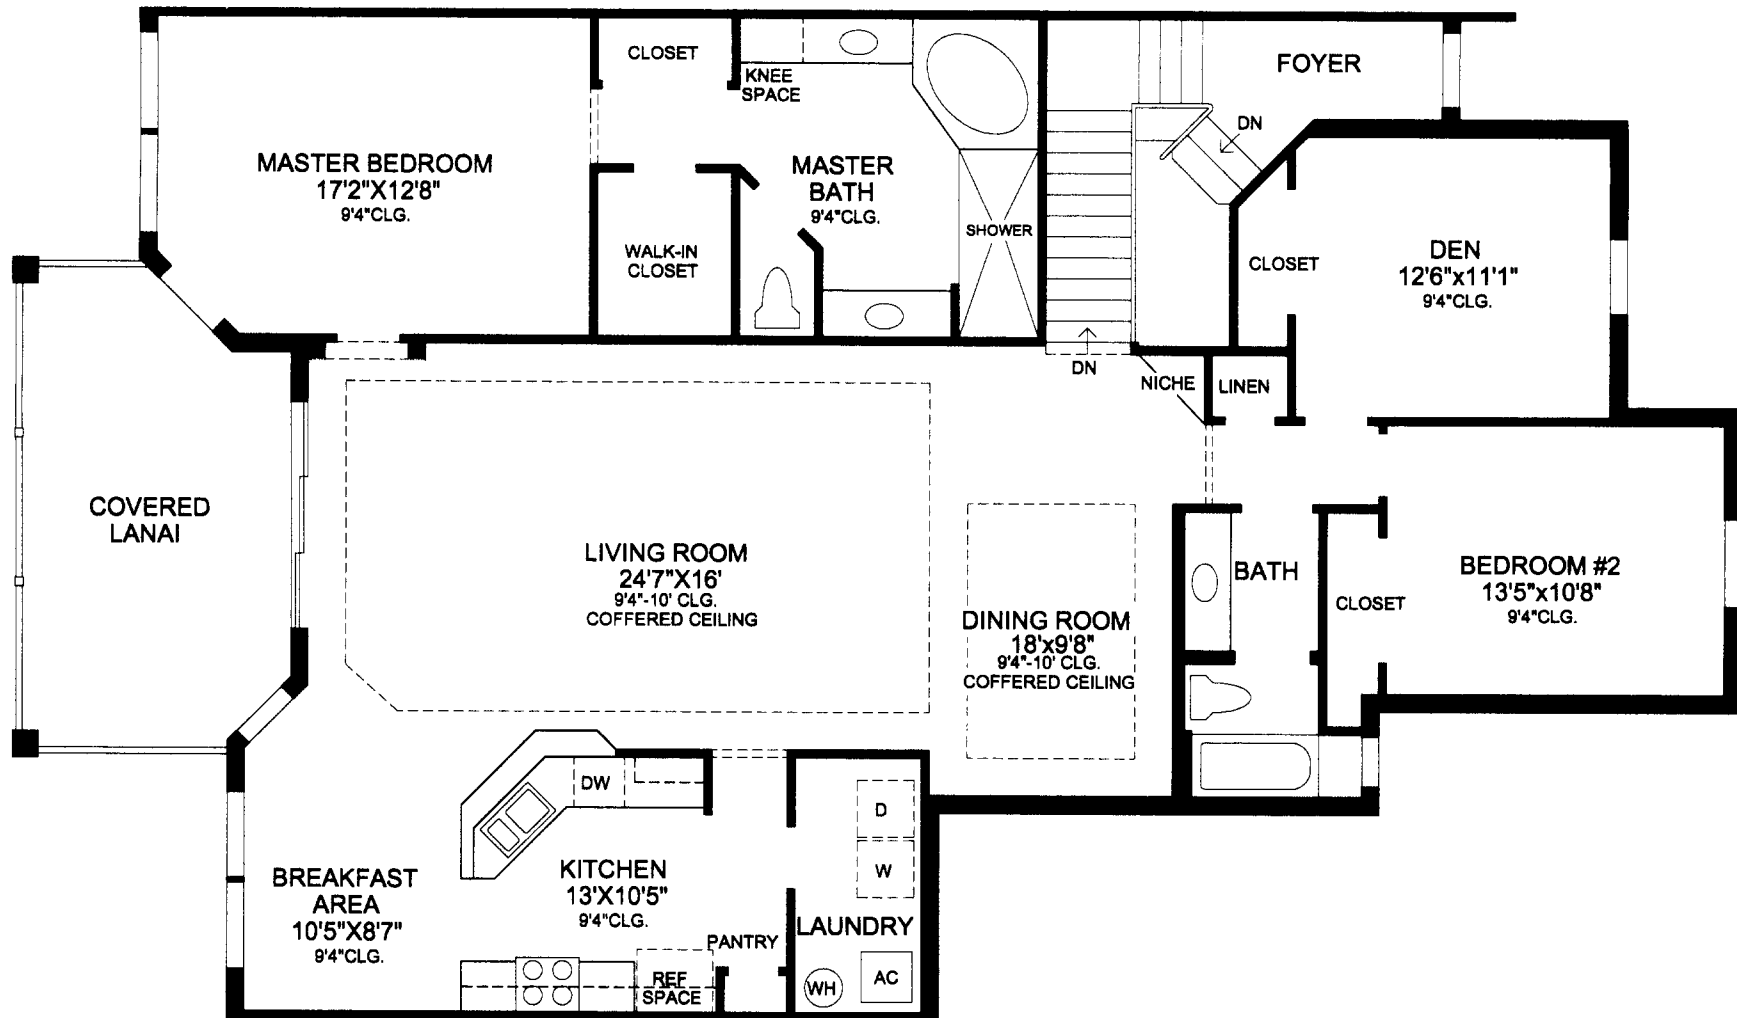

2 bedrooms, 2 baths.

SECOND FLOOR LIVING UNIT

THE RIALTO

Two story foyer leads to the second floor living area.

The dramatic design of the dining and living rooms, kitchen and breakfast area is enhanced with open exterior views.

The easily accessible and well-equipped kitchen features a sit down breakfast area.

Master bedroom has access to the covered lanai and features a bath with dual vanities, soaking tub and shower. 2 bedrooms, den, 2 baths.

Air Conditioned Living Area	1975 sf
Covered Lanai	190 sf
Garage	253 sf
Total	2418 sf