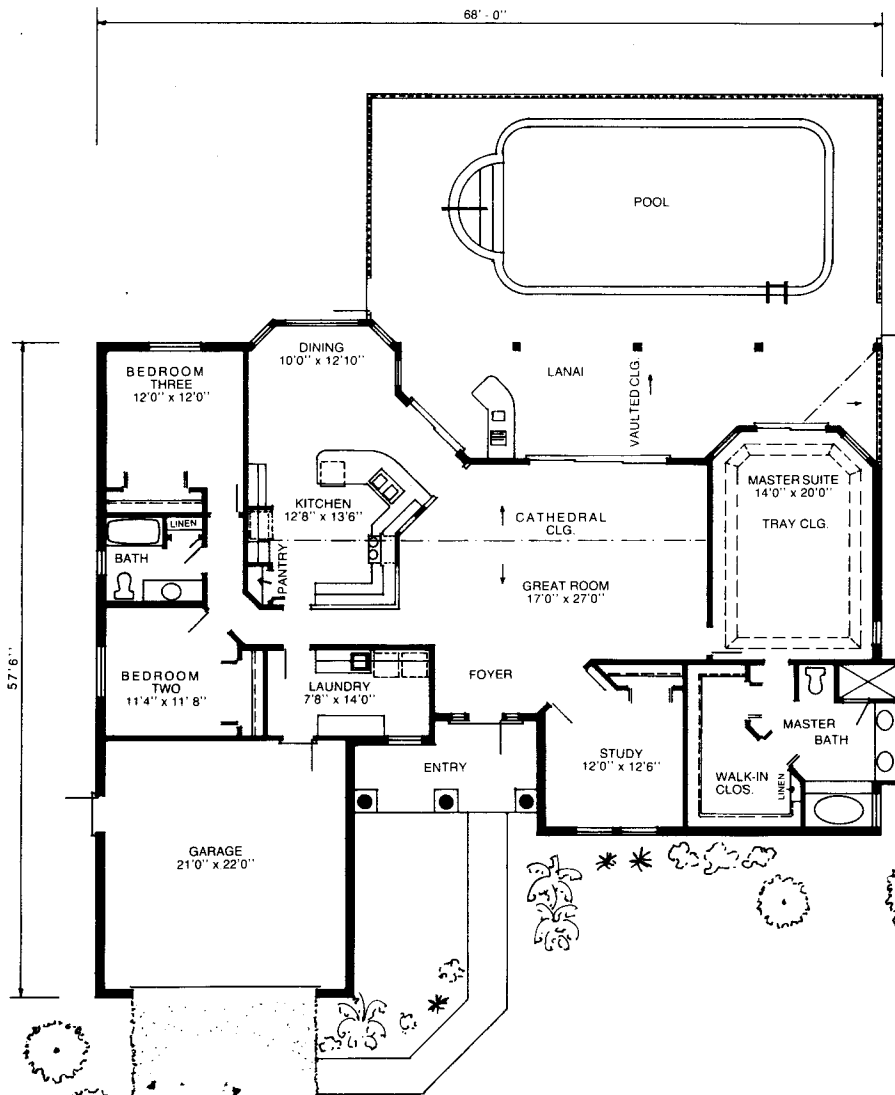

Living Area - 2263 Sq. Ft.
Total Area - 3248 Sq. Ft.

The **REMINGTON**

310A
OR 110M-151

**SUTHERLAND
HOMES
INC.**

2033 Pine Ridge Road, Suite 5
Naples, Florida 33942

(813) 598-2303
598-1038

The
Vineyards
OF NAPLES