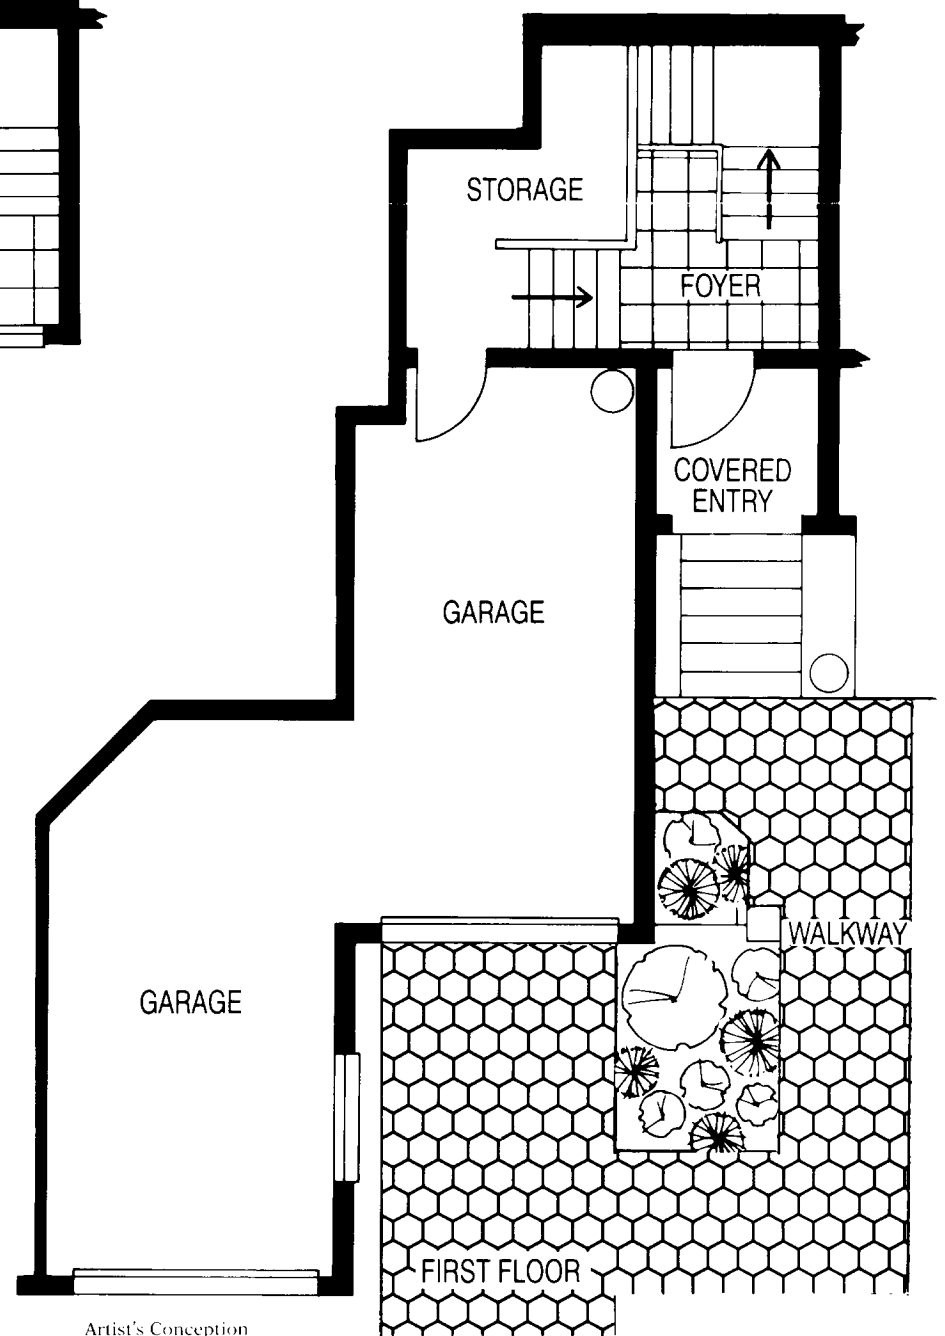

The Regina

3 Bedroom Plus Den, 2 1/2 Baths

2nd Floor

Artist's Conception

Artist's Conception

Garage/entrance area represented here is located on the 1st floor.

Air-Conditioned Living Area	2,300 Sq. Ft.
Covered Patio	186 Sq. Ft.
Garage	358 Sq. Ft.
Total	2,844 Sq. Ft.