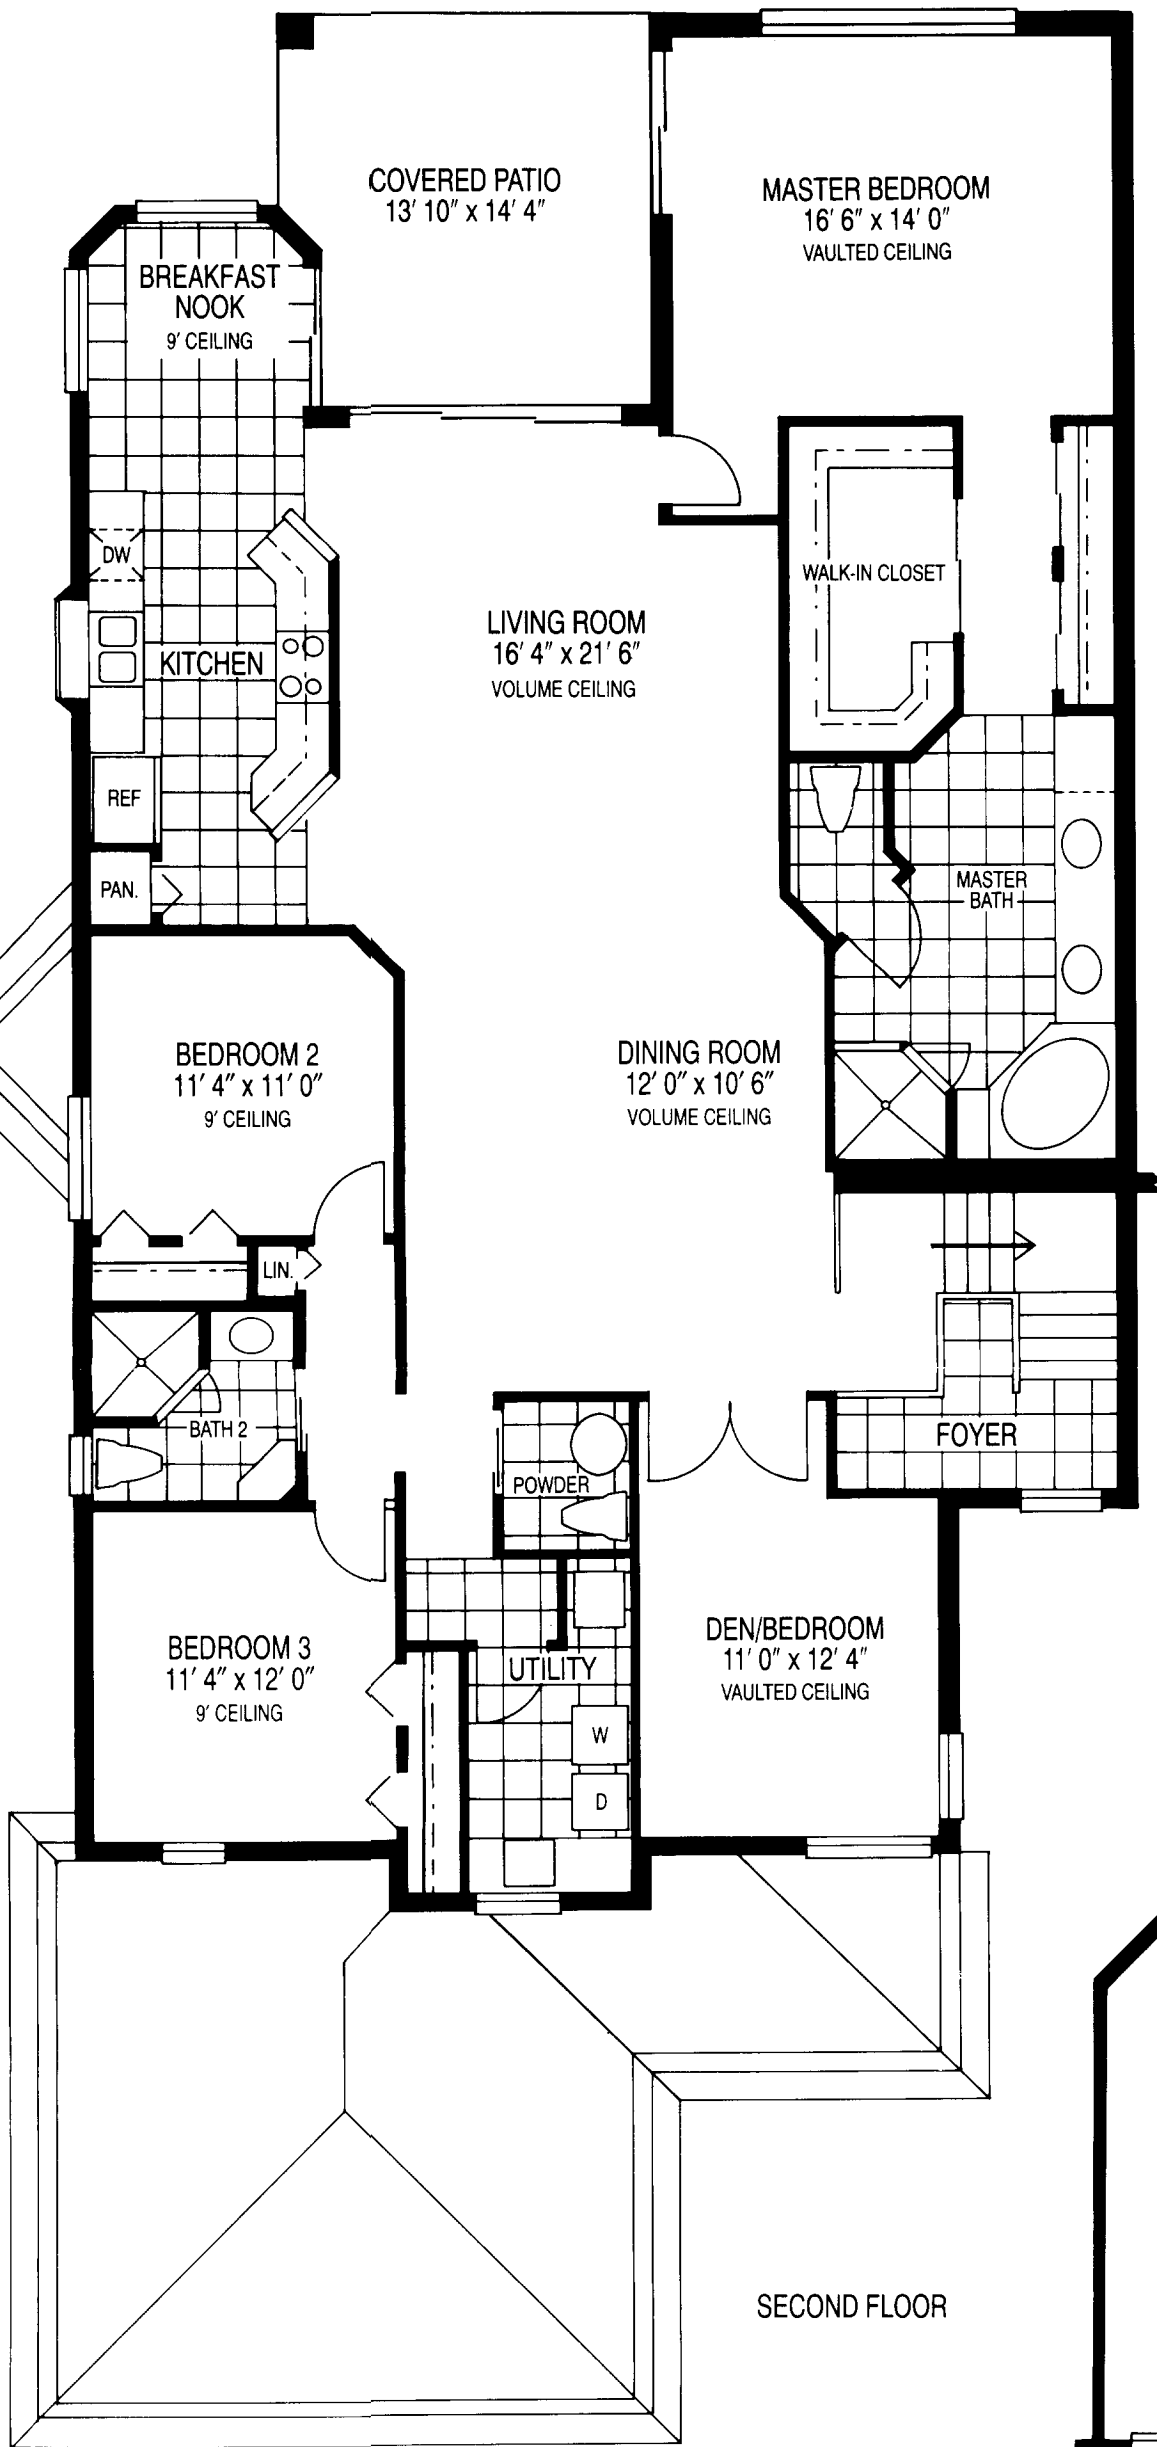

The Regina

3 Bedroom Plus Den, 2 1/2 Baths

2nd Floor

Artist's Conception

Artist's Conception

Garage/entrance area represented here is located on the 1st floor.

Air-Conditioned Living Area	2,300 Sq. Ft.
Covered Patio	186 Sq. Ft.
Garage	358 Sq. Ft.
Total	2,844 Sq. Ft.