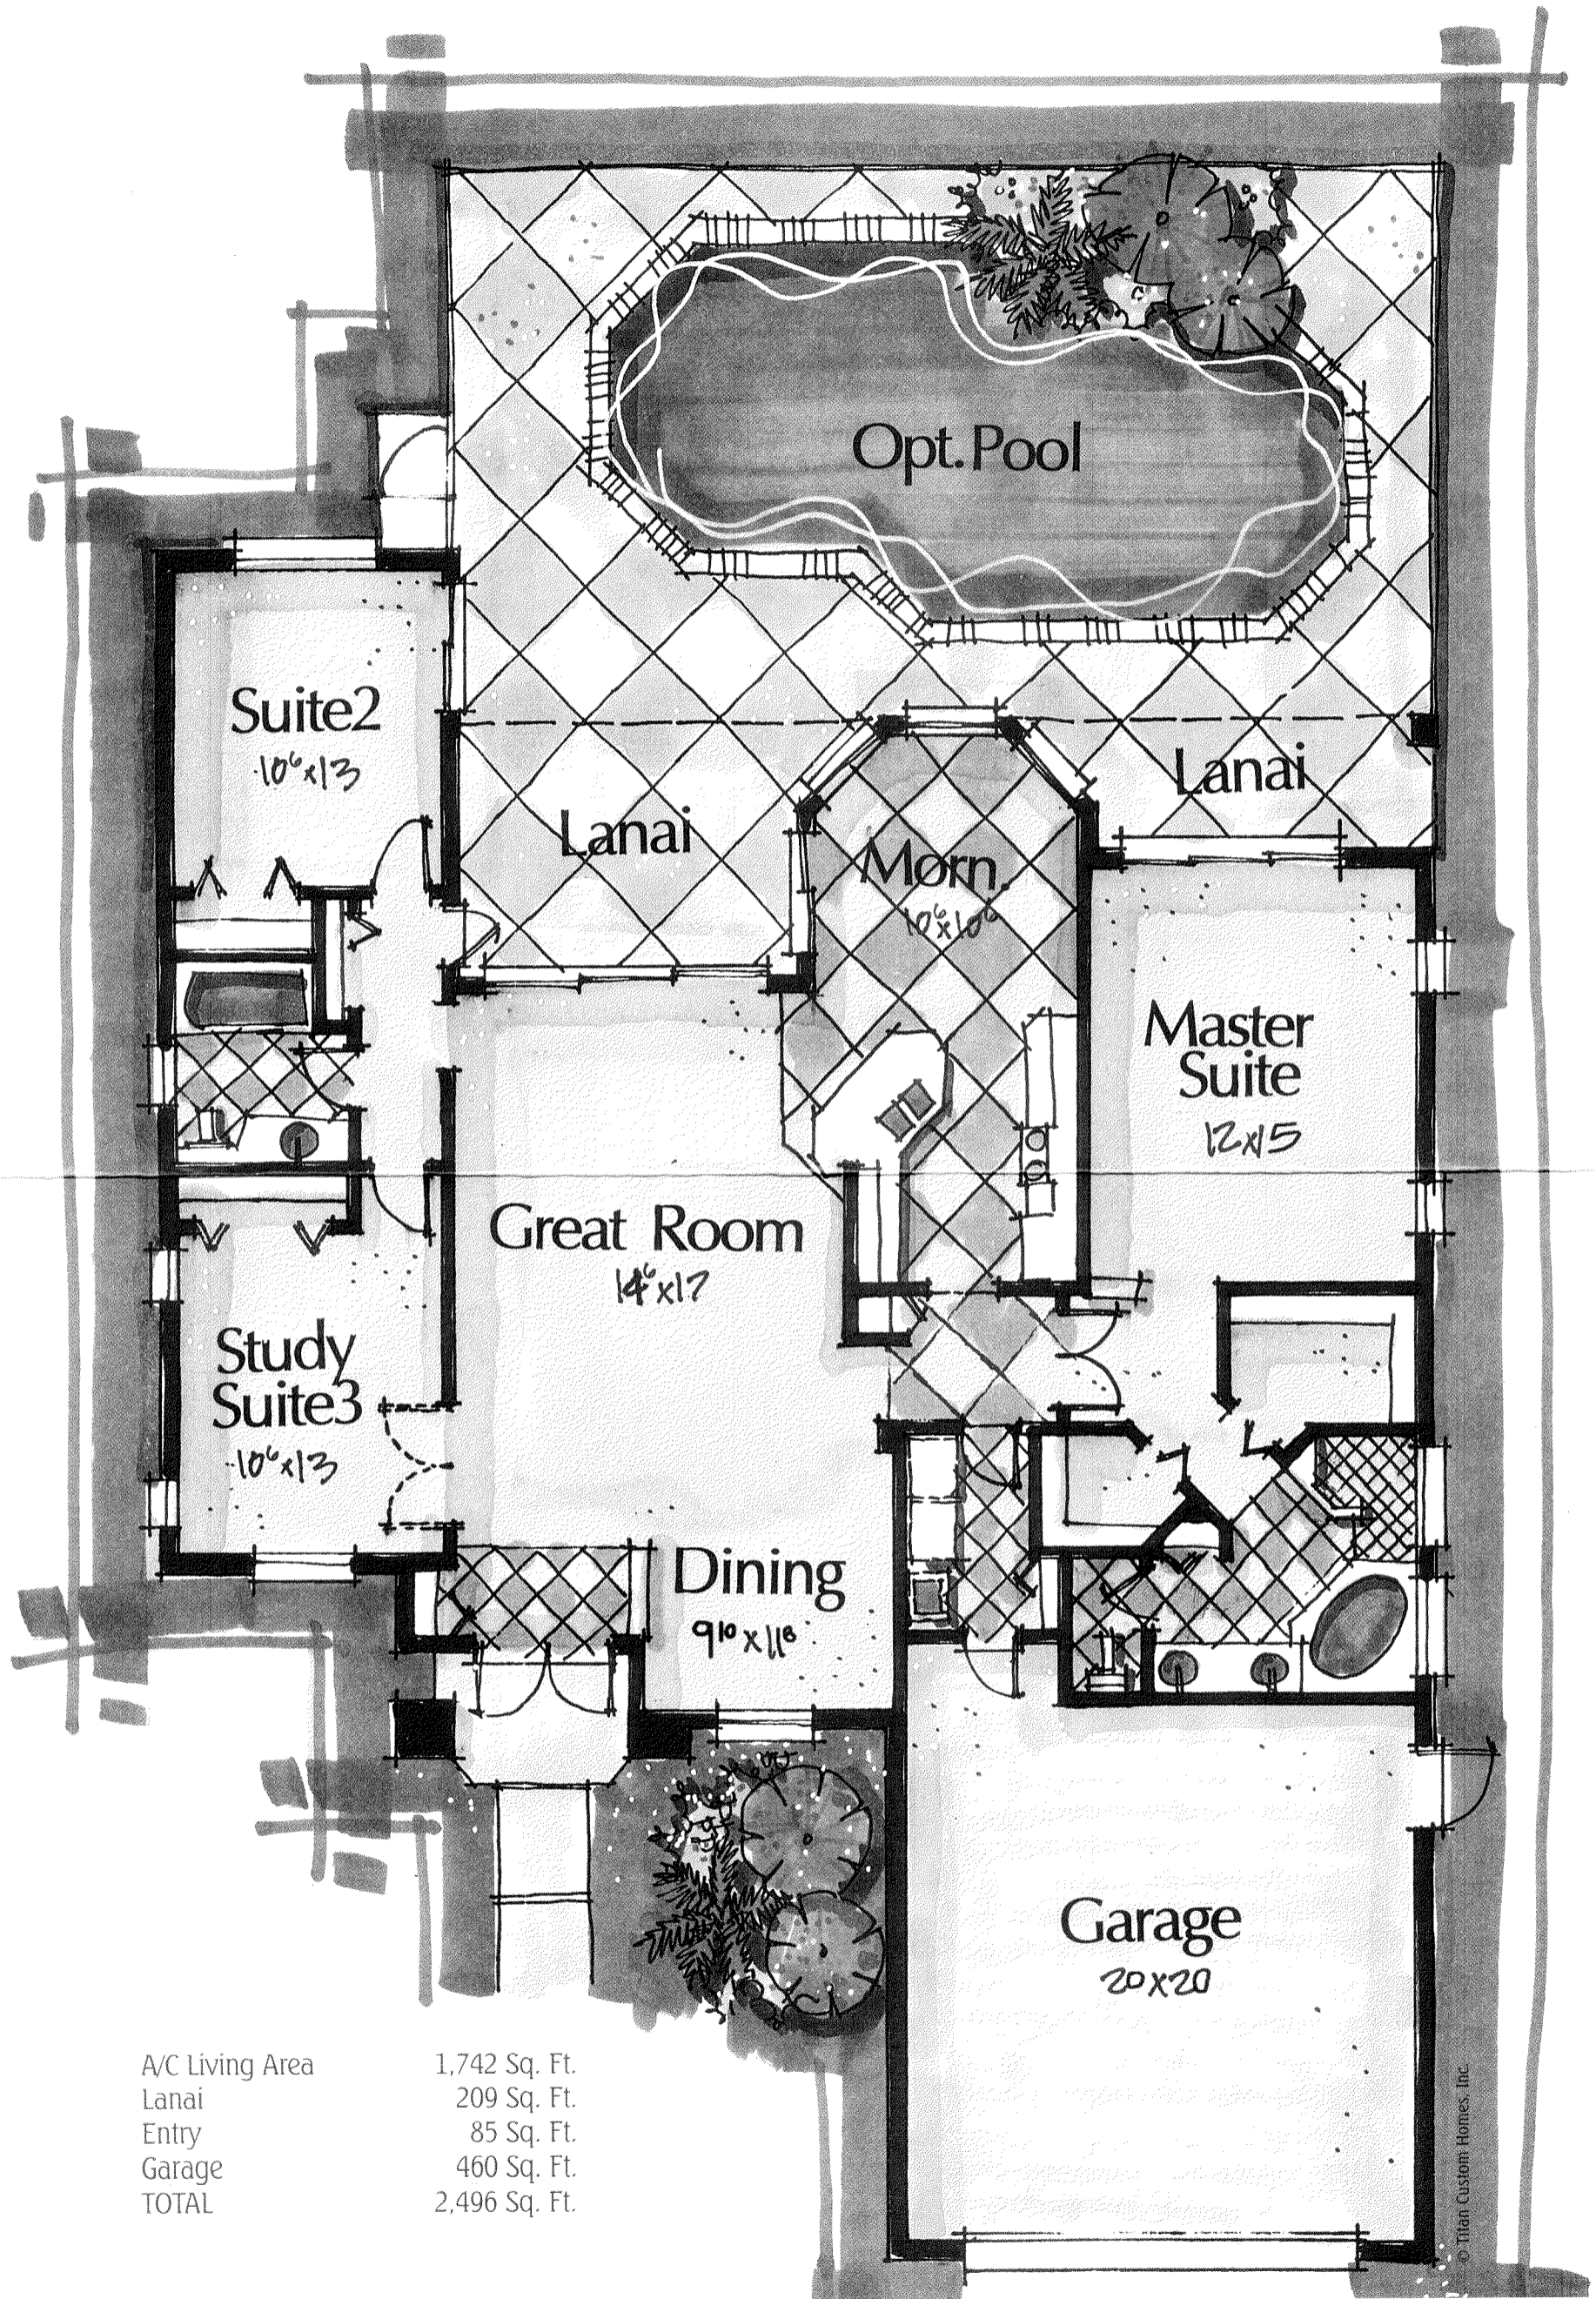

The Regency II

Three Bedrooms, Two Baths, with Great Room

A/C Living Area	1,742 Sq. Ft.
Lanai	209 Sq. Ft.
Entry	85 Sq. Ft.
Garage	460 Sq. Ft.
TOTAL	2,496 Sq. Ft.

© Titan Custom Homes, Inc.

TITAN CUSTOM HOMES, INC.
Building your home your way.

All dimensions are approximate and subject to change without notice. The floorplan and elevation renderings reproduced in this brochure are for the purpose of display and may not be to scale or in proportion to each other.