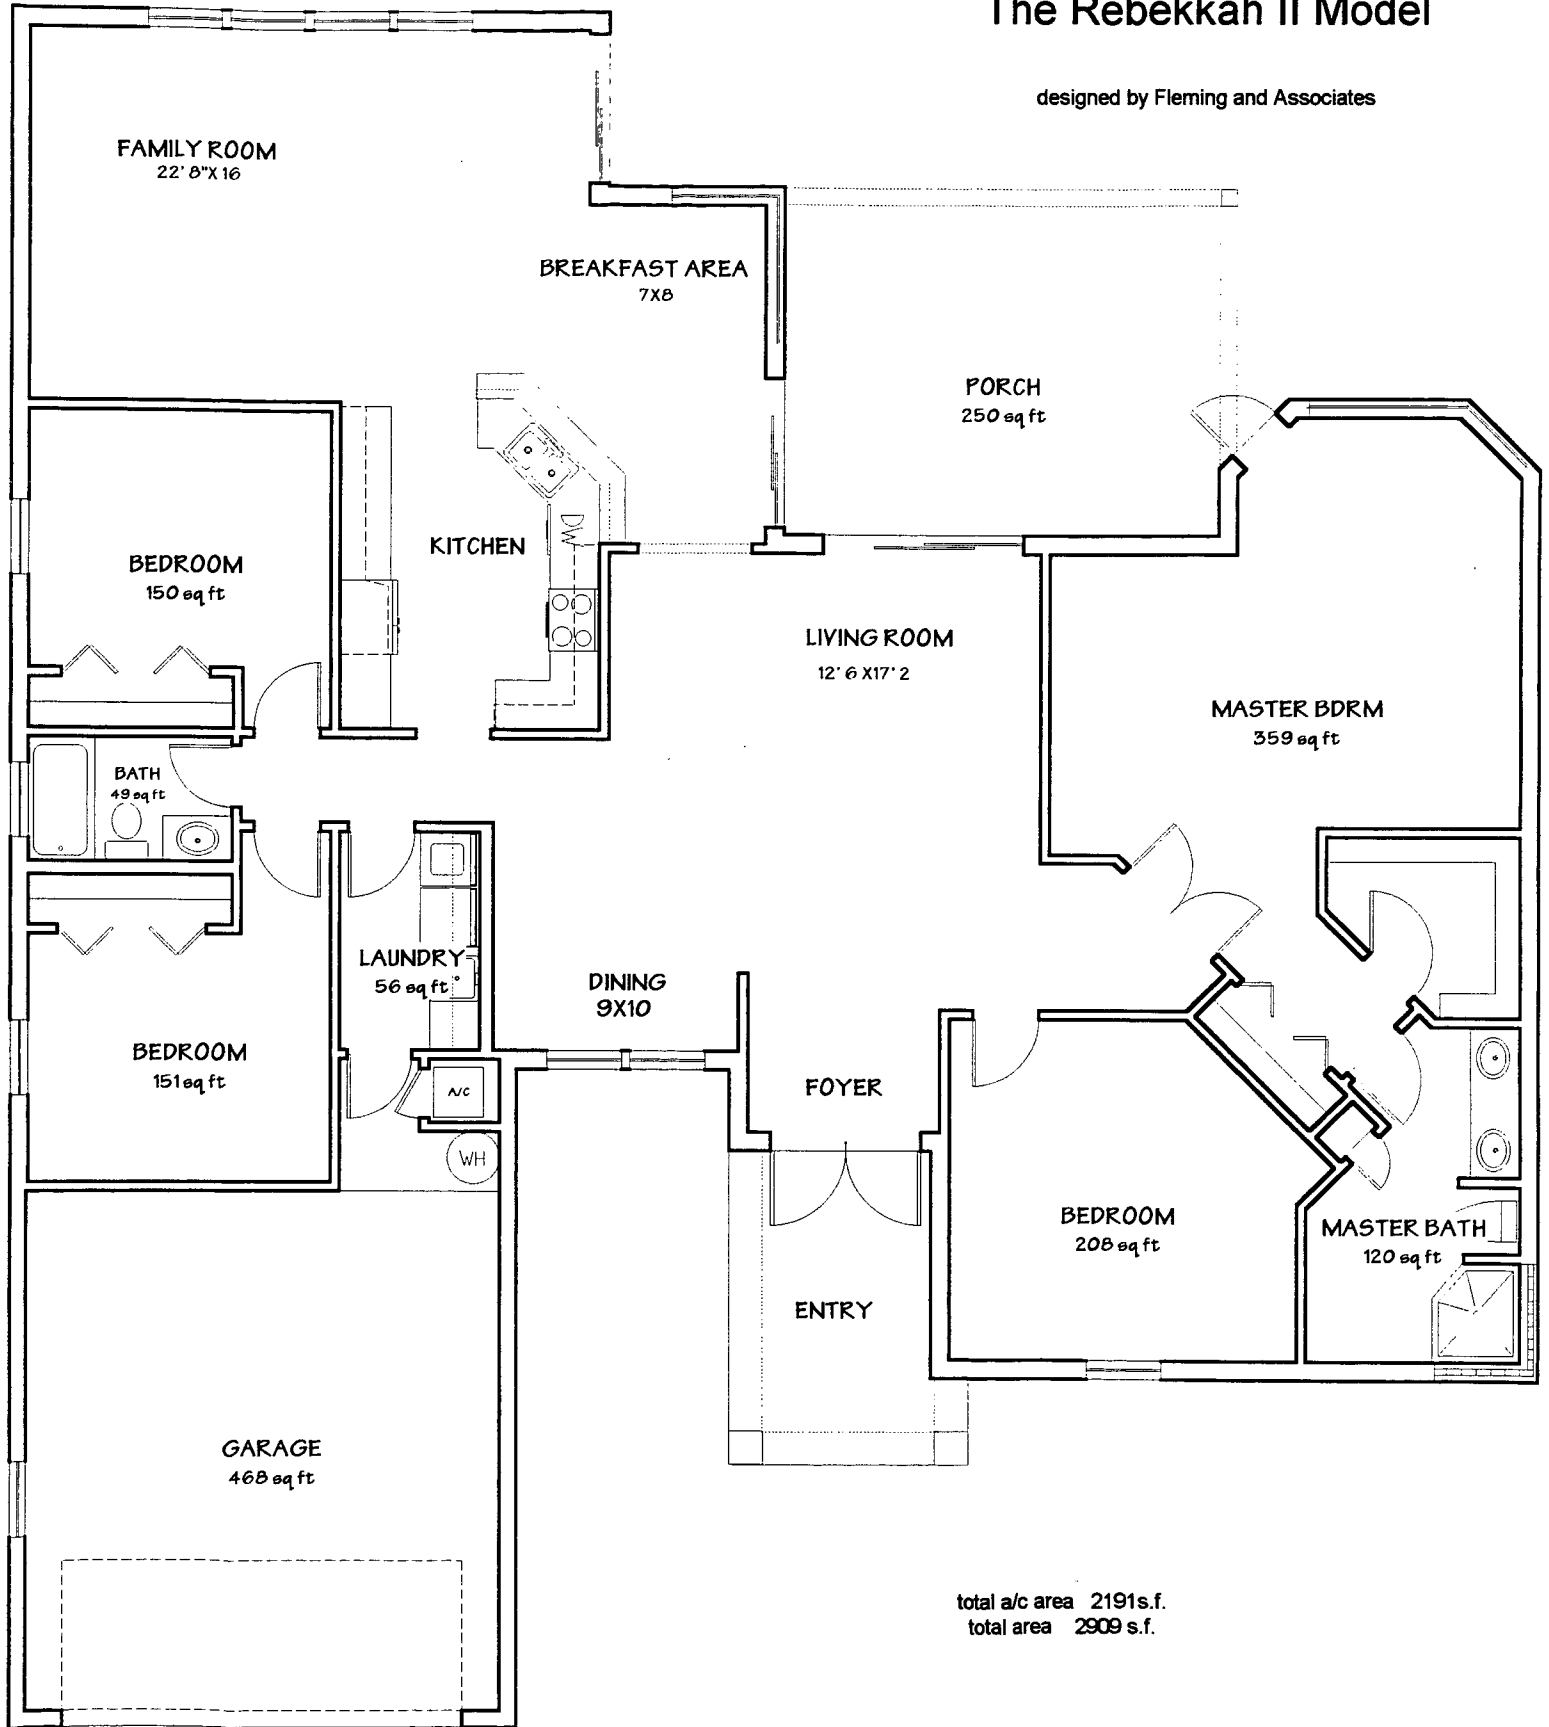

Montecristo Homes, Inc.
presents
The Rebekkah II Model

designed by Fleming and Associates

total a/c area 2191 s.f.
total area 2909 s.f.