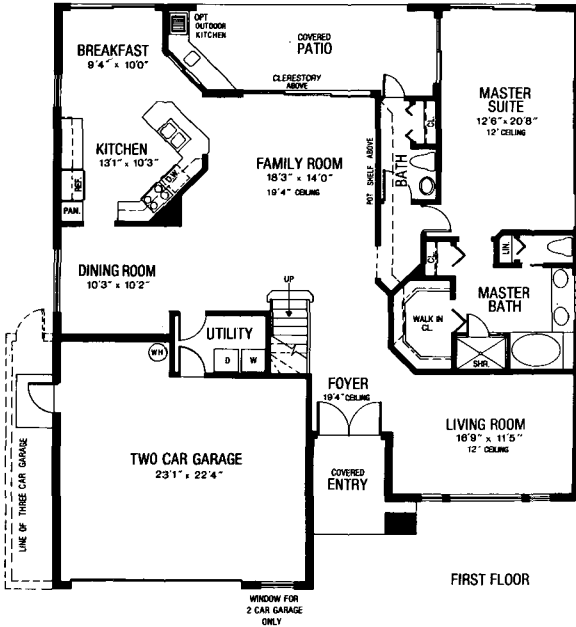

# PROVIDENCE I

4-Bedrooms, 2½-Bathrooms, Family Room,  
Dining Room, 2-Car Garage

Artist Concept

Elevation B

Air Conditioned Living Area.....2320  
Total Square Footage.....3180