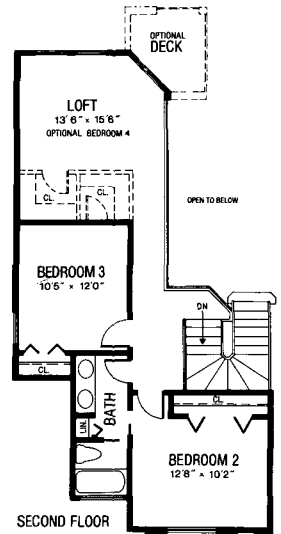

# PROVIDENCE I

4-Bedrooms, 2½-Bathrooms, Family Room,  
Dining Room, 2-Car Garage

Artist Concept

Elevation B

Air Conditioned Living Area.....2320  
Total Square Footage.....3180