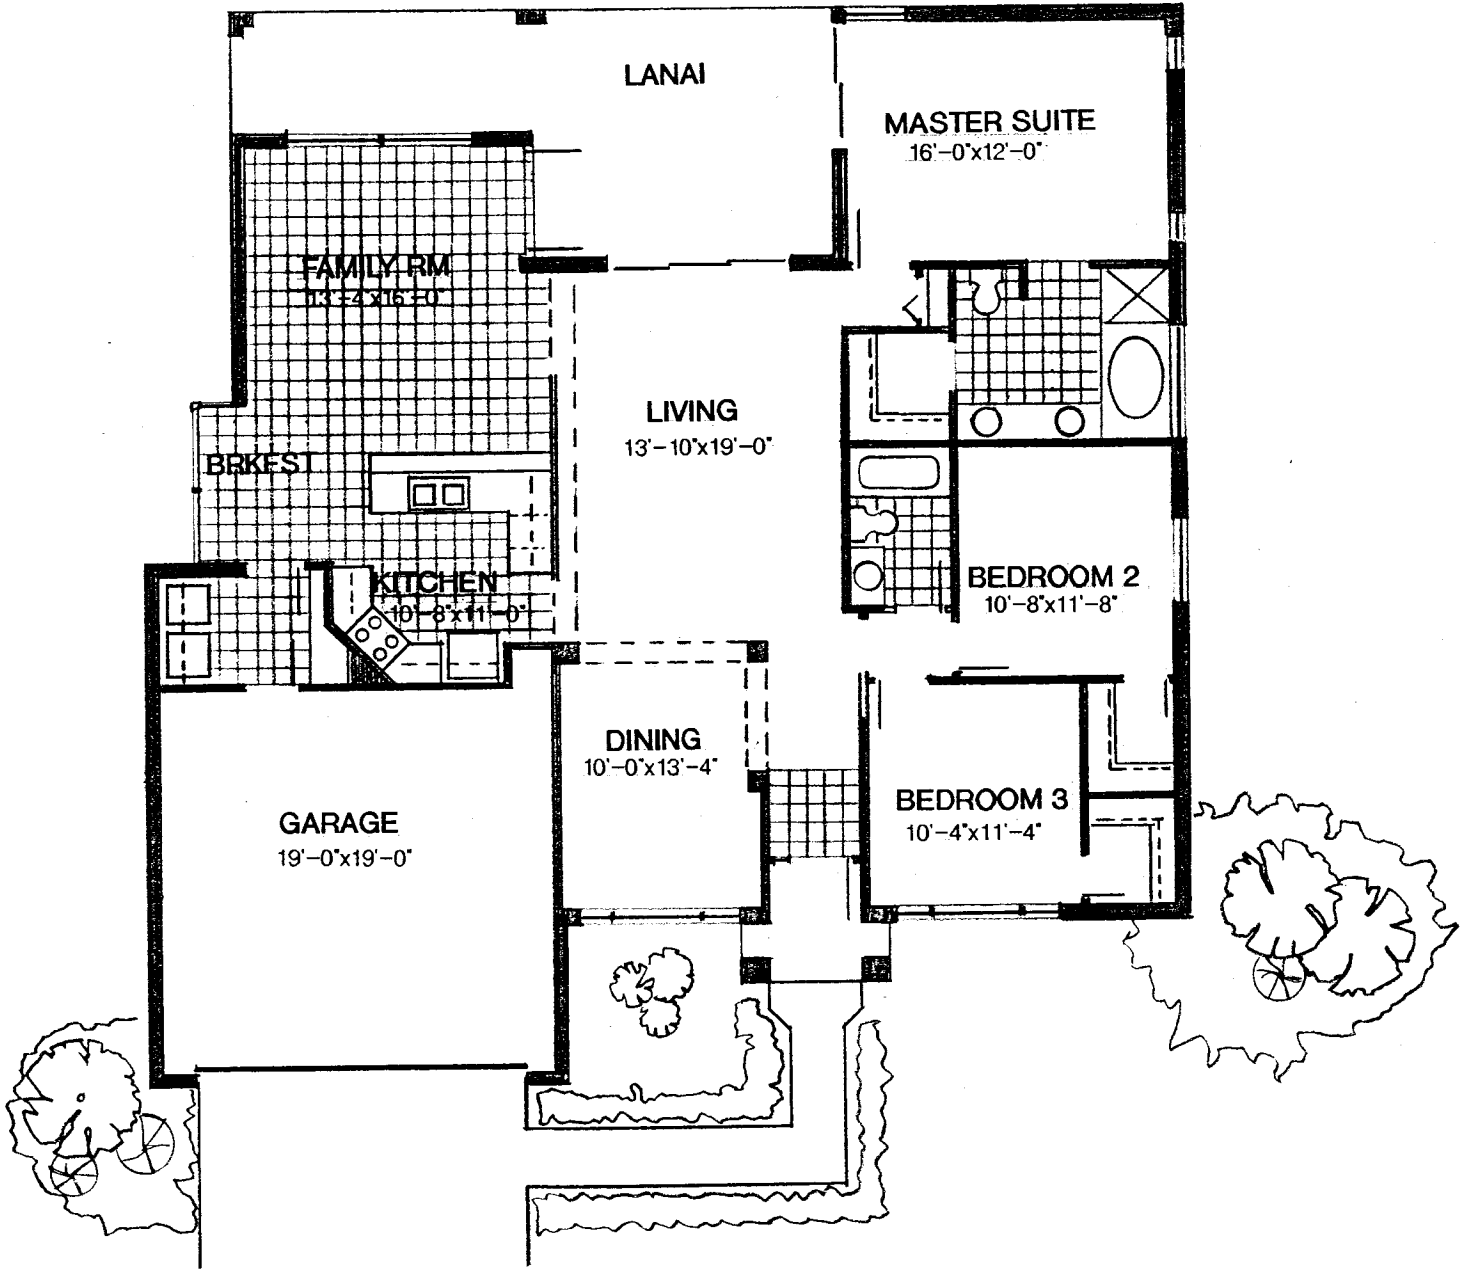

The Prodigy

by **Stalker & Son**

Three Bedroom, Two Bathroom, Living Room, Family Room, Dining Room, Lanai, Two Car Garage

Living Area	1615 sq.ft.
Garage	400
Lanai	264
Entry	52
TOTAL	2331 sq.ft.