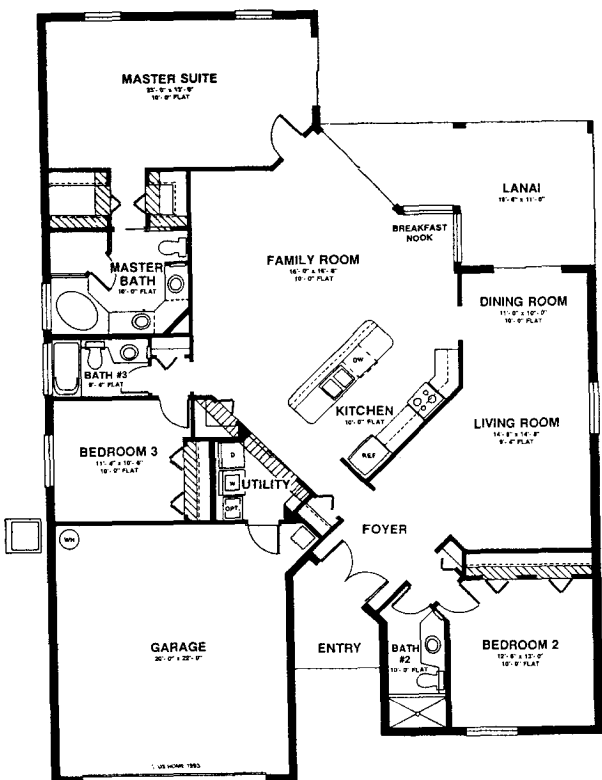

The PINEHURST II

SQUARE FOOTAGE	
LIVING AREA	2,114
GARAGE	495
LANAI	208
ENTRY	100
TOTAL	2,917