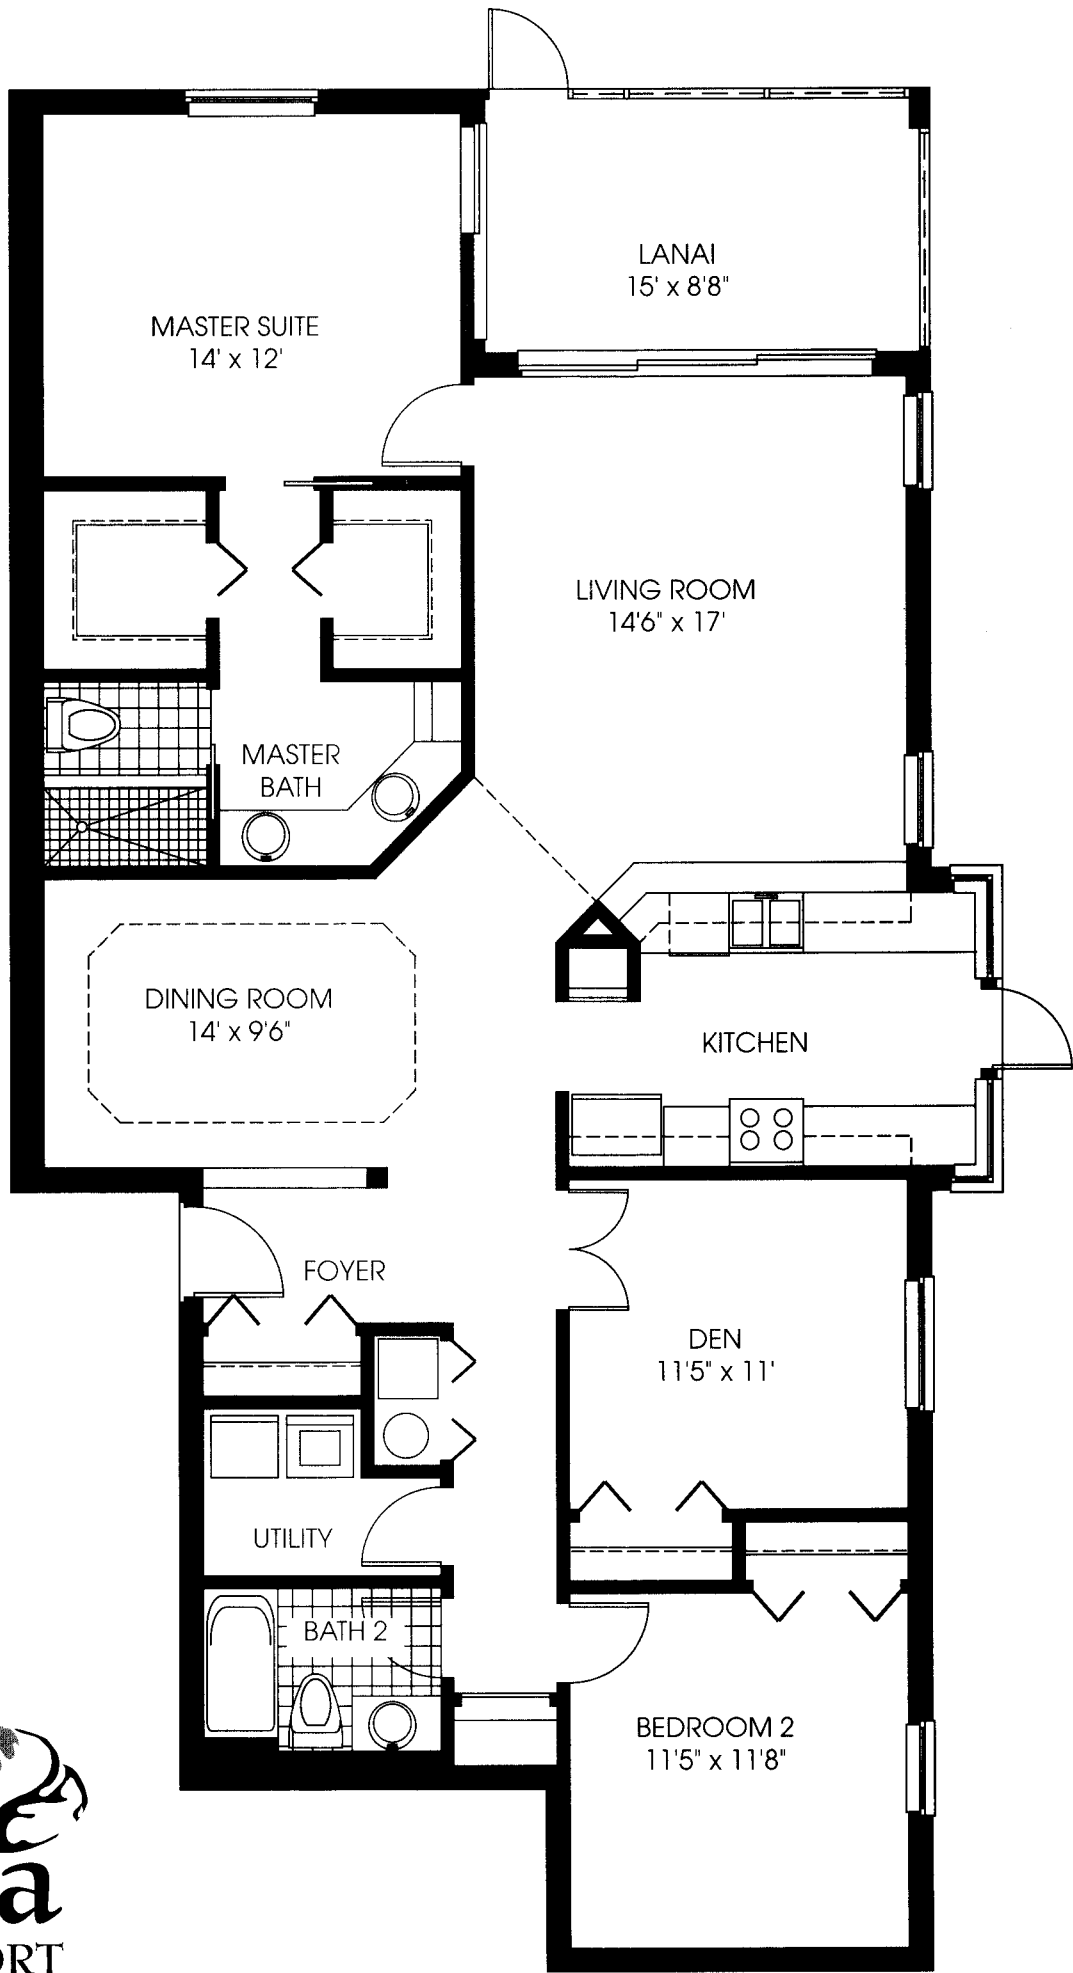

**THE PICASSO**  
2 BEDROOM, 2 BATH, DEN

A/C LIVING AREA	1,581 SQ. FT.
LANAI	130 SQ. FT.
GARAGE	264 SQ. FT.
TOTAL	1,975 SQ. FT.

The  
**Galleria**  
AT LELY RESORT

All Dimensions Are Approximate And Subject To Change Without Notice.