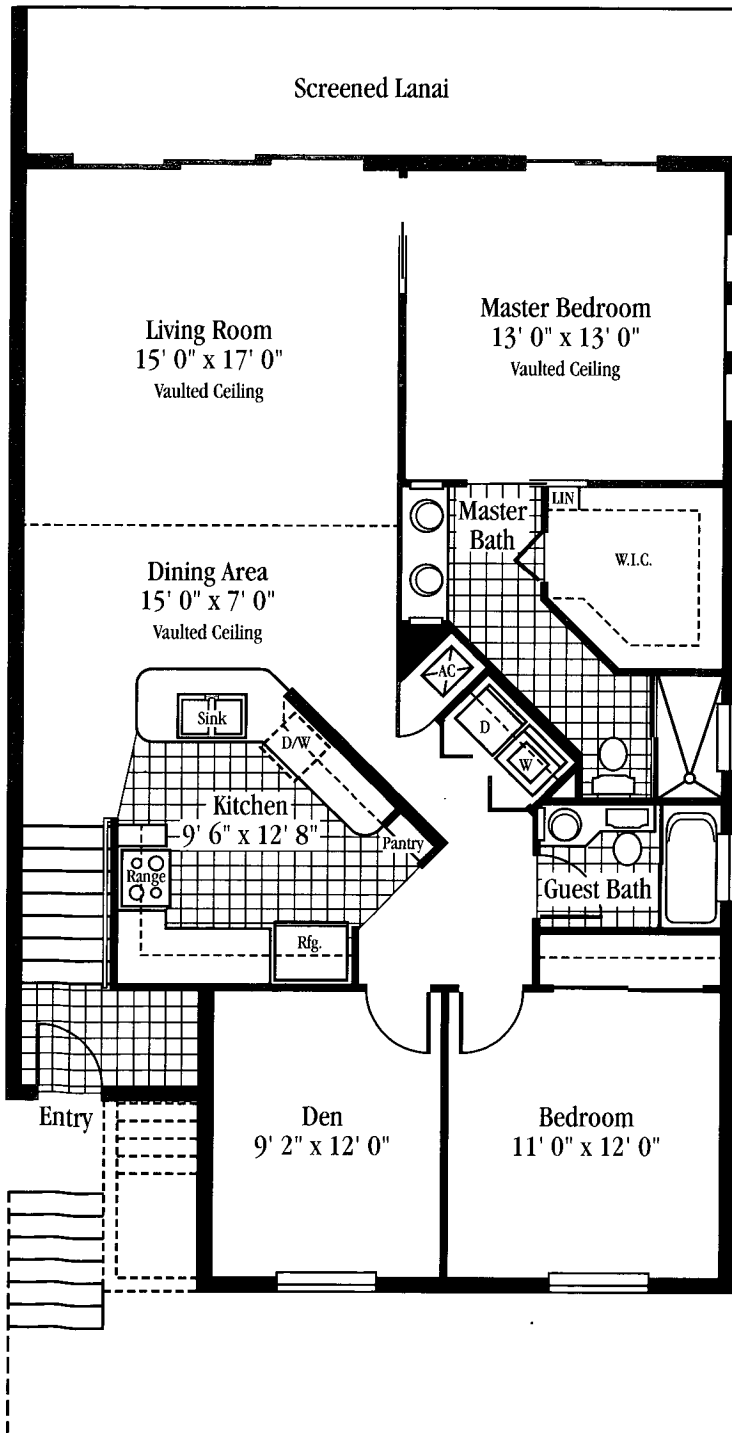

Partridge Pointe

AT BERKSHIRE LAKES

THE PELICAN

UPPER UNIT

TWO BEDROOM, DEN, TWO BATH

Living	1,402 Sq. Ft.
Garage/Storage	237 Sq. Ft.
Entry/Lanai	196 Sq. Ft.
Total	1,835 Sq. Ft.

All dimensions are approximate and subject to change without notice.