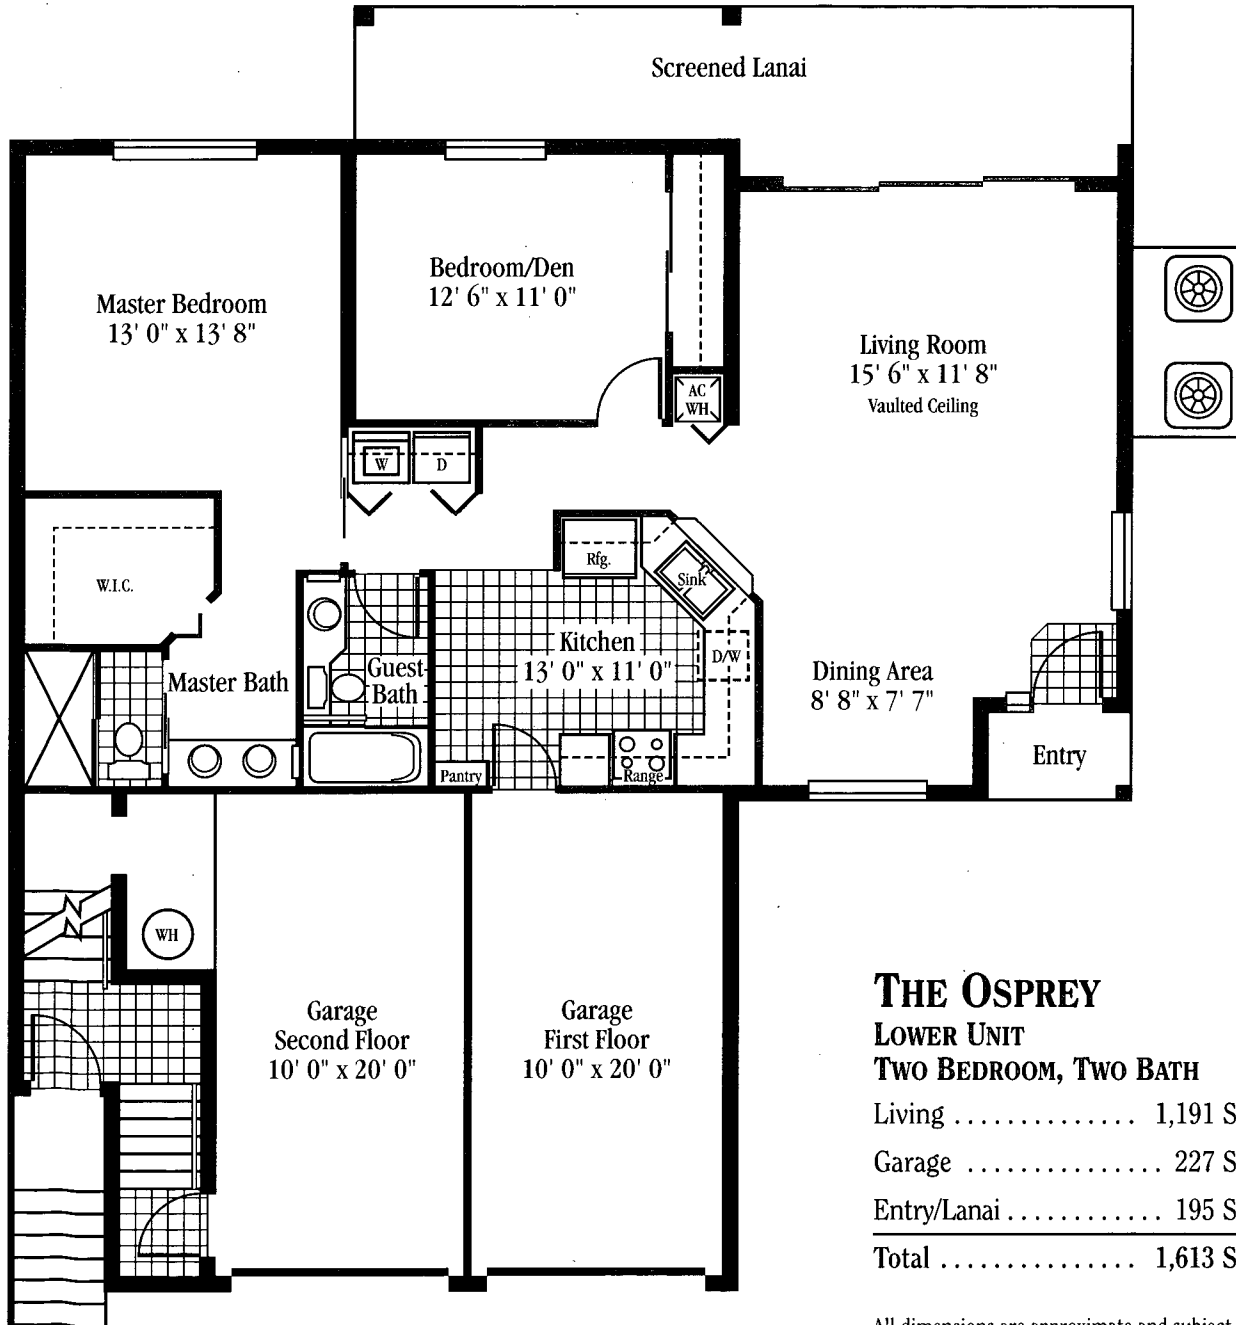

Partridge Pointe

AT BERKSHIRE LAKES

THE OSPREY

LOWER UNIT

TWO BEDROOM, TWO BATH

Living	1,191 Sq. Ft.
Garage	227 Sq. Ft.
Entry/Lanai	195 Sq. Ft.
Total	1,613 Sq. Ft.

All dimensions are approximate and subject to change without notice.