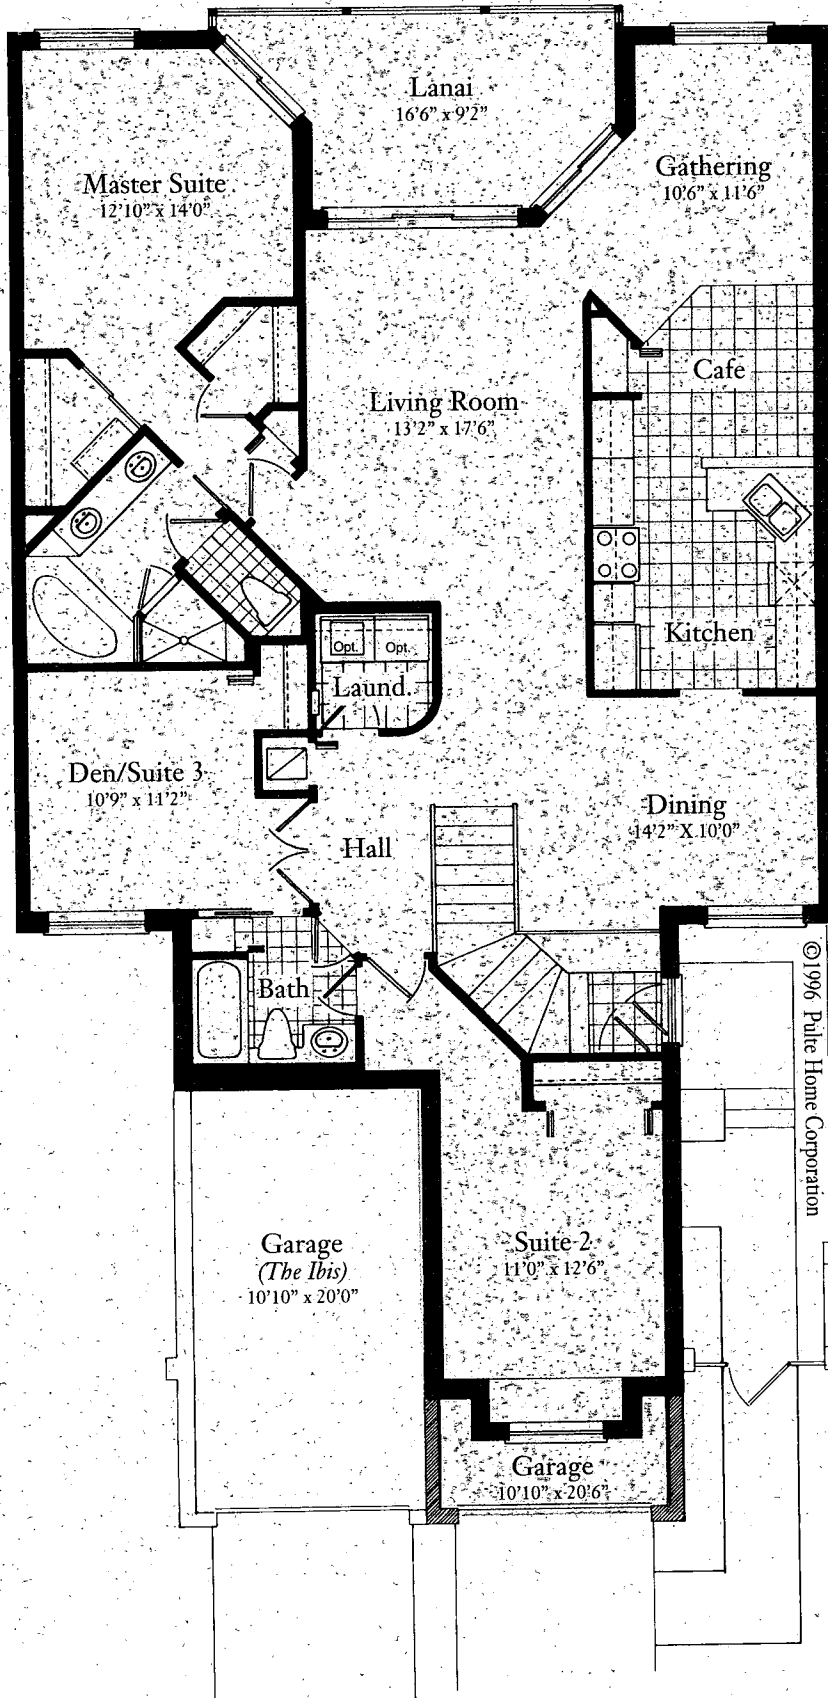

The Osprey

3 BEDROOM/DEN - 2 BATH

Living Area	1,845 sq. ft.
Lanai	143 sq. ft.
Garage	293 sq. ft.
Loggia	32 sq. ft.
Total	2,313 sq. ft.

Second Floor

Artist rendering. Exact dimensions and spatial arrangements on this plan are approximate and may vary in final construction.