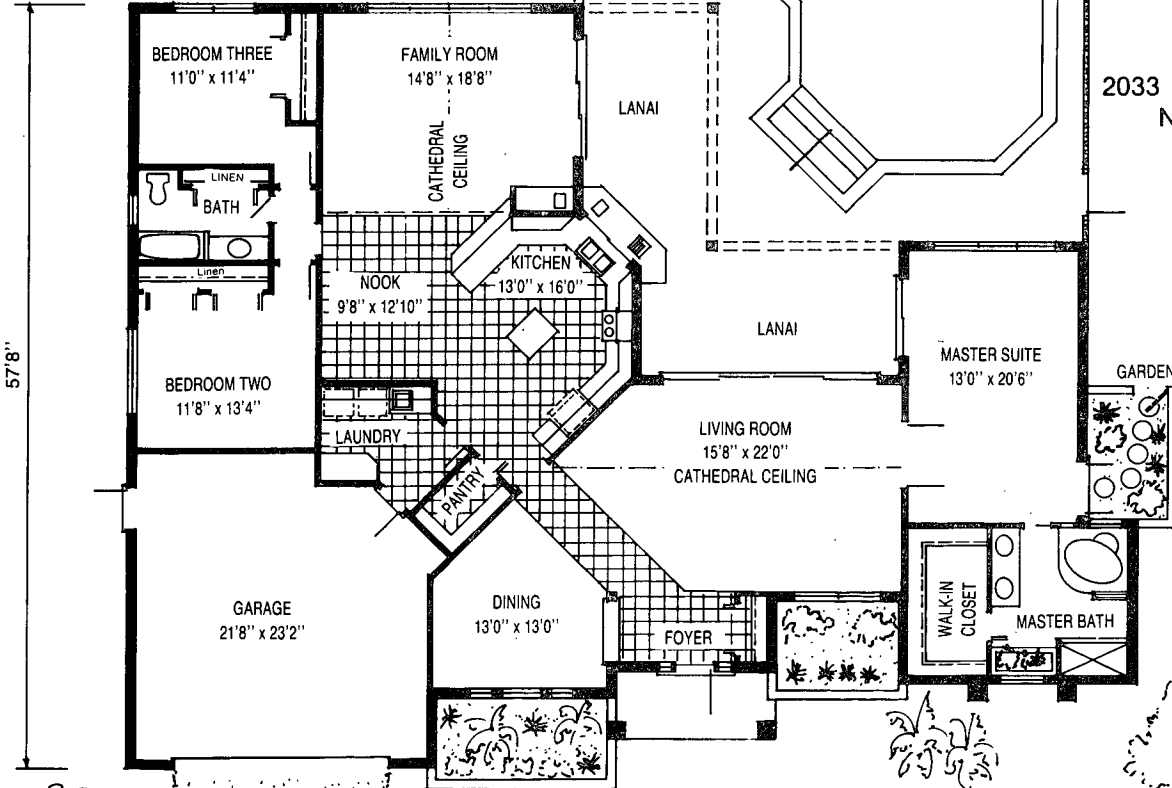

Living Area - 2396 sq. ft.
Total Area - 3358 sq. ft.

The OMEGA

75'0"

**SUTHERLAND
HOMES
INC.**

2033 Pine Ridge Road, Suite 5
Naples, Florida 33942

(813) 598-2303
598-1038

The Vineyards
OF NAPLES