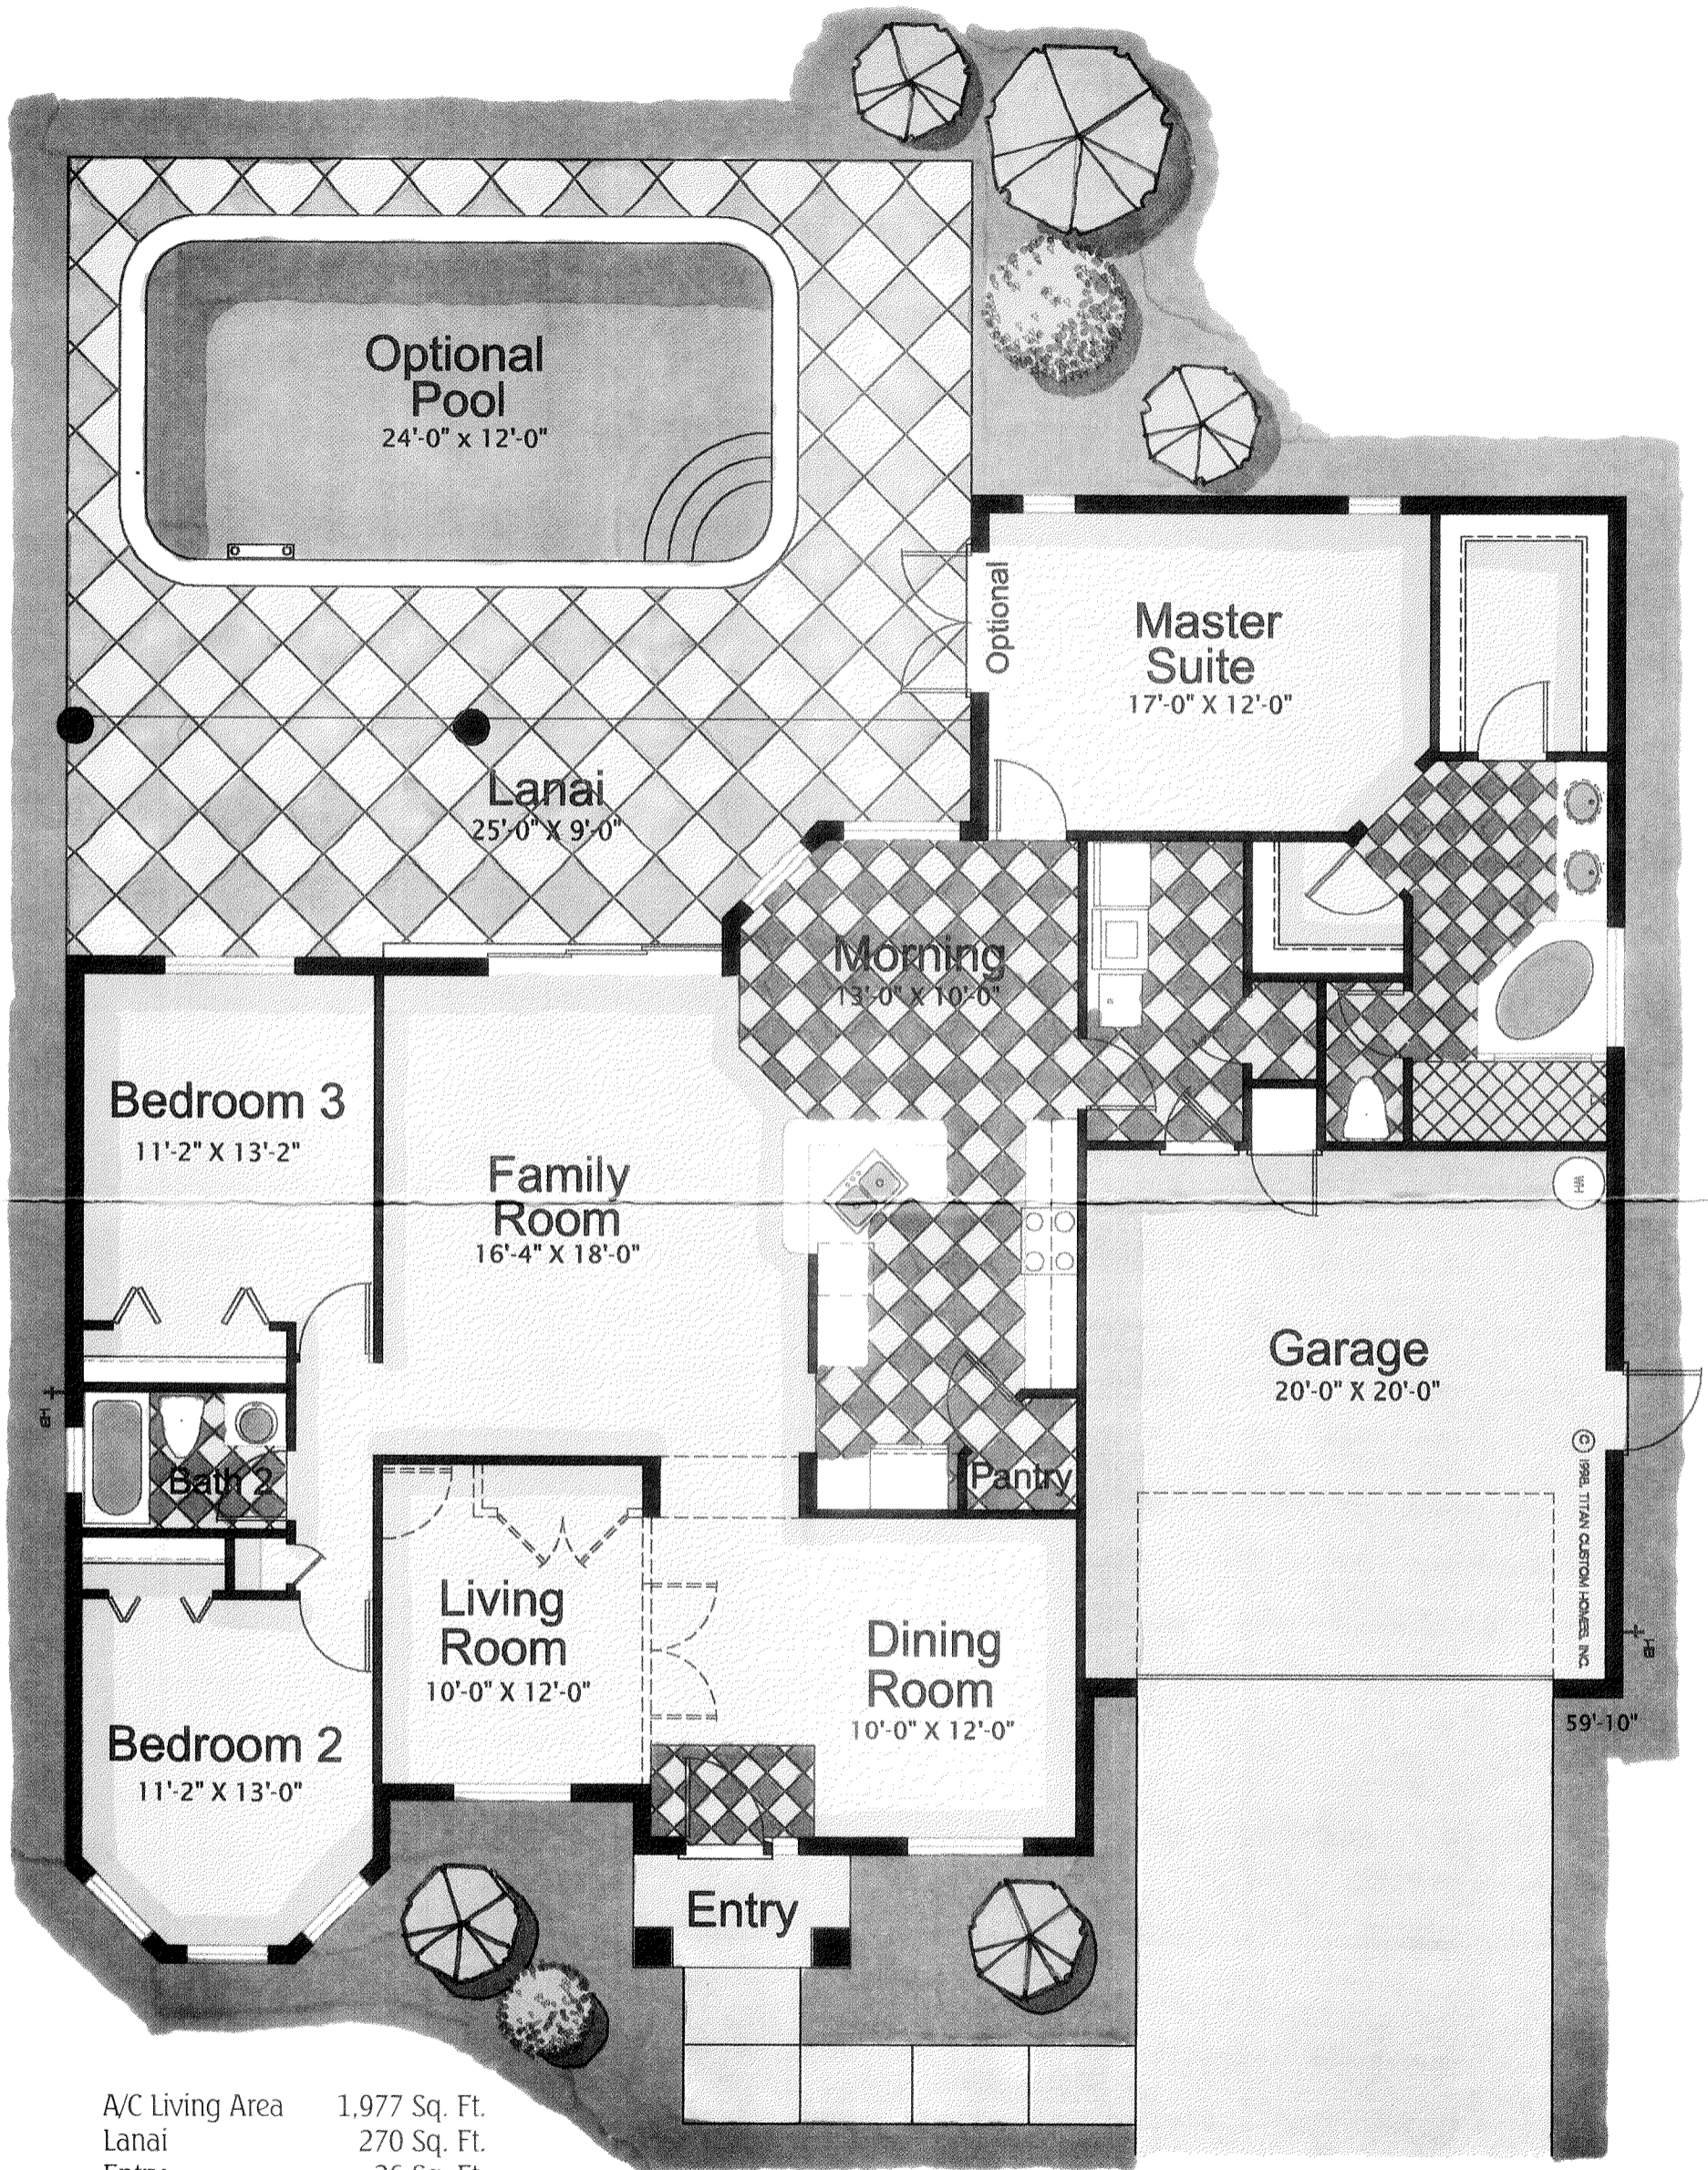

# The Normandy

Three Bedrooms, Two Baths, with Family Room

A/C Living Area	1,977 Sq. Ft.
Lanai	270 Sq. Ft.
Entry	26 Sq. Ft.
Garage	427 Sq. Ft.
<b>TOTAL</b>	<b>2,700 Sq. Ft.</b>

**TITAN CUSTOM HOMES, INC.**