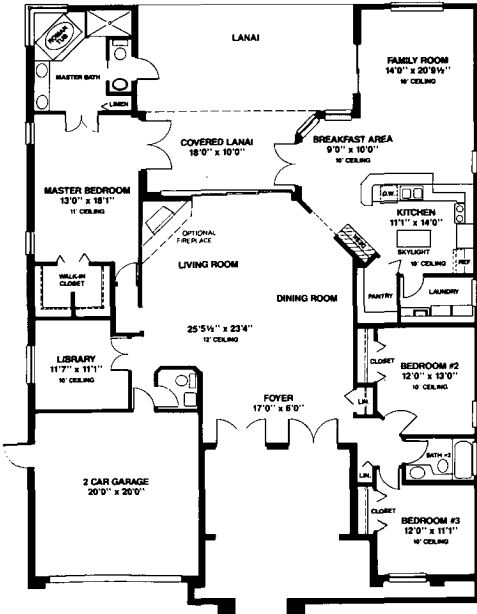

# NEWPORT I

3-Bedrooms, Library, 2½-Bathrooms, Living Room,  
Dining Room, 2-Car Garage

Artist Concept

Elevation B

Air Conditioned Living Area ..... 2520  
Total Square Footage ..... 3381