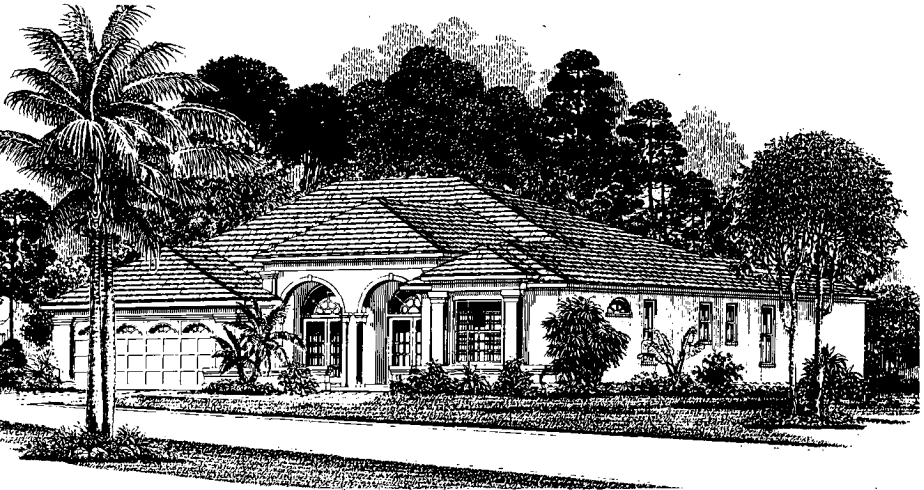

# NEWPORT I

3-Bedrooms, Library, 2½-Bathrooms, Living Room,  
Dining Room, 2-Car Garage

Artist Concept

Elevation B

Air Conditioned Living Area ..... 2520  
Total Square Footage ..... 3381