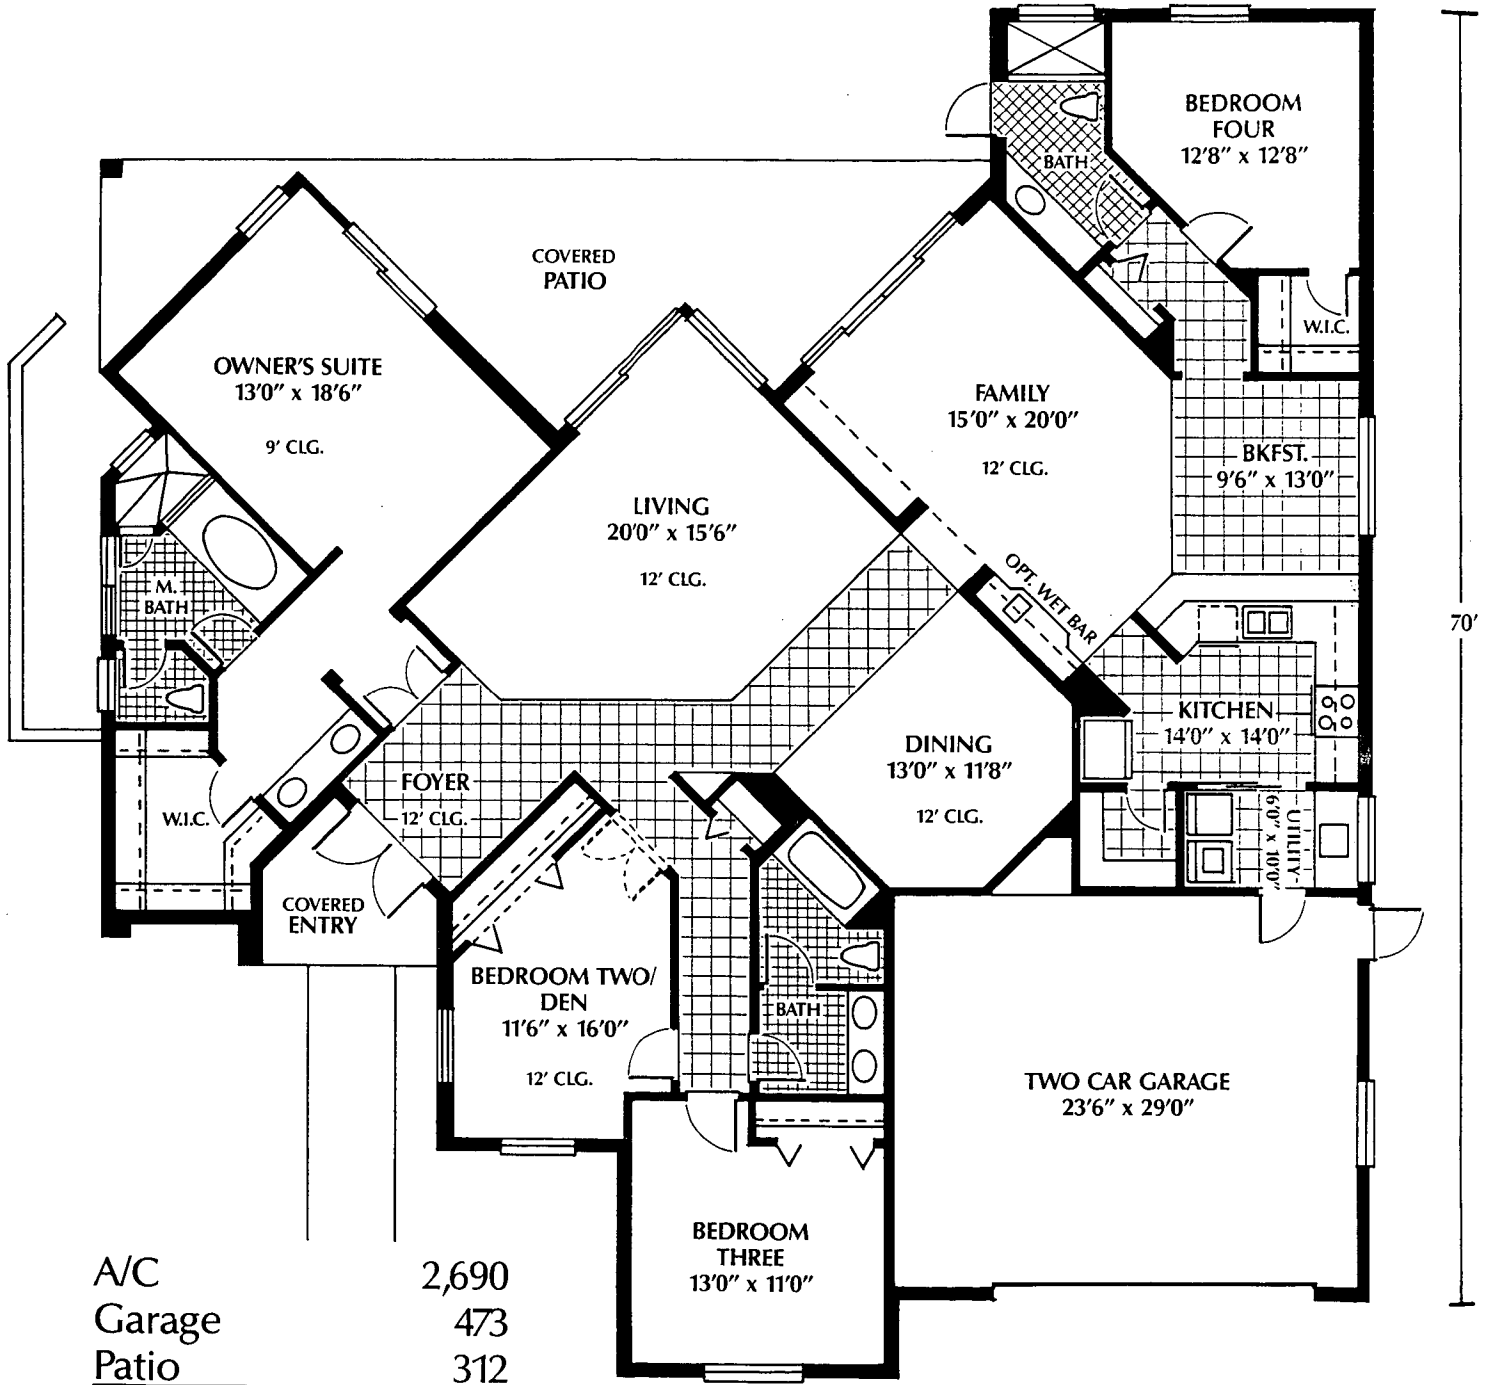

68'

70'

A/C	2,690
Garage	473
Patio	312
Total Sq. Ft.	3,475