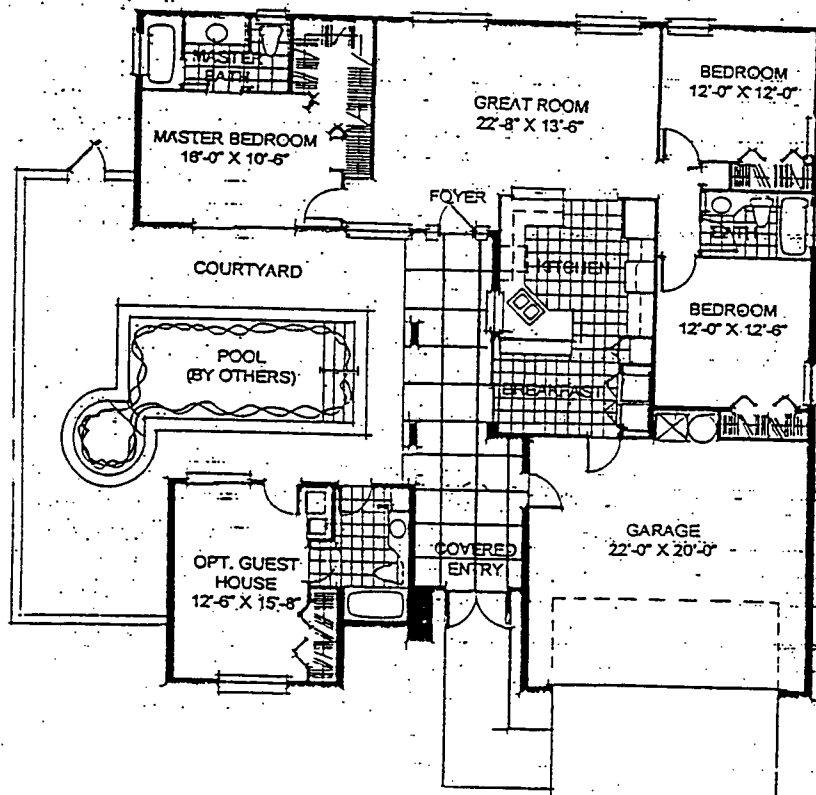

# Montecristo Homes

Naples, Florida

**THE MARSEILLE COURTYARD HOME**  
1537 SQUARE FEET MAIN HOME  
311 SQUARE FEET OPTIONAL GUEST SUITE  
440 SQUARE FEET GARAGE  
820 SQUARE FEET OPTIONAL POOL DECK