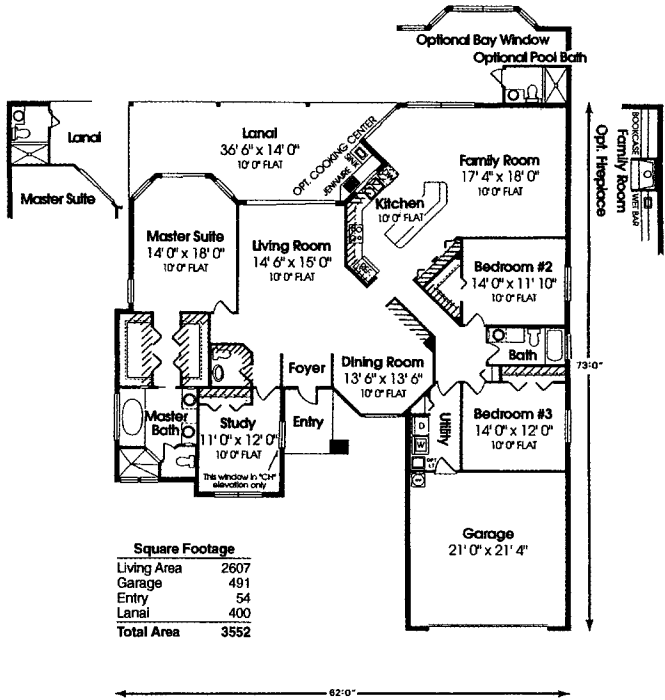

The MANCHESTER III

3 Bedroom, 2 Bath, Family Room, Living Room

SQUARE FOOTAGE

Living Area	2607
Garage	491
Entry	54
Lanai	400

Square Footage	
Living Area	2607
Garage	491
Entry	54
Lanai	400
Total Area	3552

TOTAL 3552

62'-0"