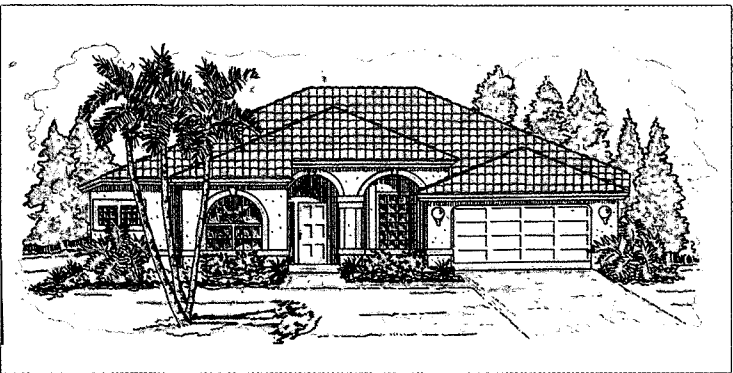

The MANCHESTER III

3 Bedroom, 2 Bath, Family Room, Living Room

SQUARE FOOTAGE

Living Area	2607
Garage	491
Entry	54
Lanai	400

Square Footage	
Living Area	2607
Garage	491
Entry	54
Lanai	400
Total Area	3552

TOTAL 3552