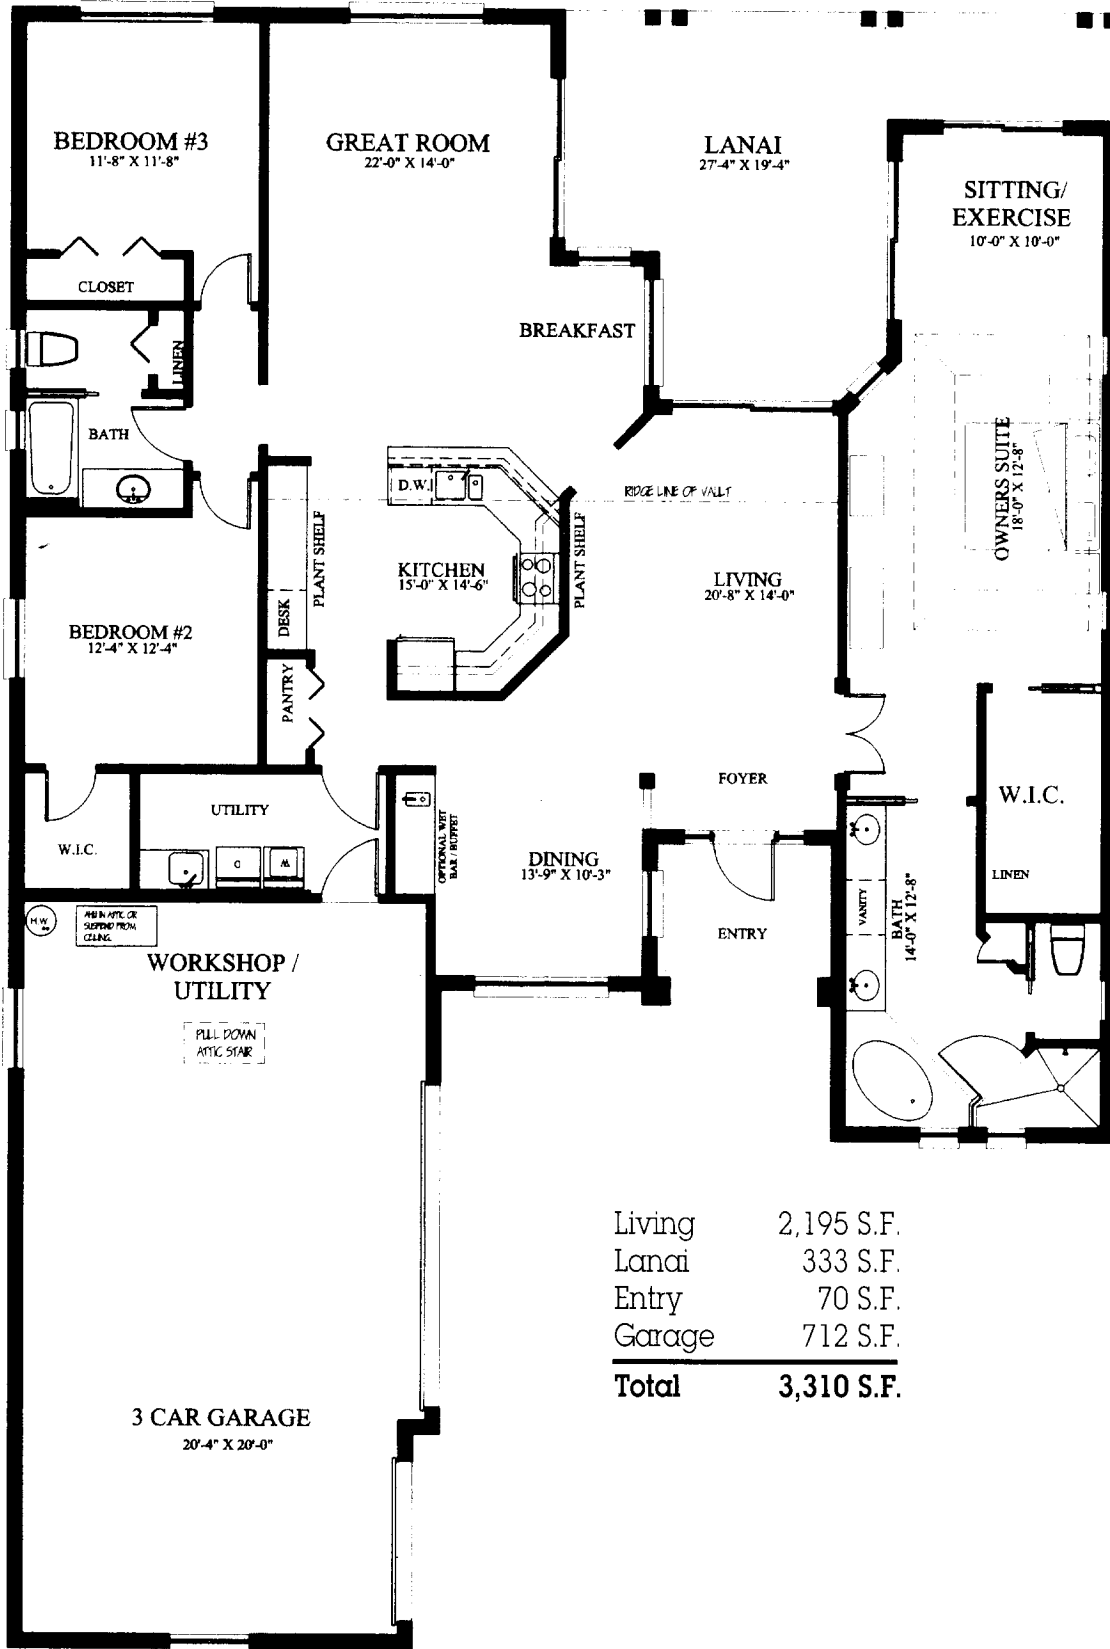

THE MAHOGANY

Living	2,195 S.F.
Lanai	333 S.F.
Entry	70 S.F.
Garage	712 S.F.
Total	3,310 S.F.

ALL DIMENSIONS ARE APPROXIMATE. THE DEVELOPER RESERVES THE RIGHT TO CHANGE AND ALTER ALL MATERIALS, SPECIFICATIONS, FEATURES, DIMENSIONS AND DESIGNS WITHOUT NOTICE.