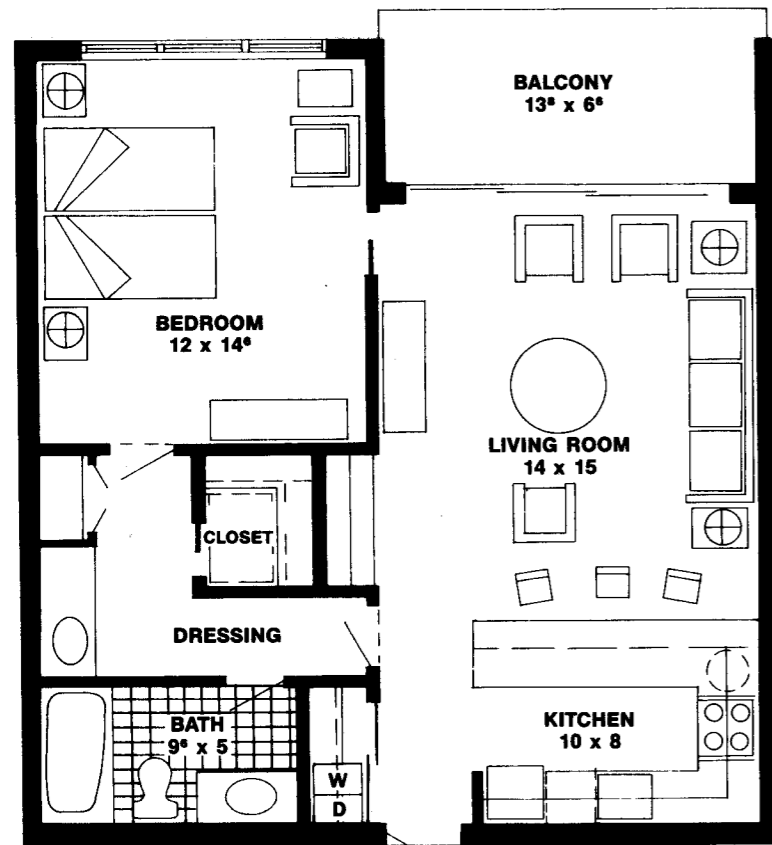

Loggerhead

ONE BEDROOM, ONE BATH
TOTAL: 733 SQ. FT.

ORAL REPRESENTATIONS CANNOT BE RELIED UPON AS CORRECTLY STATING THE REPRESENTATIONS OF THE DEVELOPER. FOR CORRECT REPRESENTATIONS, MAKE REFERENCE TO THE BROCHURE AND TO THE DOCUMENTS REQUIRED BY SECTION 718.503, FLORIDA STATUTES, TO BE FURNISHED BY A DEVELOPER TO A BUYER OR LESSEE.

ALL REFERENCES TO SQUARE FOOTAGE AND ROOM DIMENSIONS ARE APPROXIMATE AND SUBJECT TO CHANGE.