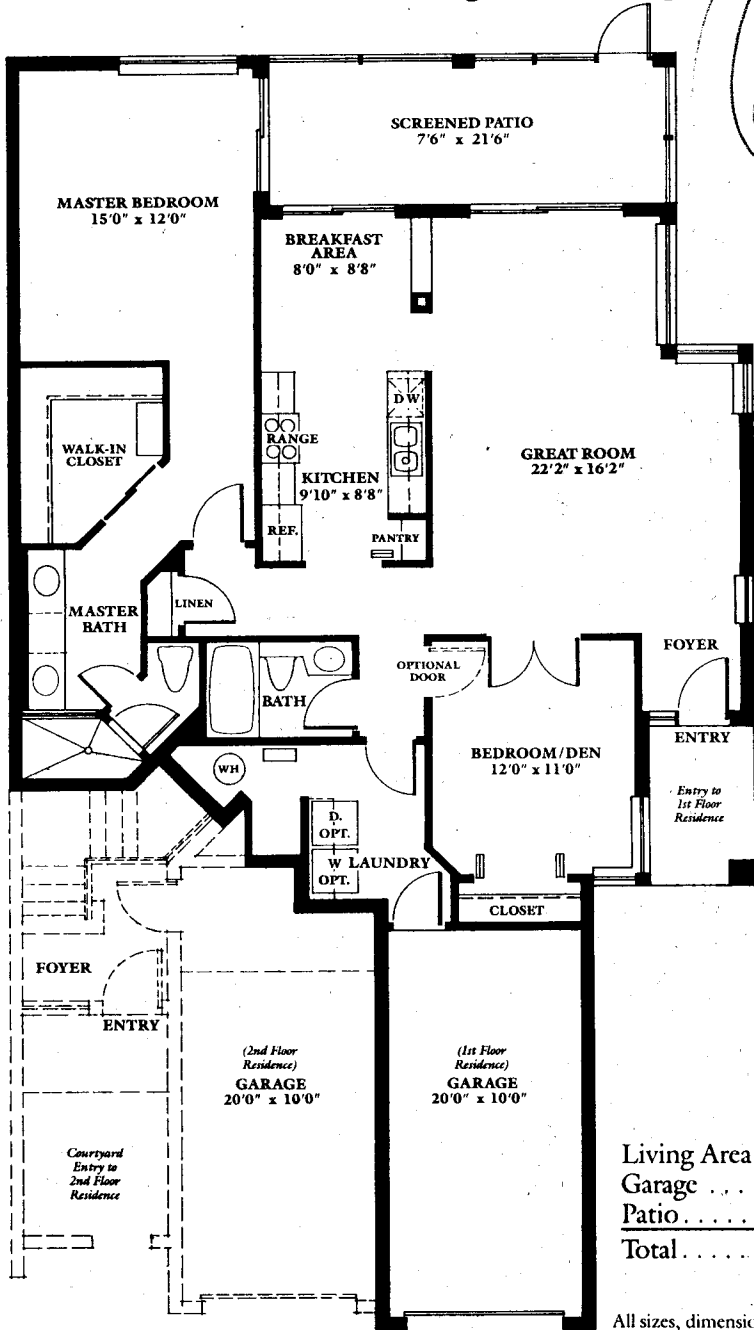

The Laurel

Two Bedroom/Two Bath/Single Car Garage

Living Area	1368 sq. ft.
Garage	200 sq. ft.
Patio	161 sq. ft.
Total	1729 sq. ft.

All sizes, dimensions, and features subject to