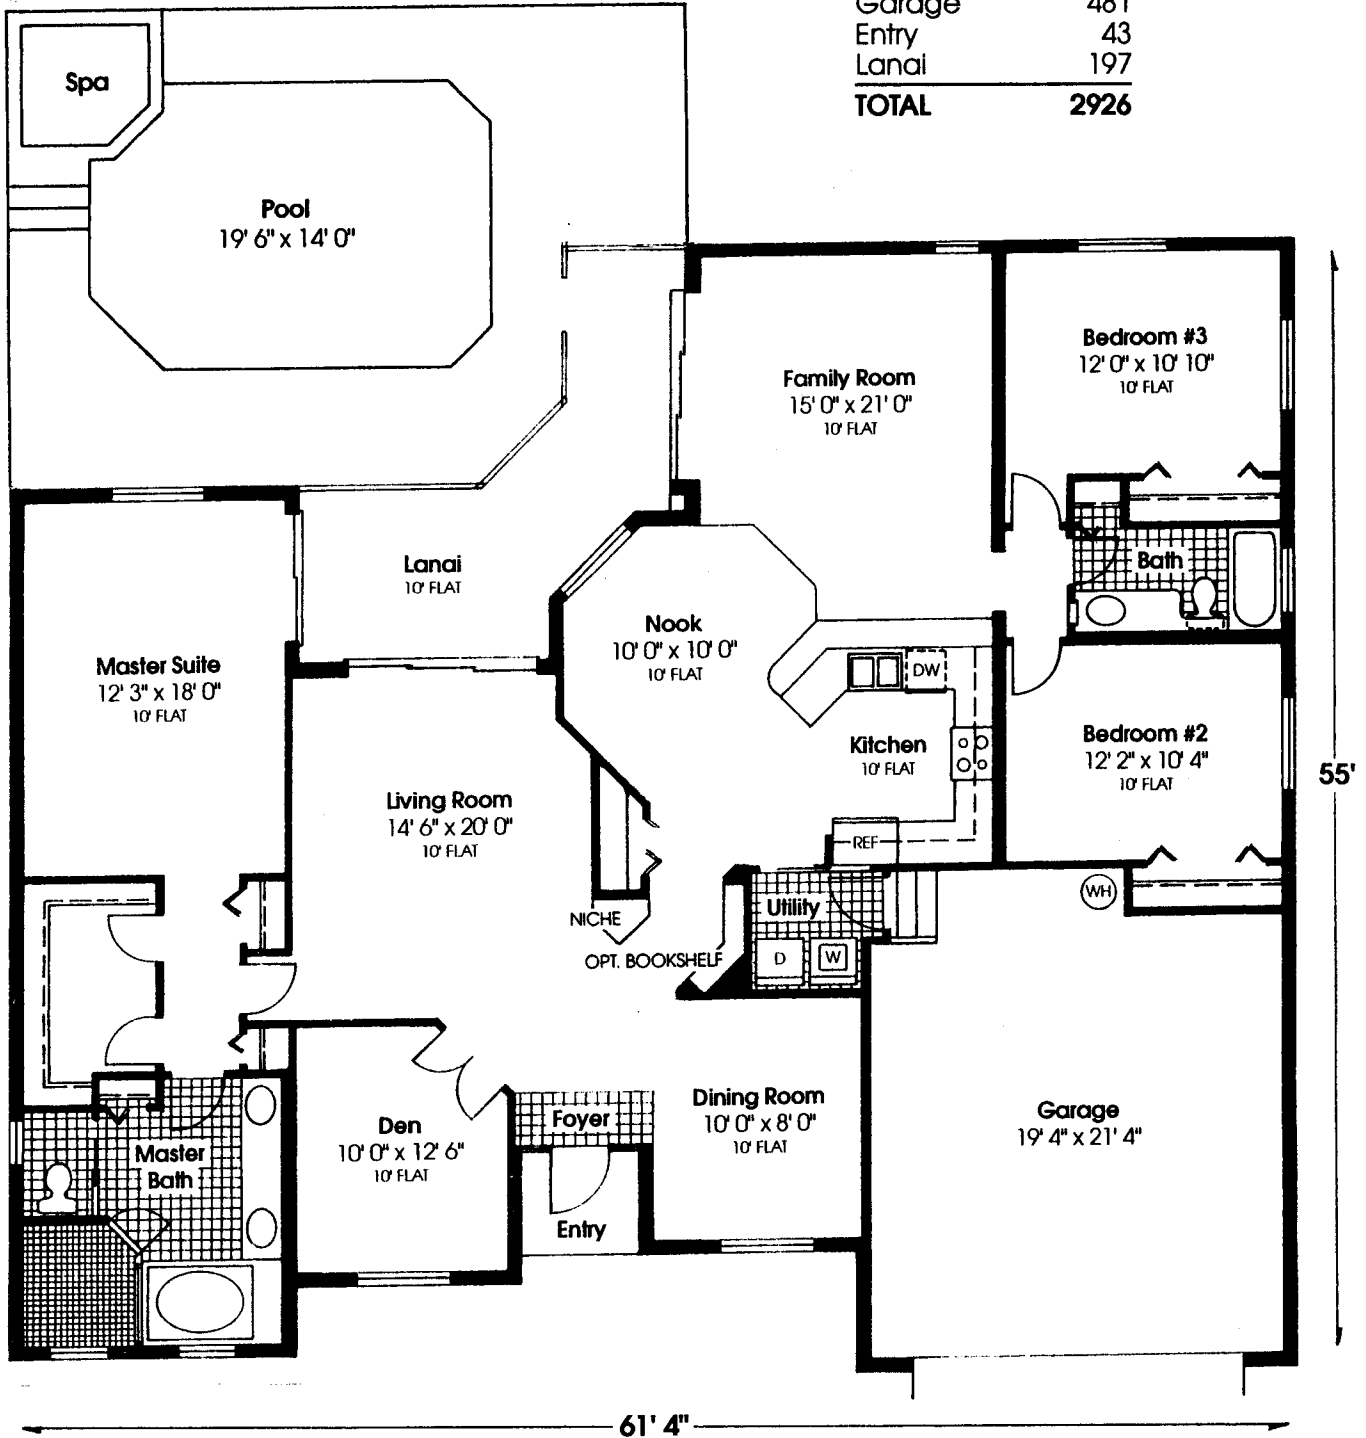

SQUARE FOOTAGE

Living	2205
Garage	481
Entry	43
Lanai	197
TOTAL	2926

ALL DIMENSIONS AS SHOWN ARE APPROXIMATE AND MAY VARY WITH THE ACTUAL CONSTRUCTION.