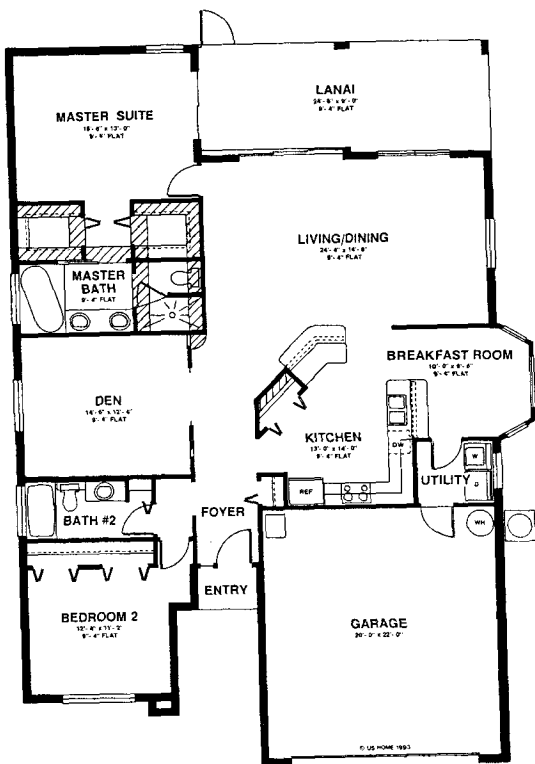

# The INVERNESS II

SQUARE FOOTAGE	
LIVING AREA	1,845
GARAGE	484
LANAI	245
ENTRY	84
<b>TOTAL</b>	<b>2,658</b>