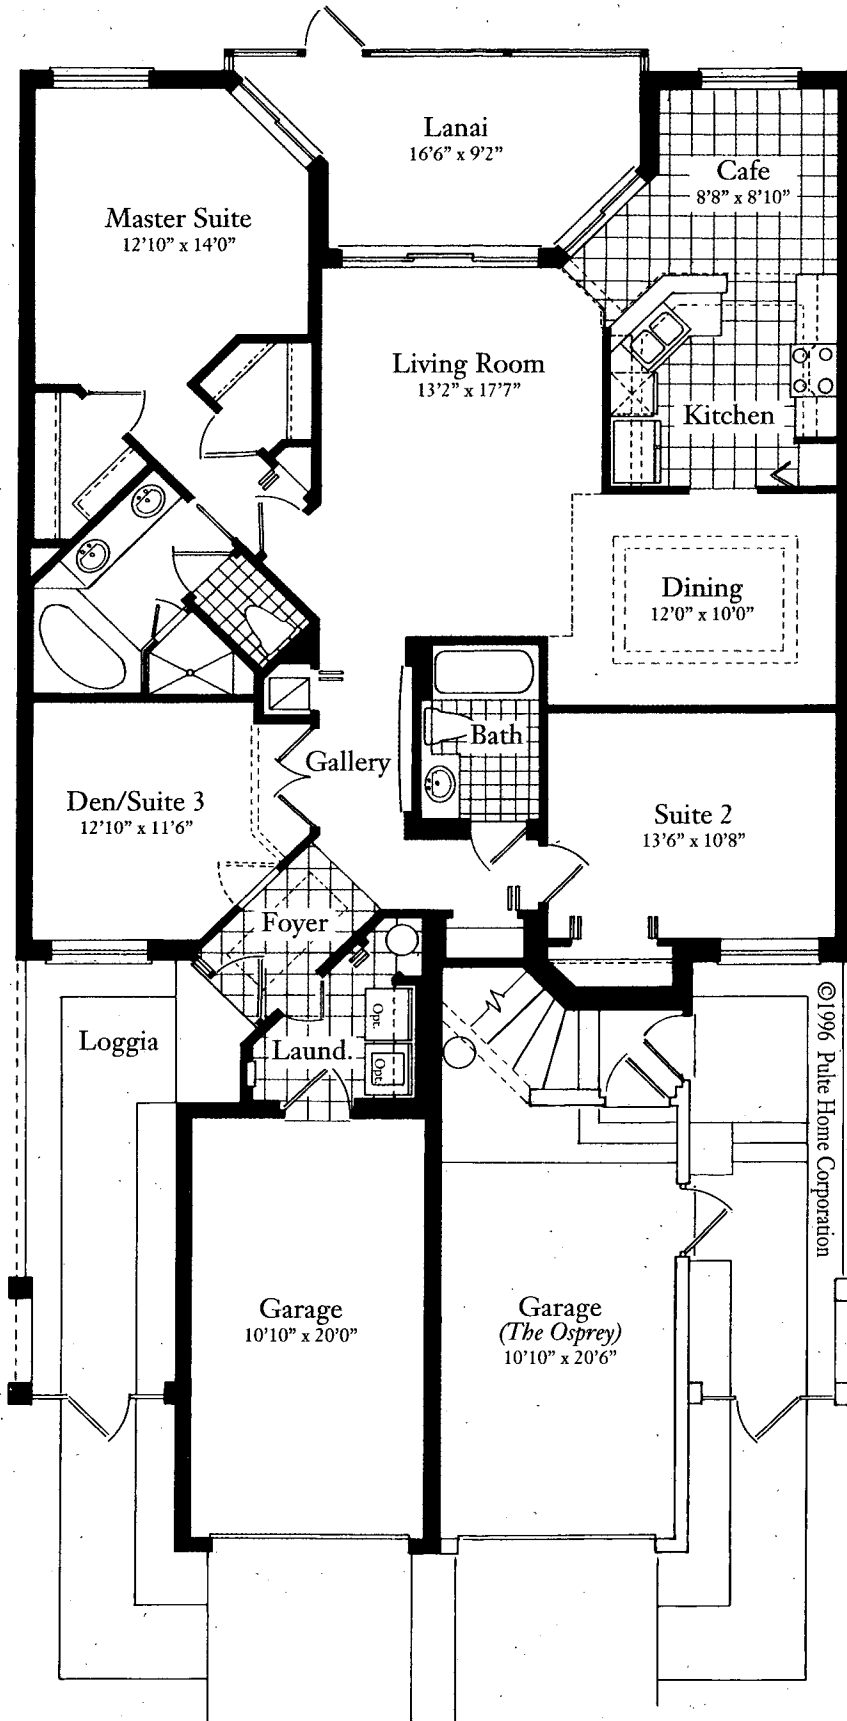

The Ibis

3 BEDROOM/DEN - 2 BATH

Living Area	1,560 sq. ft.
Lanai	143 sq. ft.
Garage	245 sq. ft.
Loggia	19 sq. ft.
Total	1,967 sq. ft.

©1996 Pulse Home Corporation

First Floor