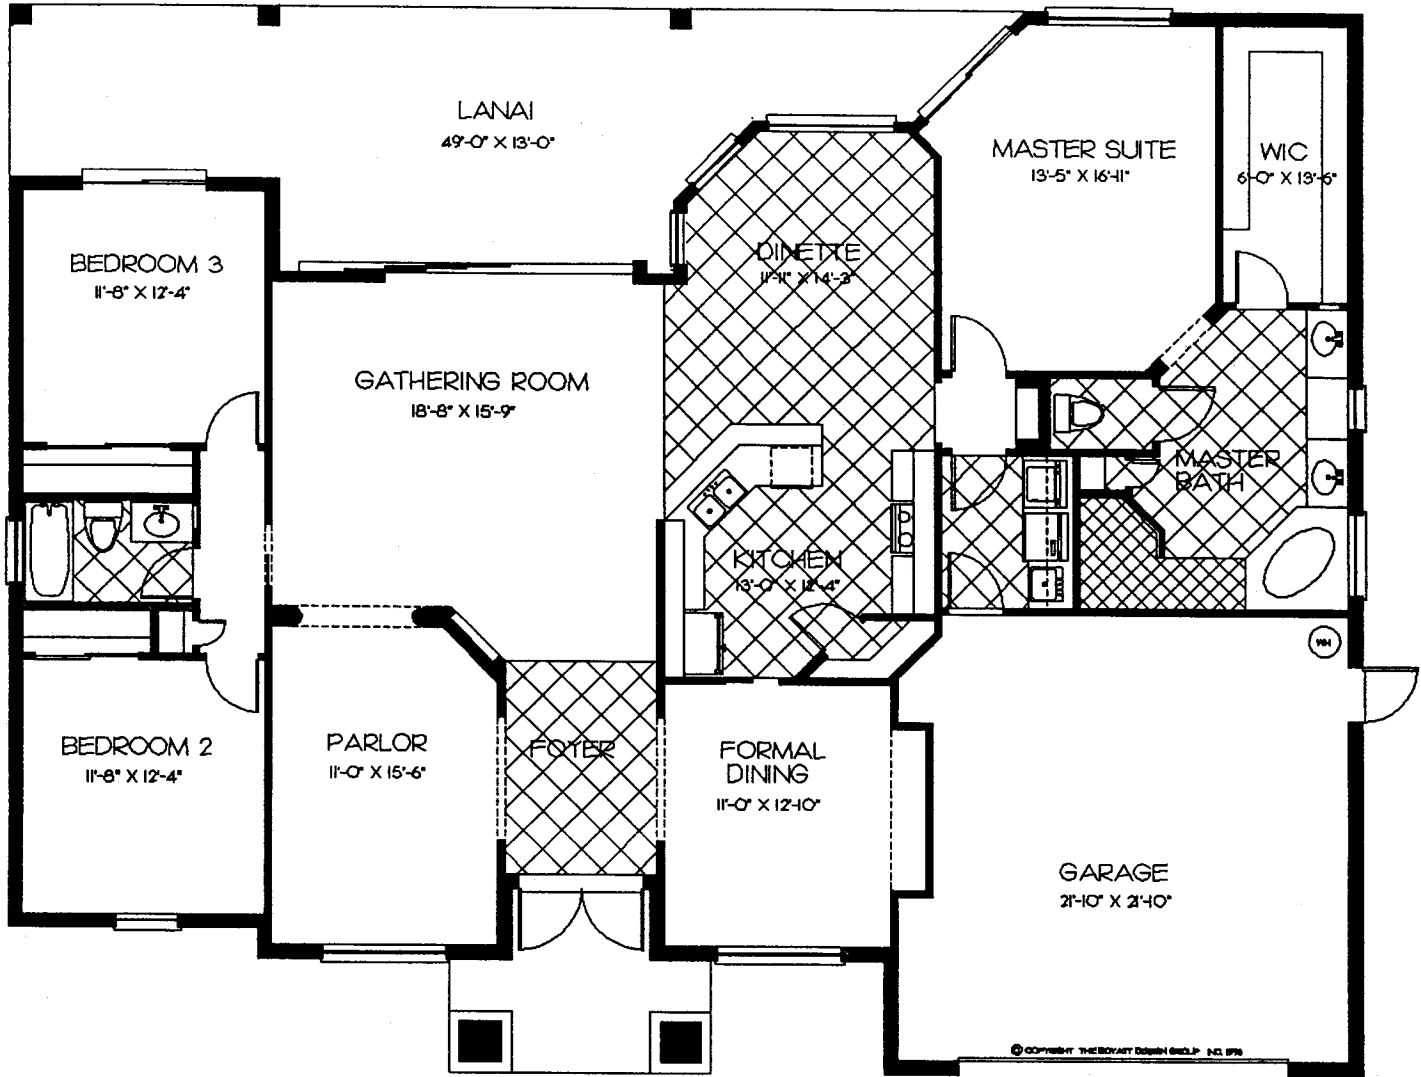

The Harbour

SQUARE FOOTAGE

Living	2227
Lanai	432
Garage	486
Entry	<u>93</u>
Total	3238

Sandy Bordeau
941-598-1098 Model
941-394-8434 Res.

MODEL CENTER:
 Longshore Lake
 4527 Snowy Egret Court
 Naples, Florida 33999

Dimensions approximate. Information herein believed to be accurate but not warranted.