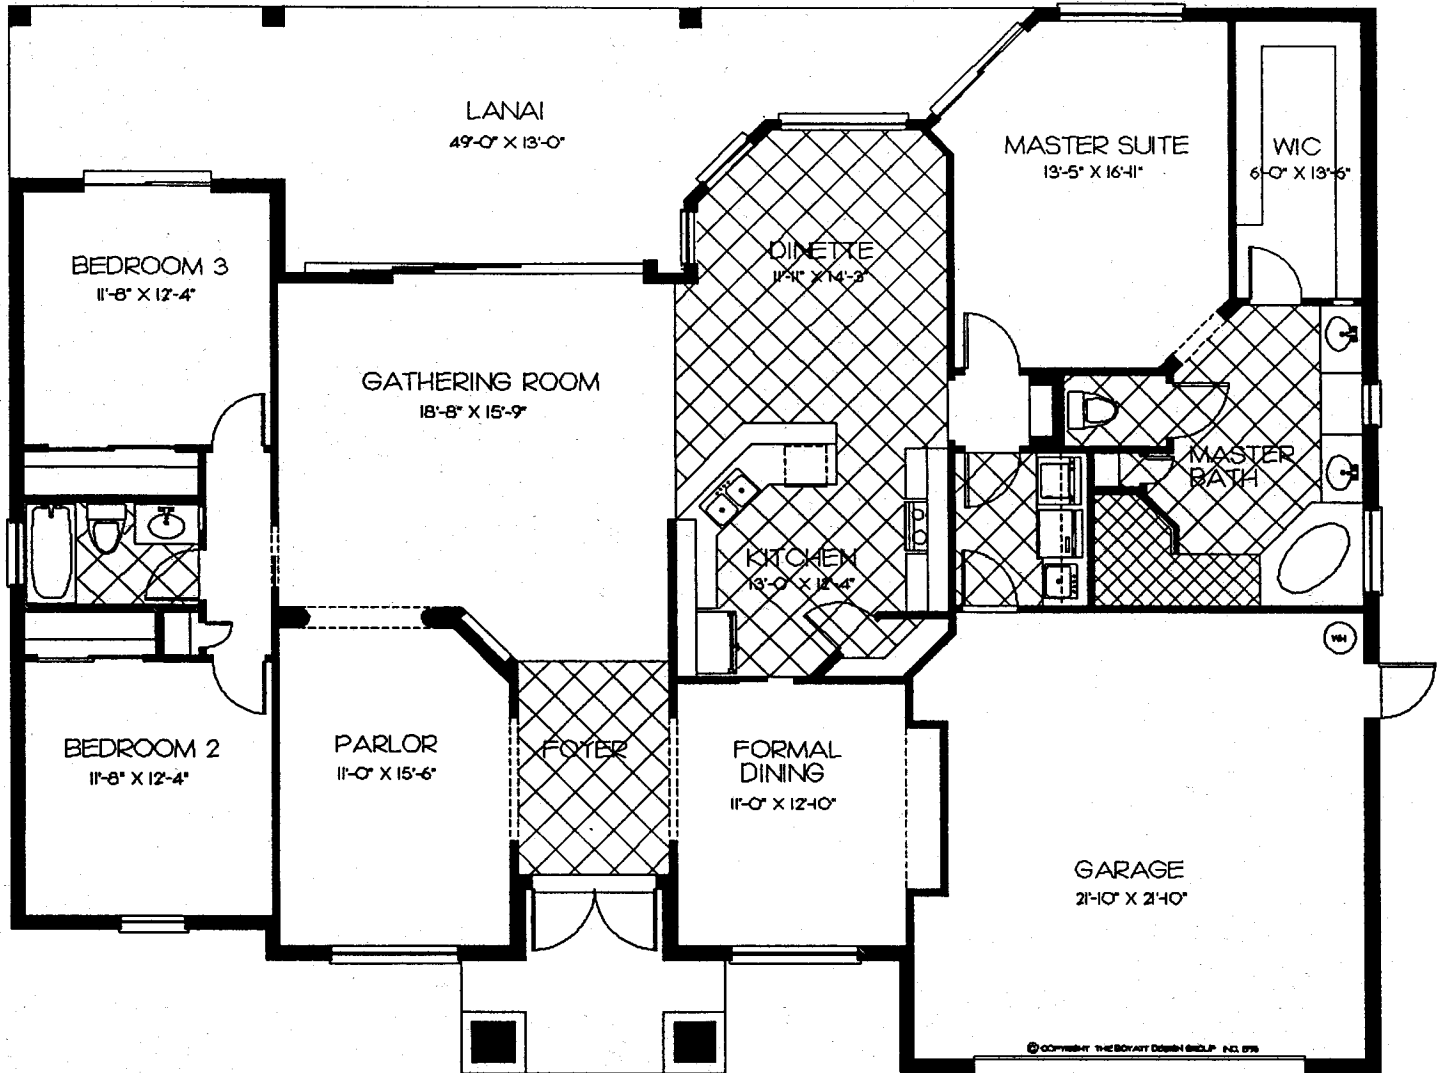

The Harbour

SQUARE FOOTAGE

Living	2227
Lanai	432
Garage	486
Entry	<u>93</u>
Total	3238

Sandy Bordeau
941-598-1098 Model
941-394-8434 Res.

MODEL CENTER:
 Longshore Lake
 4527 Snowy Egret Court
 Naples, Florida 33999

Dimensions approximate. Information herein believed to be accurate but not warranted.