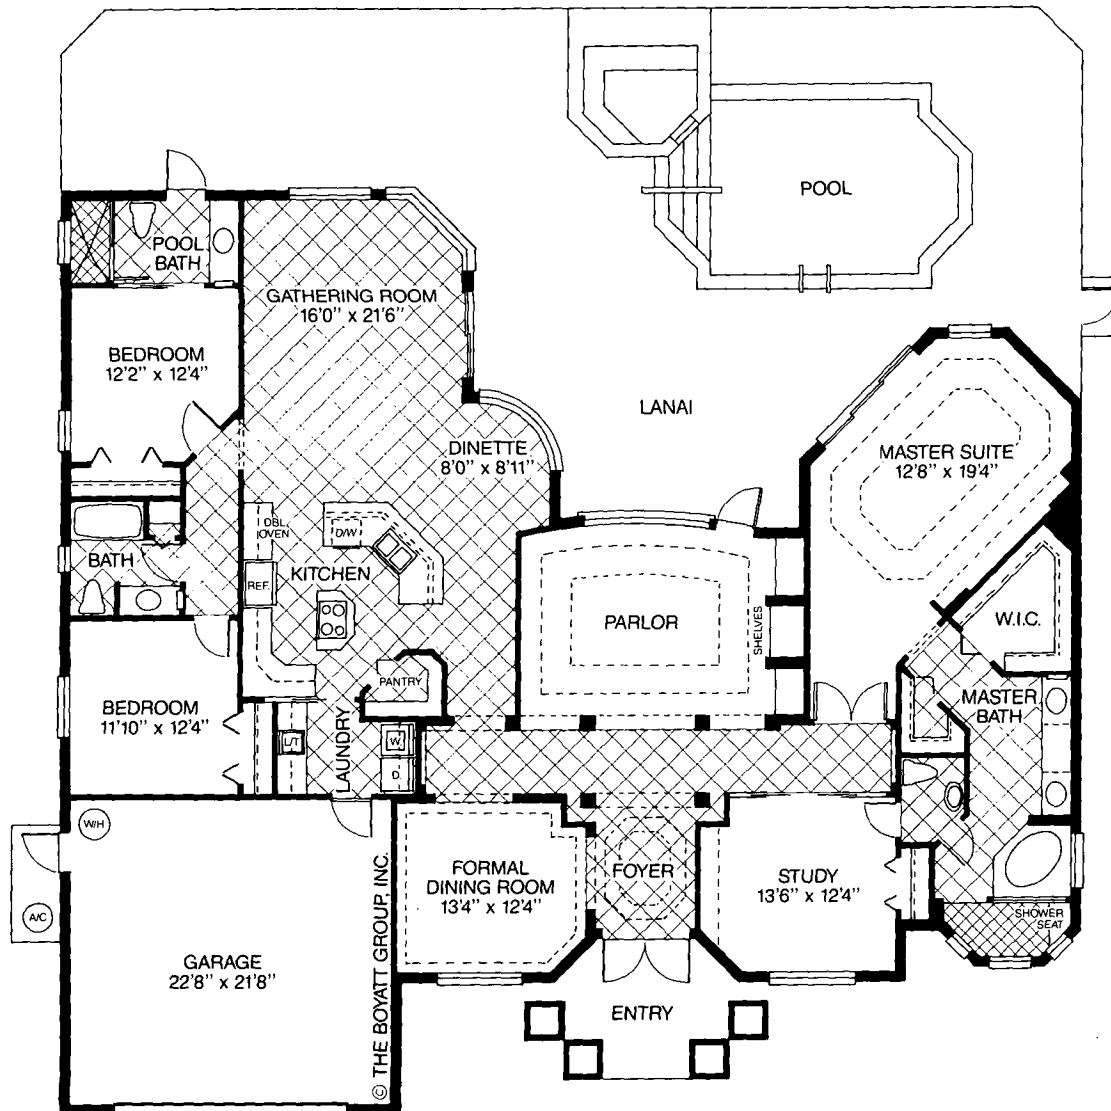

Monte Cristo Homes

Hampton Model

SPECIAL FEATURES

Security System
 Coffered Ceilings
 Mitered Glass
 Pool Bath
 Tiled Floors in Kitchen,
 Great Room and Bath
 All Interior Doors feature
 Glass Transoms

KITCHEN / GREAT ROOM

Corian Countertops
 Premium Appliances
 European Style Cabinets
 Picture Phone to Front Entrance
 Ceramic Tile Floors
 Pantry
 Mitered Glass with view to the
 Pool, Spa and Courtyard

MASTER SUITE

Coffered Ceiling
 8 Foot Sliding Doors to Pool,
 Spa and Courtyard
 Walk-in Closets
 Large Roman Tub
 Moen Plumbing Fixtures
 Powder Bath
 Ceramic Tile Floors in Bath

COURTYARD AREA

Oversize Designer Pool
 Heated Whirlpool Cascading
 Spa

All plans, dimensions, and information are approximate
 and subject to change without notice.