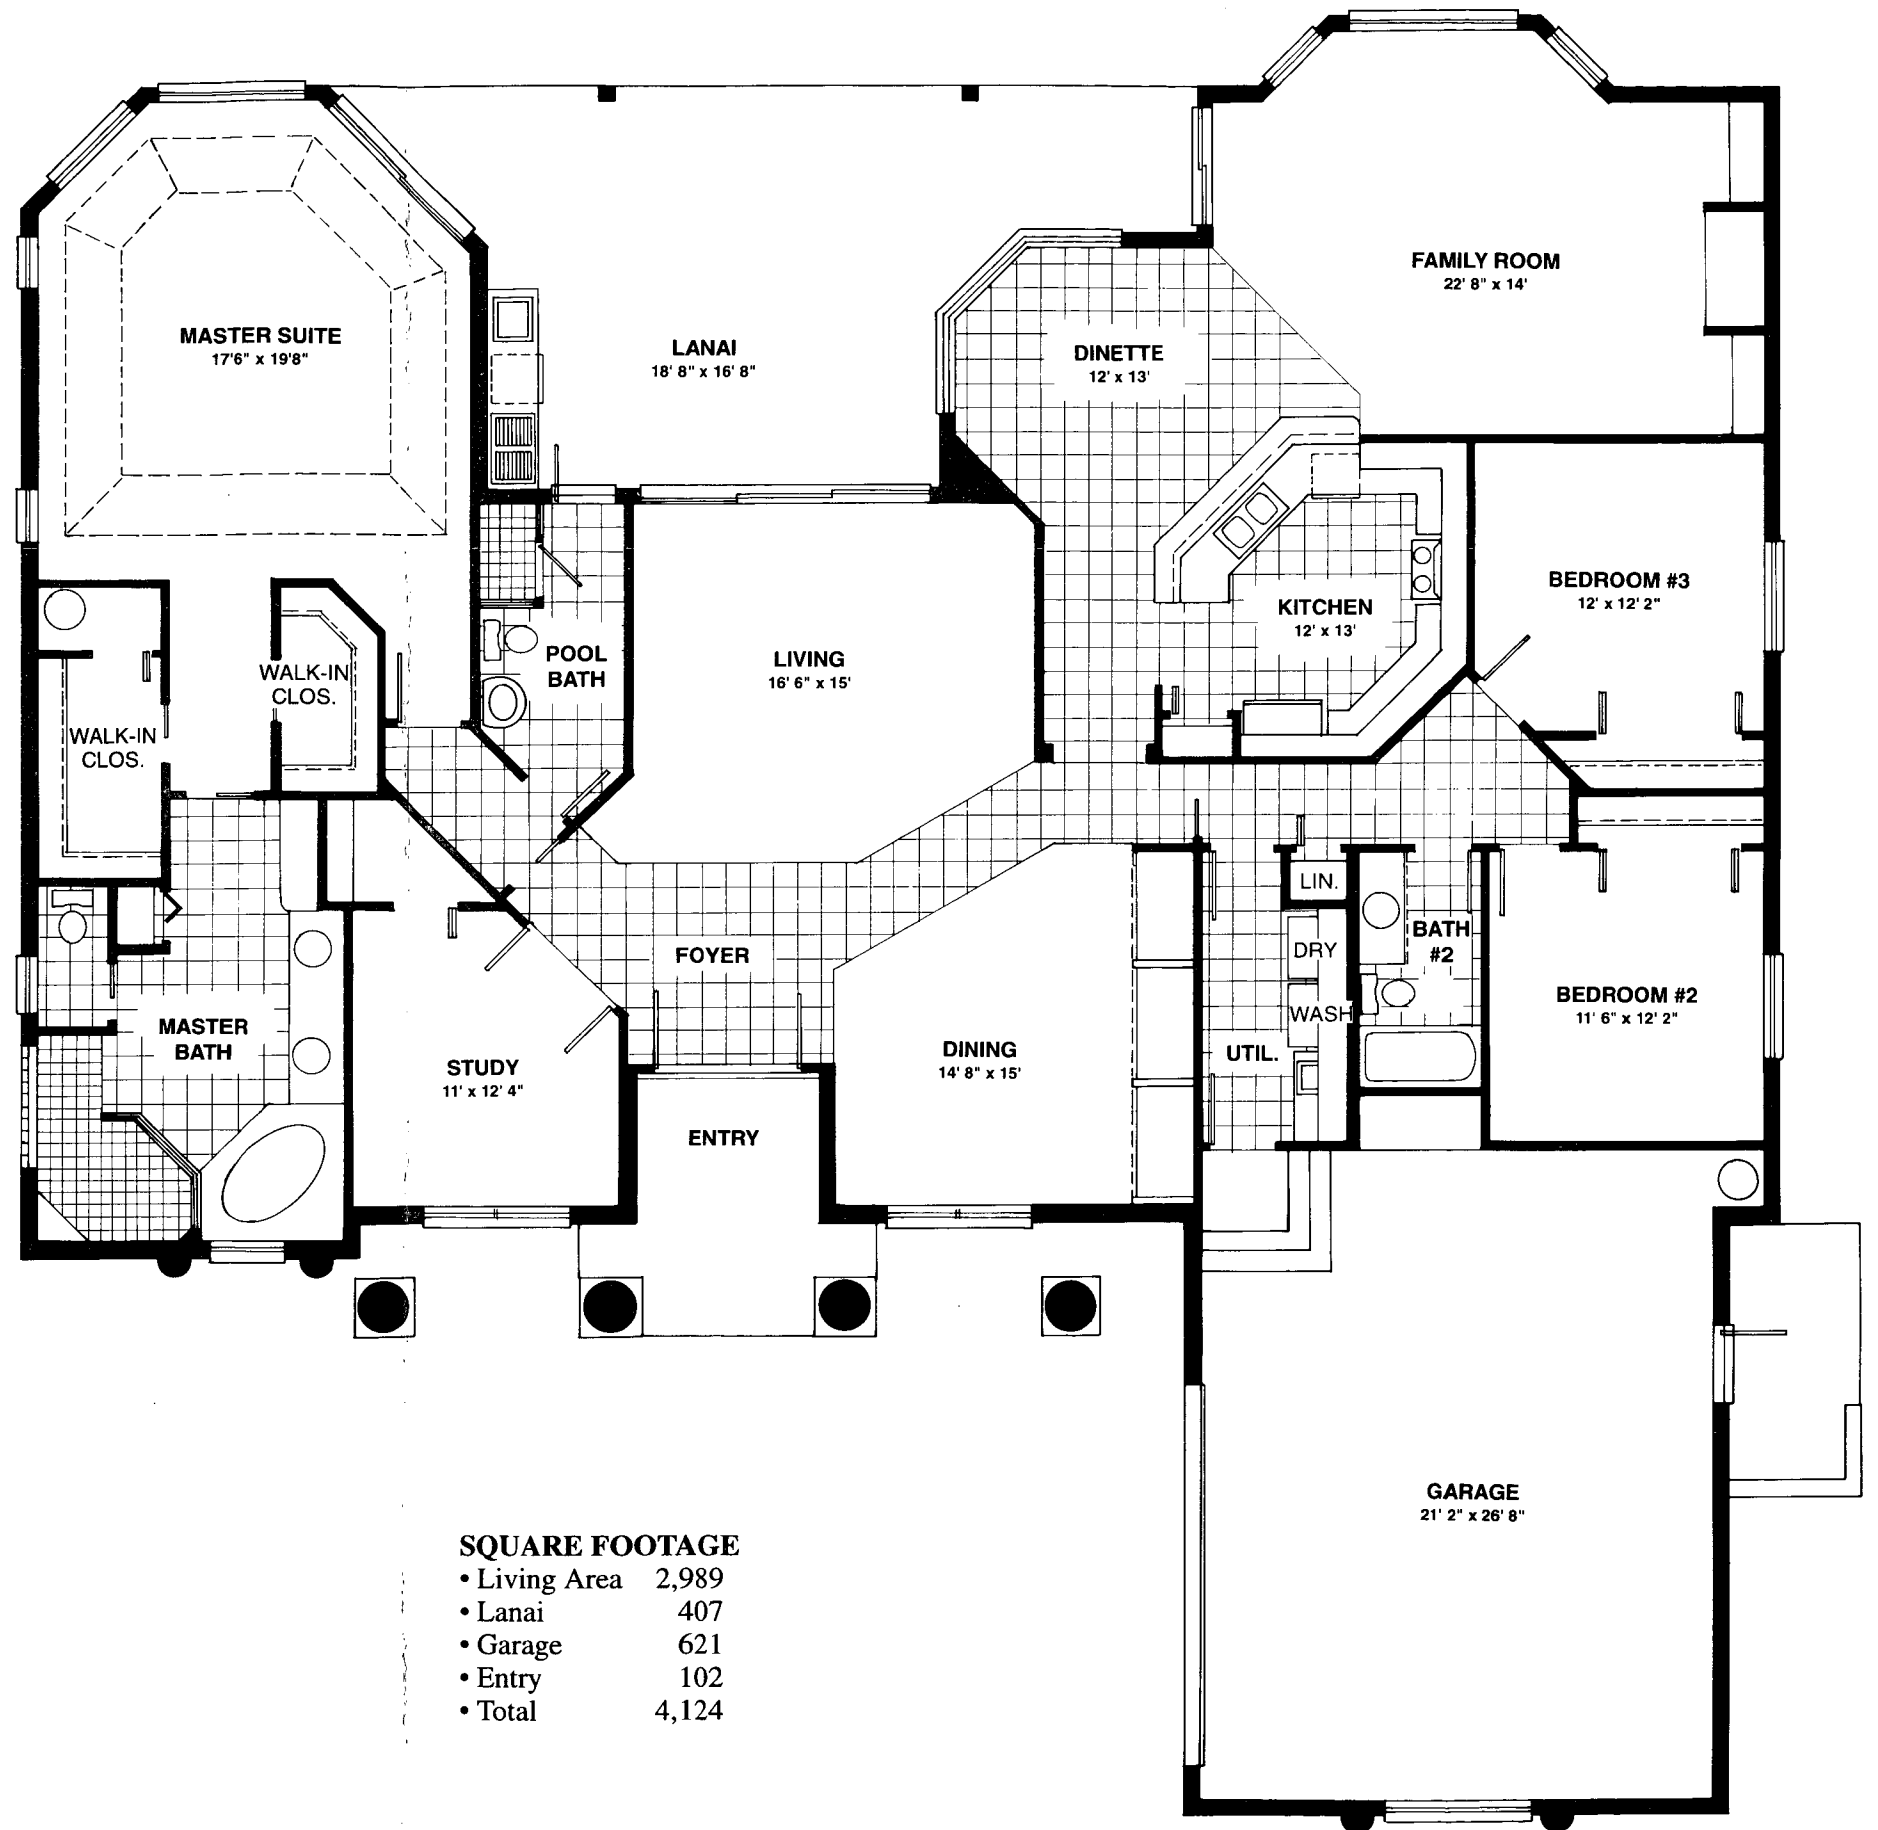

BATHS

- Luxury marble and tile master bath
- Cast iron hall bath
- European mica vanities
- Ceramic tile, mudset tub and shower walls
- Full width mirrors
- Mirrored medicine cabinets
- Delta single lever faucets
- Pedestal sink in pool/powder bath

FLOORS

- Philadelphia carpet with high density pad
- Ceramic tile in foyer and master bath wet areas

INTERIOR

- Six panel doors
- Closet Maid ventilated shelving
- Shoe racks in master closets
- Overhead cabinets in utility room
- Vanity cabinet for utility sink
- Antique finish lever door handles
- Hardcote plaster walls

EXTERIOR

- Zoned automatic sprinkler system
- Enhanced concrete drive
- Plant allowance
- Glazed cement tile roof

THE HAMILTON

SQUARE FOOTAGE

- Living Area 2,989
- Lanai 407
- Garage 621
- Entry 102
- Total 4,124

Not to scale. See actual site plans, floor plans and elevations for details.