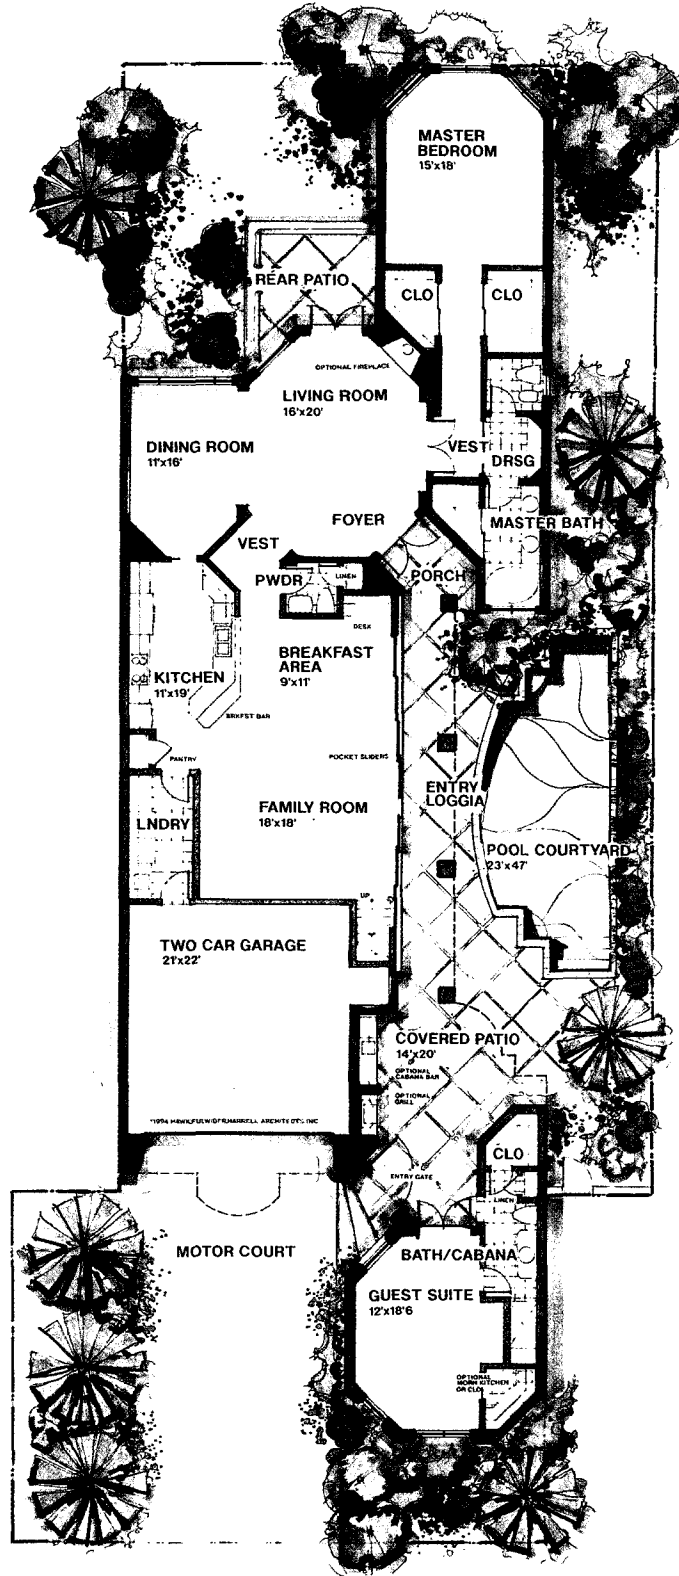

*Second Floor Plan*

## The Genoa

Air-Conditioned Living Area	3,185 Square Feet
Garage	493 Square Feet
Covered Patio & Loggia	527 Square Feet
<b>Total Area Under Roof</b>	<b>4,205 Square Feet</b>

These drawings are conceptual only and the developer reserves the right to make modifications, revisions, and changes which it deems desirable. Dimensions and square footage are approximate and may vary with actual construction.