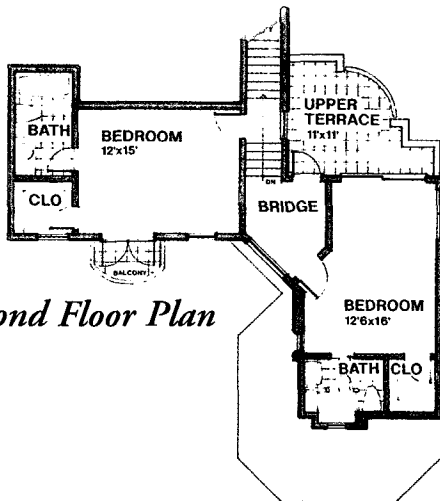

*Second Floor Plan*

## The Genoa

Air-Conditioned Living Area	3,185 Square Feet
Garage	493 Square Feet
Covered Patio & Loggia	527 Square Feet
<b>Total Area Under Roof</b>	<b>4,205 Square Feet</b>

These drawings are conceptual only and the developer reserves the right to make modifications, revisions, and changes which it deems desirable. Dimensions and square footage are approximate and may vary with actual construction.