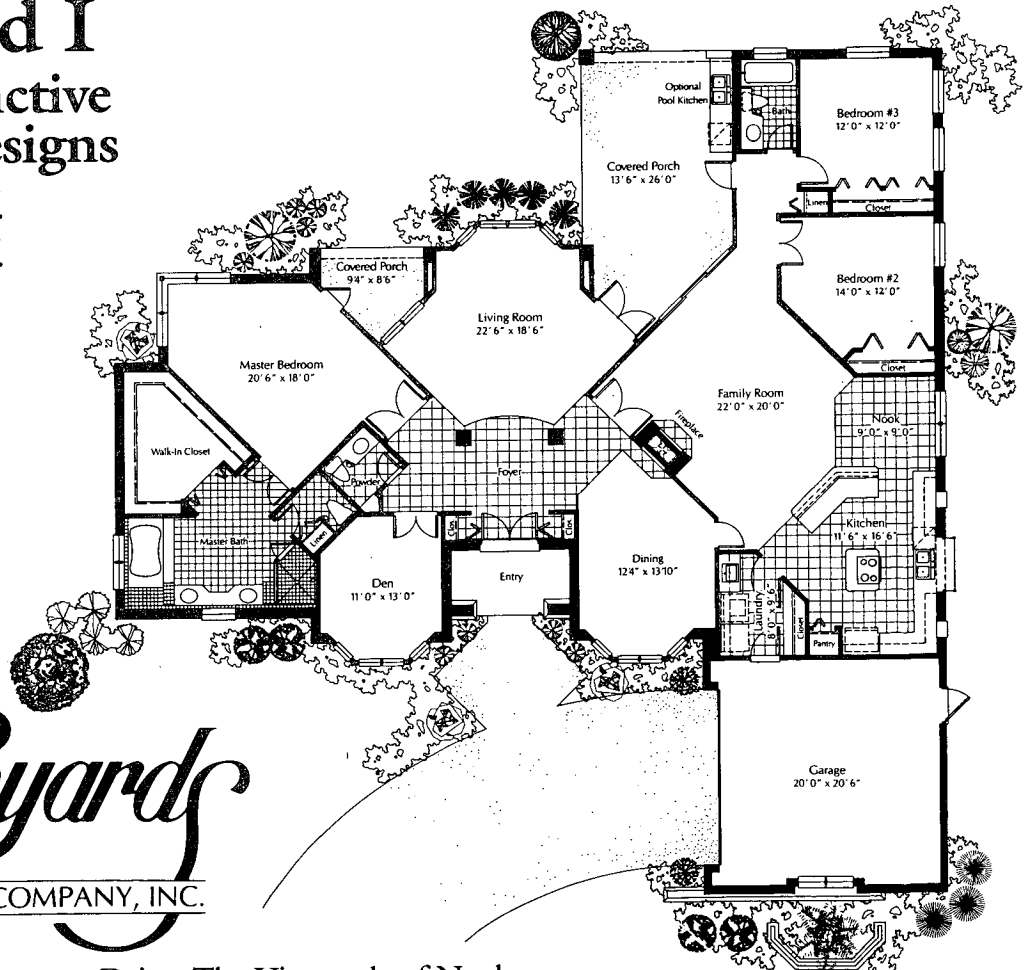

The Emerald I

One of the distinctive
Crown Jewels designs

Living Area: 2,767 s.f.

Total Area: 3,599 s.f.

Vineyards
CONSTRUCTION COMPANY, INC.

Model Center: 238 Monterey Drive, The Vineyards of Naples,
Naples, Florida 33999