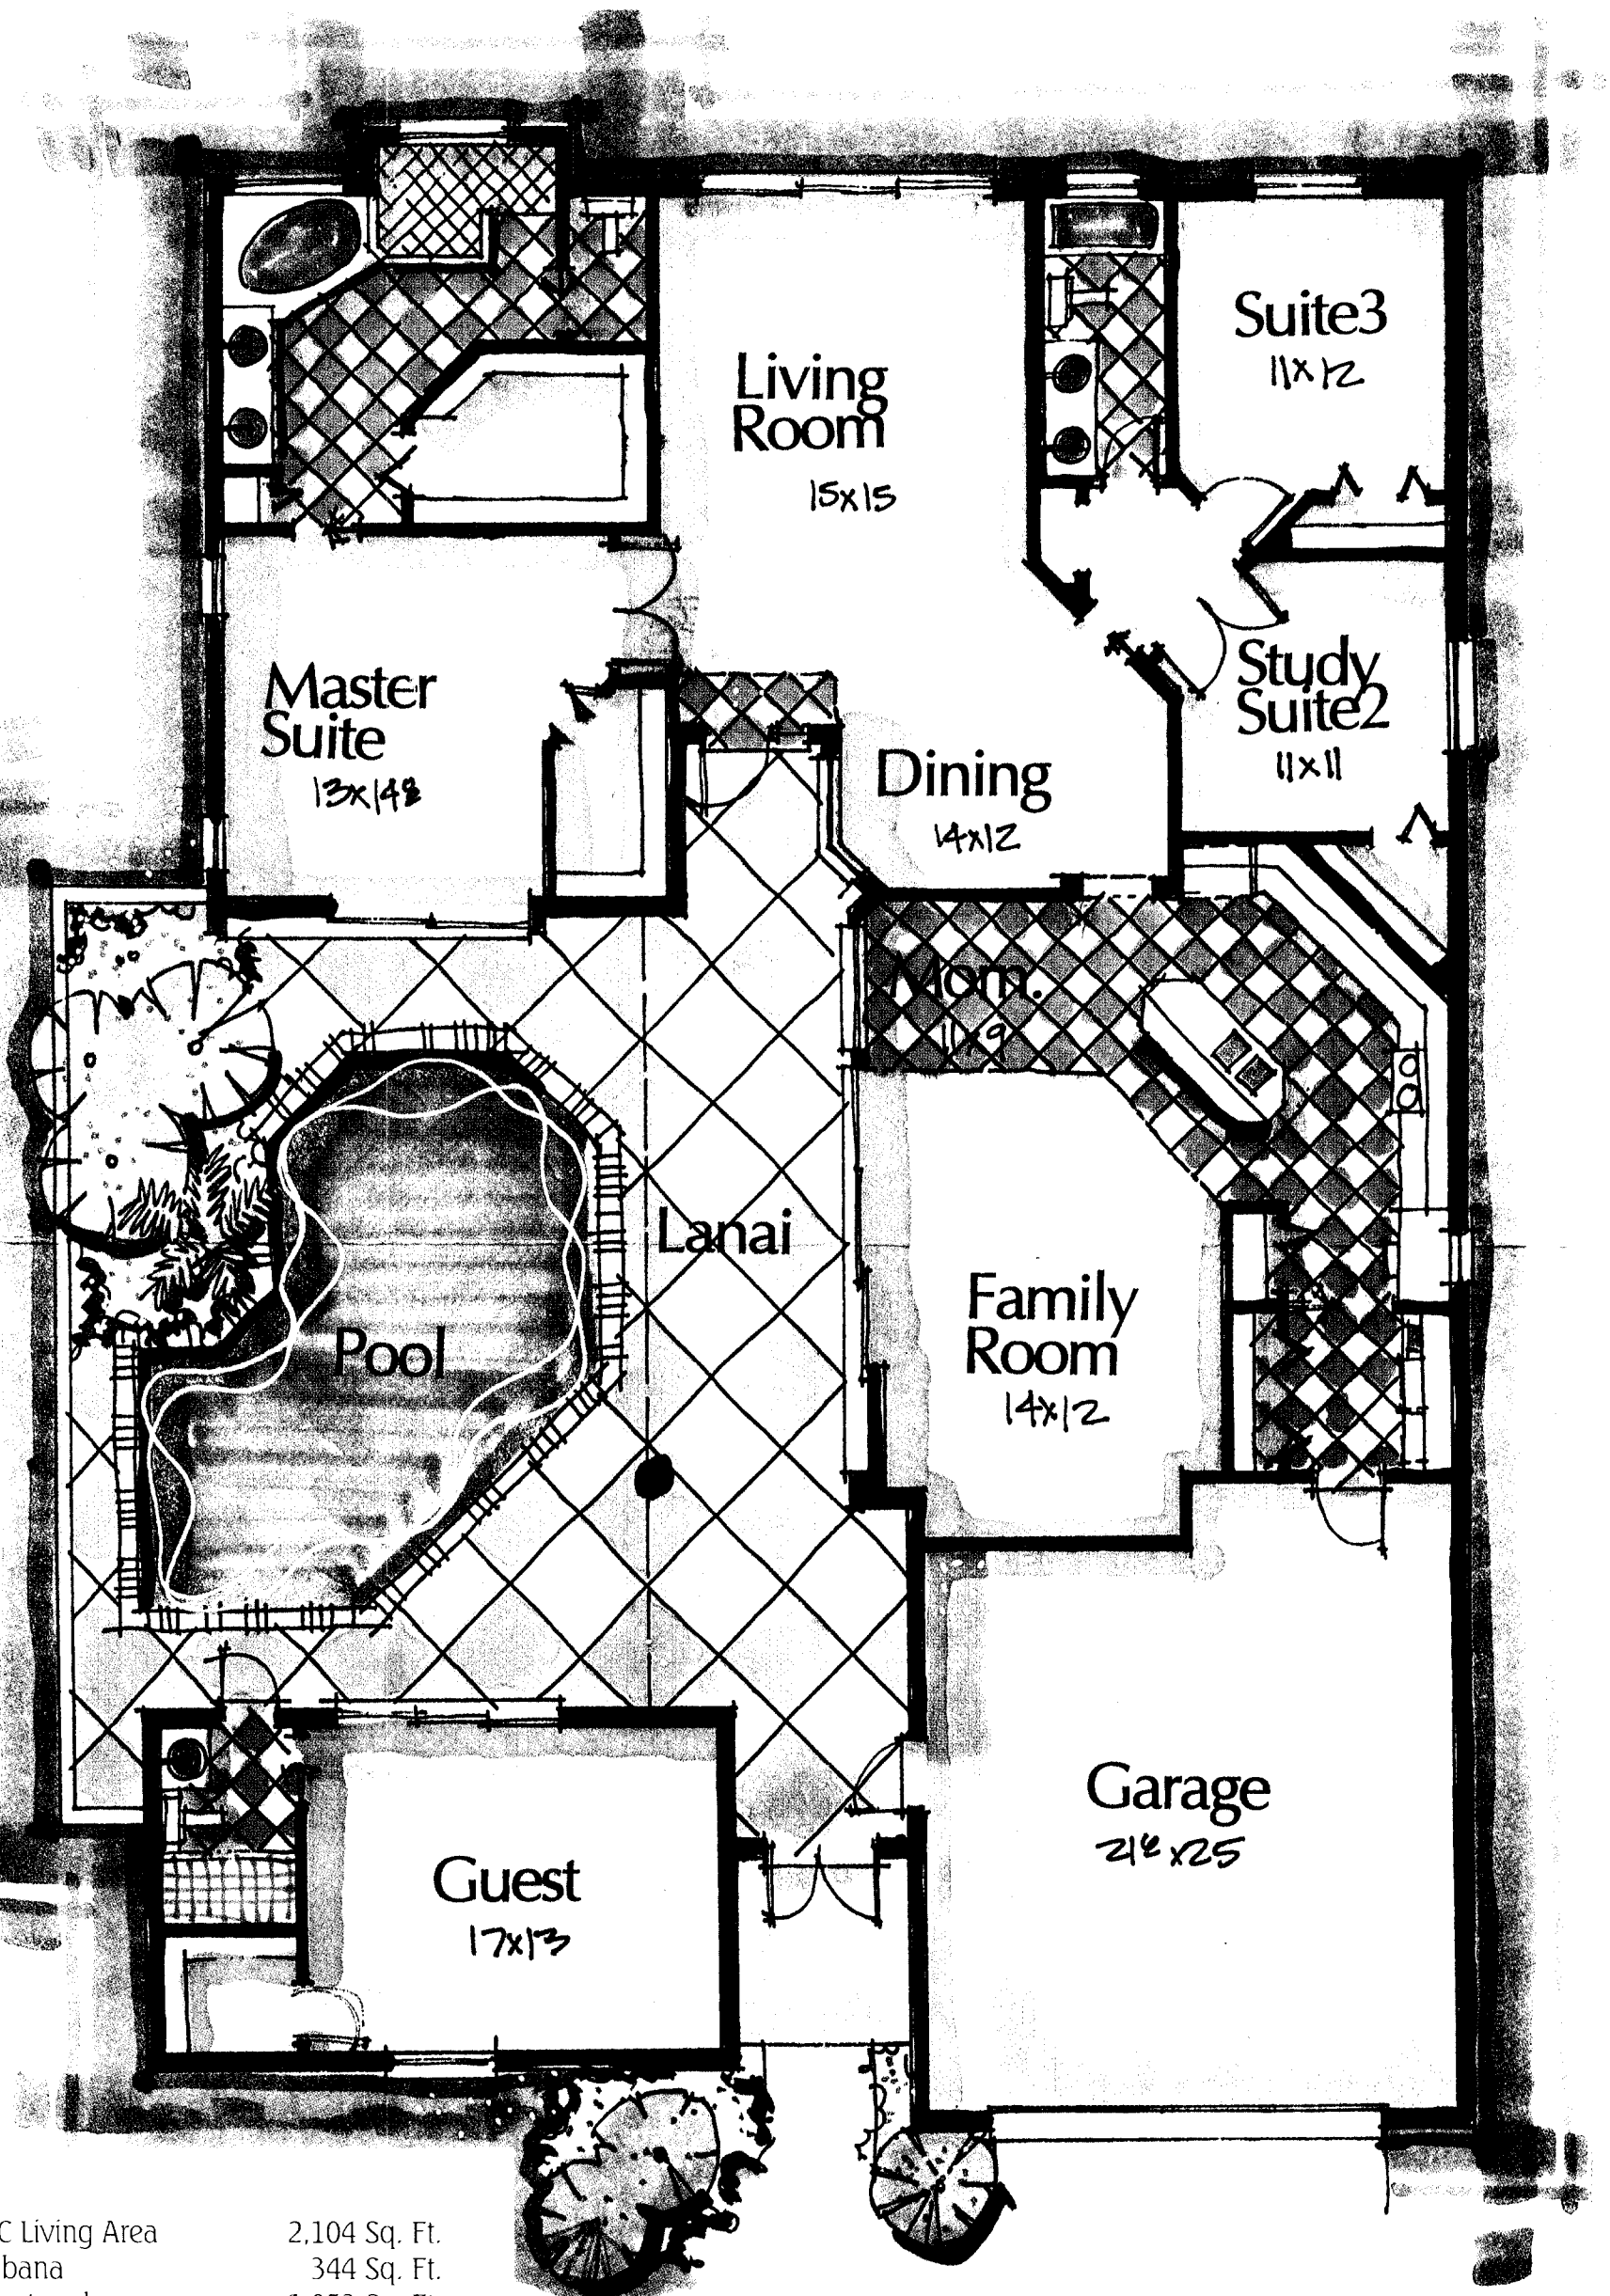

# The Emerald Courtyard

Three Bedrooms, Three Baths, Family Room and Study

|                 |                      |
|-----------------|----------------------|
| A/C Living Area | 2,104 Sq. Ft.        |
| Cabana          | 344 Sq. Ft.          |
| Courtyard       | 1,053 Sq. Ft.        |
| Entry           | 54 Sq. Ft.           |
| Garage          | 503 Sq. Ft.          |
| <b>TOTAL</b>    | <b>4,058 Sq. Ft.</b> |