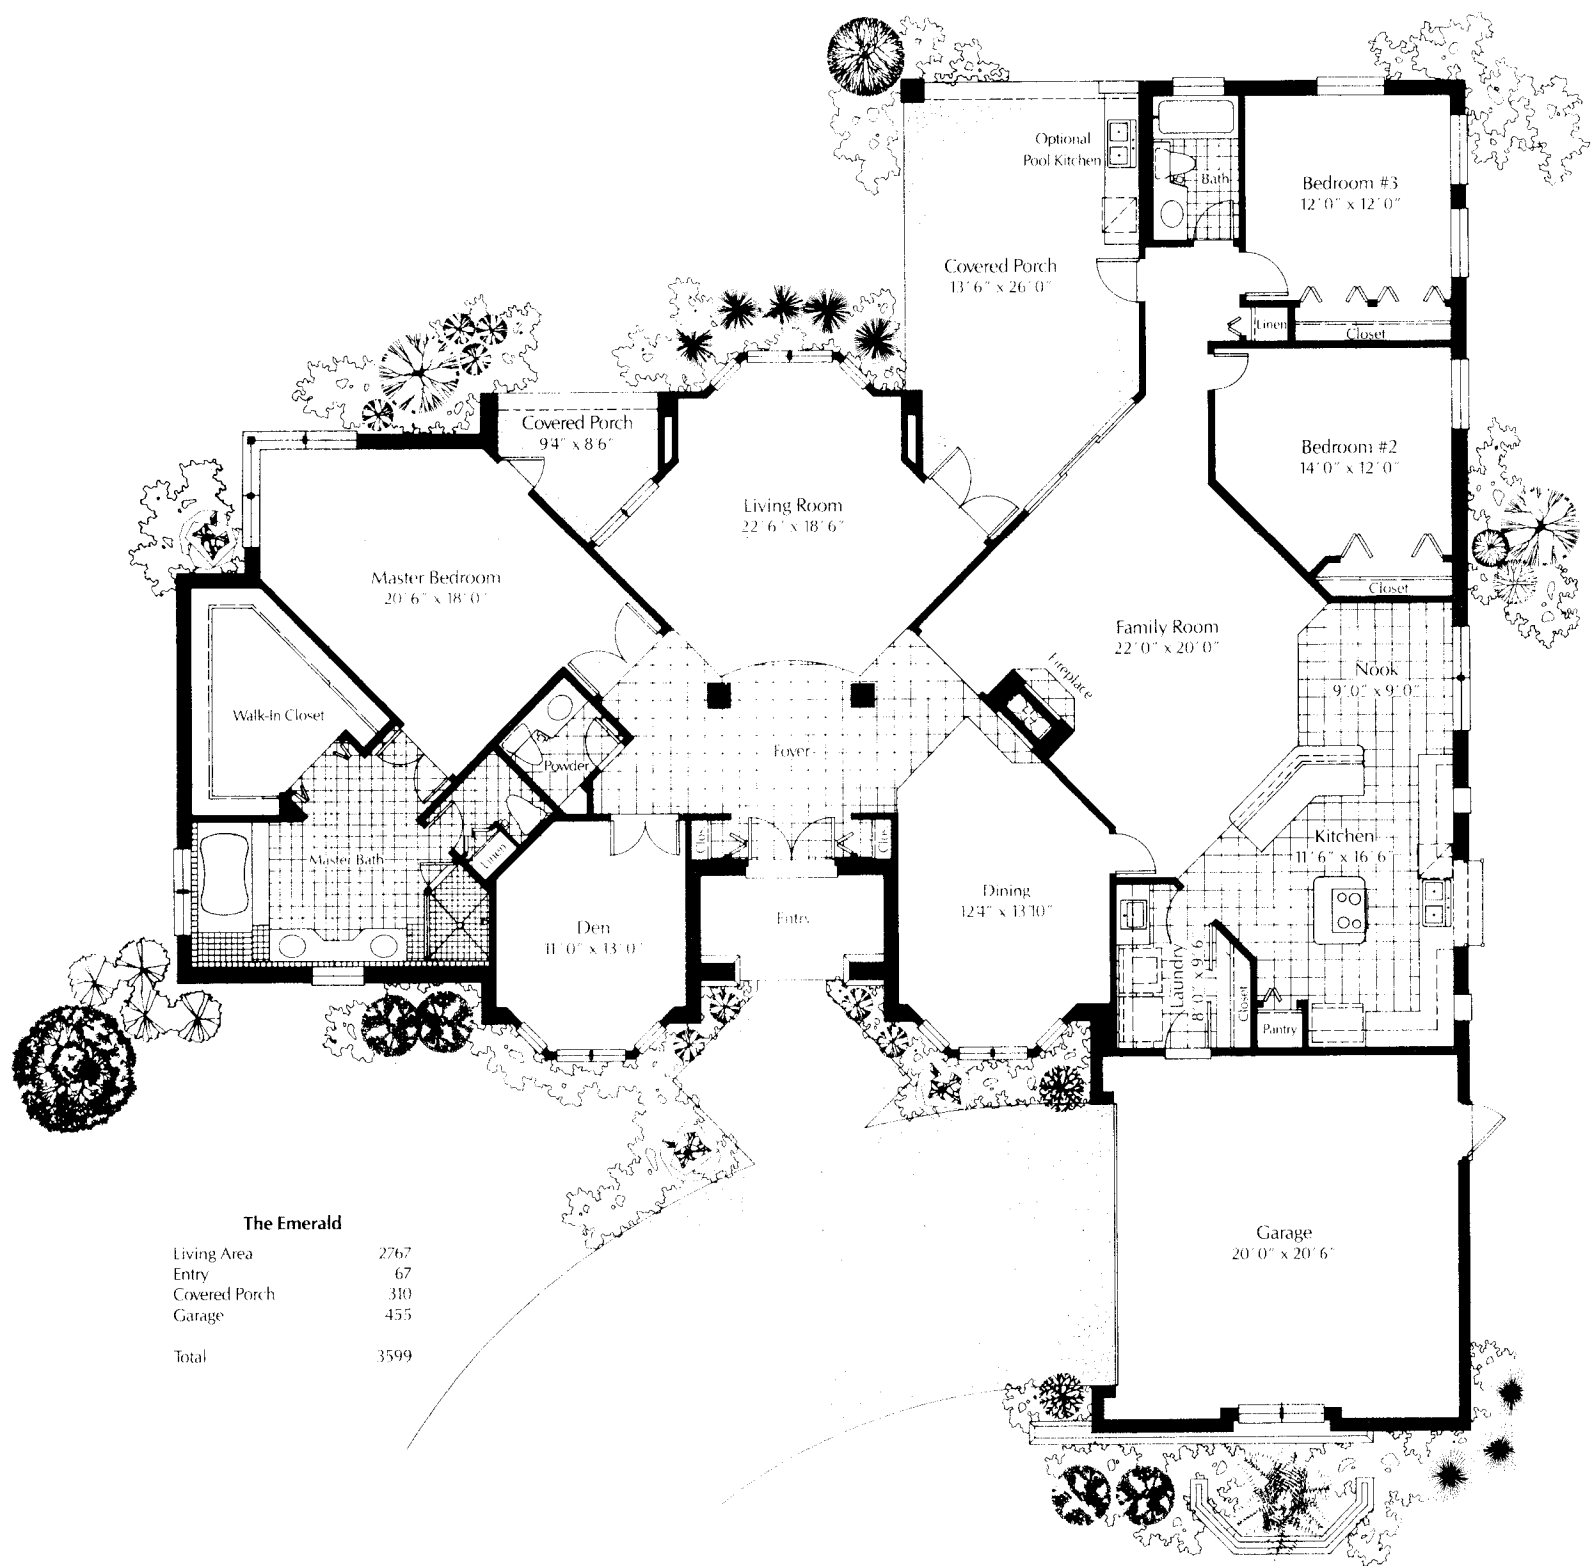

Emerald II

Emerald III

The Emerald

Living Area	2767
Entry	67
Covered Porch	310
Garage	455
Total	3599