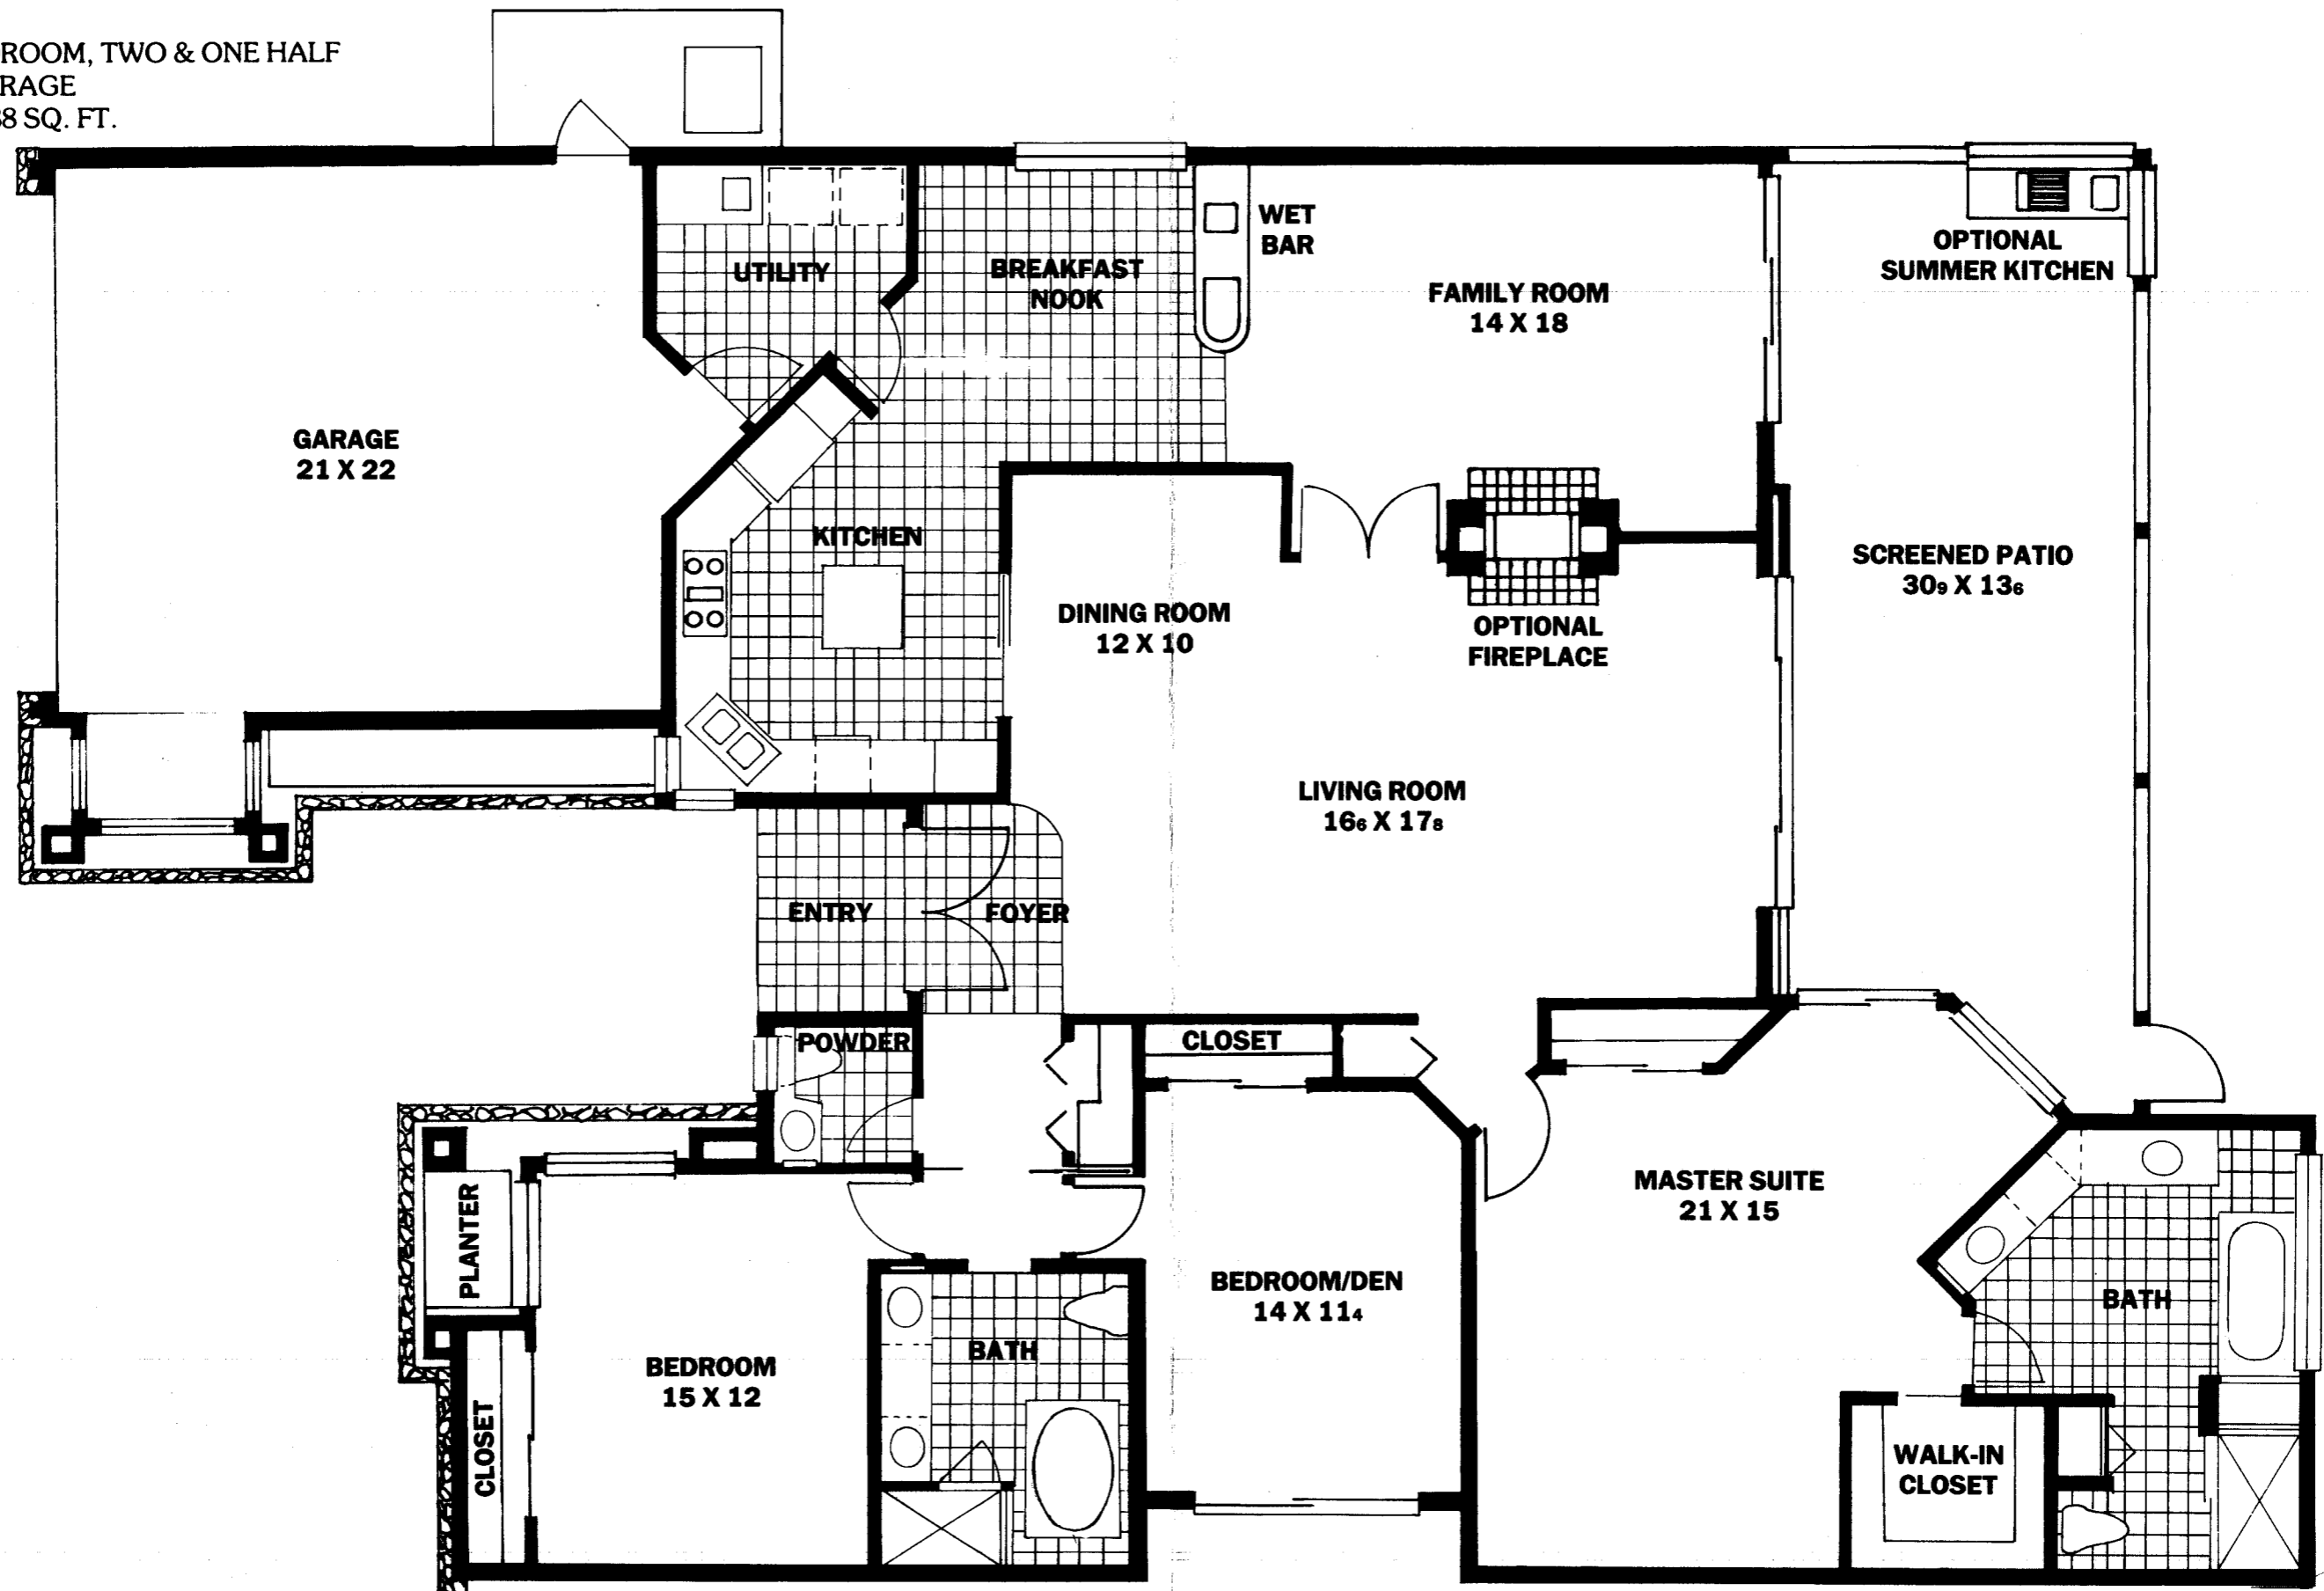

Egret

THREE BEDROOM, TWO & ONE HALF

BATHS, GARAGE

TOTAL: 2388 SQ. FT.

ORAL REPRESENTATIONS CANNOT BE RELIED UPON AS CORRECTLY STATING THE REPRESENTATIONS OF THE DEVELOPER. FOR CORRECT REPRESENTATIONS, MAKE REFERENCE TO THE BROCHURE AND TO THE DOCUMENTS REQUIRED BY SECTION 718.503, FLORIDA STATUTES, TO BE FURNISHED BY A DEVELOPER TO A BUYER OR LESSEE.

ALL REFERENCES TO SQUARE FOOTAGE AND ROOM DIMENSIONS ARE APPROXIMATE AND SUBJECT TO CHANGE.