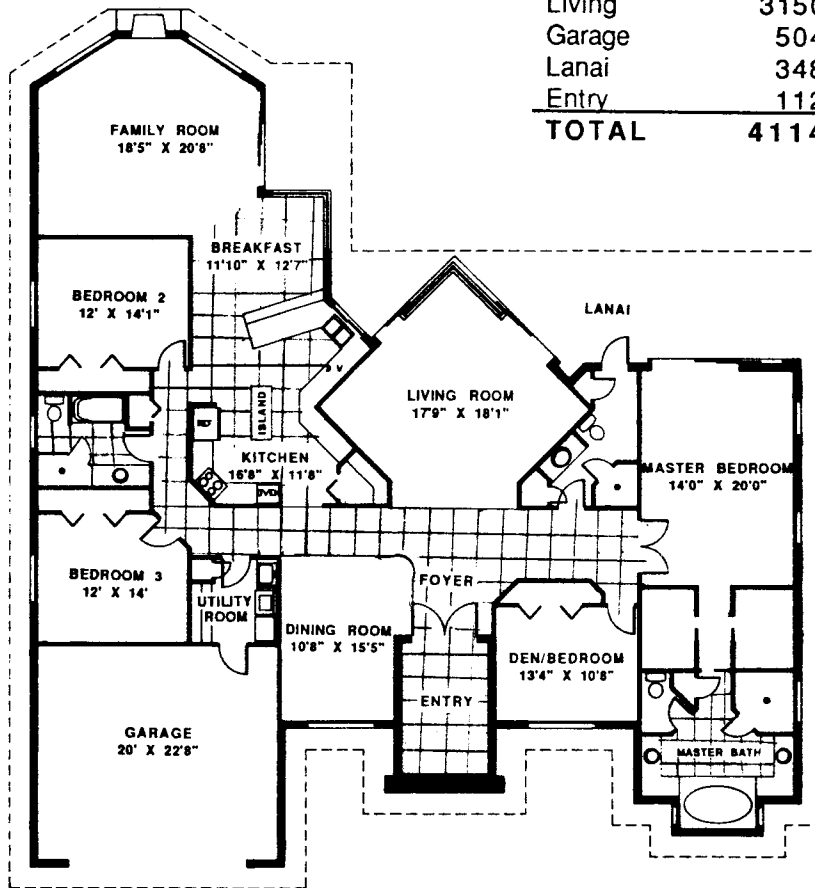

253 Monterey Drive
Venice, FL

Living	3150
Garage	504
Lanai	348
Entry	112
TOTAL	4114

\$1,494,000
MLS # 904165