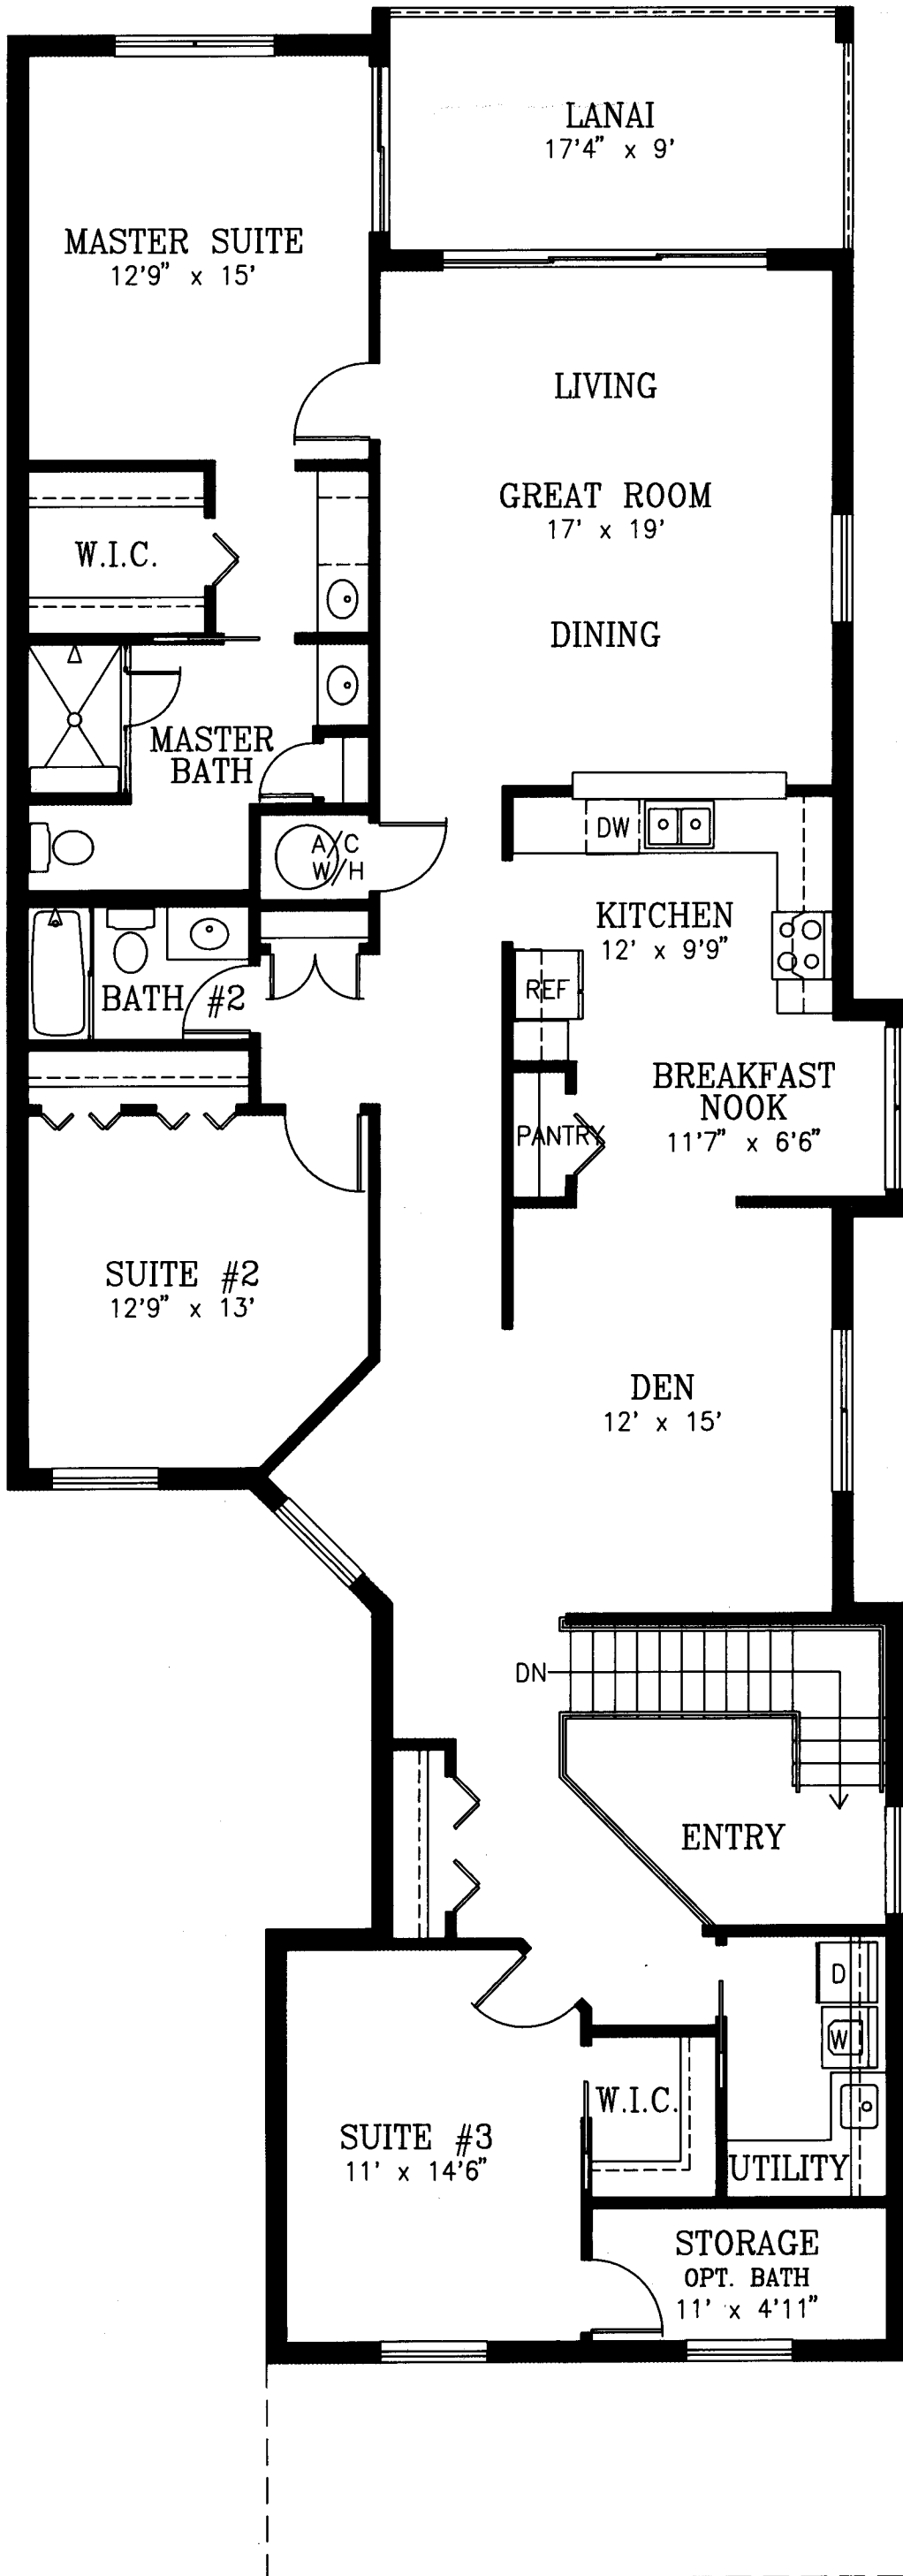

The Dorchester

3 Bedroom, 2 Bath, Den, Attached Garage
Second Floor, End Unit, Lakeview Coach Home

Manors of Regal Lake

AT IMPERIAL GOLF ESTATES

1290 Imperial Golf Course Boulevard • Naples, FL 33942
Fax: 813/566-2360 • Phone: 813/566-1224

A/C Area	2271 sq. ft.
Lanai	156 sq. ft.
TOTAL LIVING AREA	2427 sq. ft.
Garage	288 sq. ft.
TOTAL AREA	2715 sq. ft.