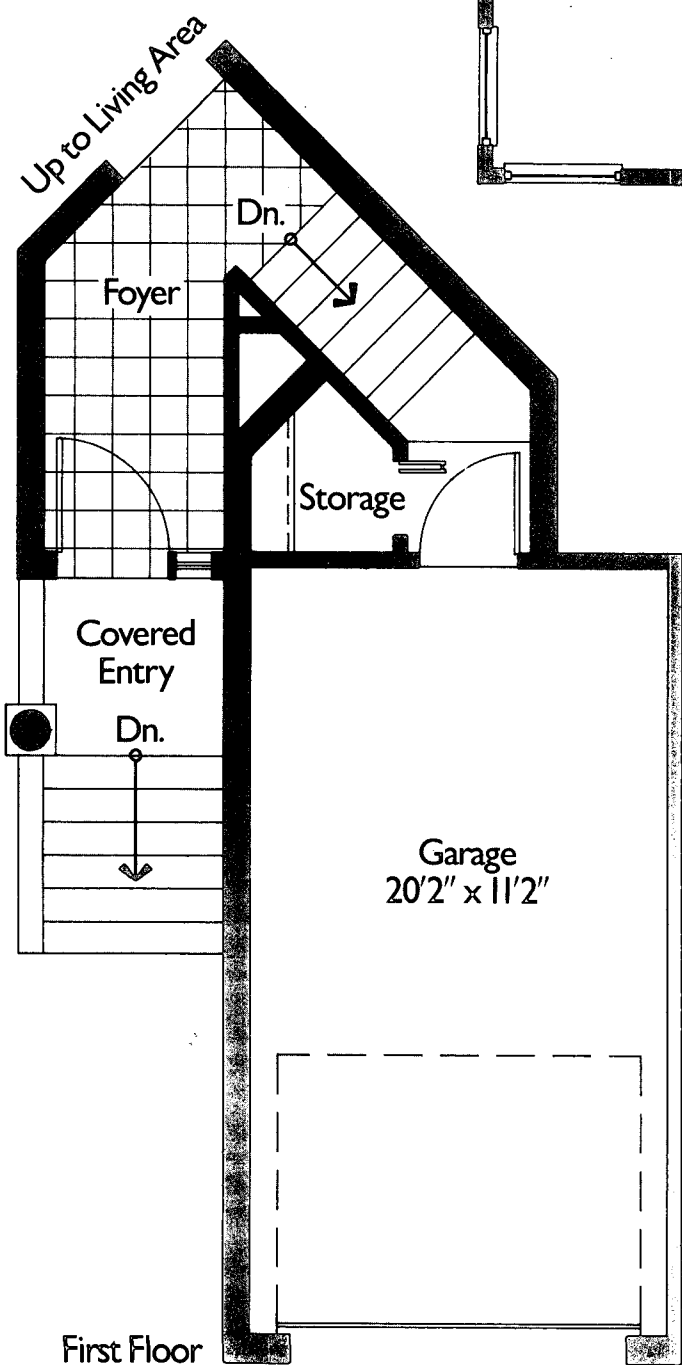

Dimensions and specifications are approximate and subject to change without notice.

**Golf View Coach Home
2 Bedroom, 2 Bath
Second Floor with
Attached Private Garage**

Living Area	1,532 Sq. Ft.
Lanai	254 Sq. Ft.
Garage	250 Sq. Ft.
Total Area	2,036 Sq. Ft.