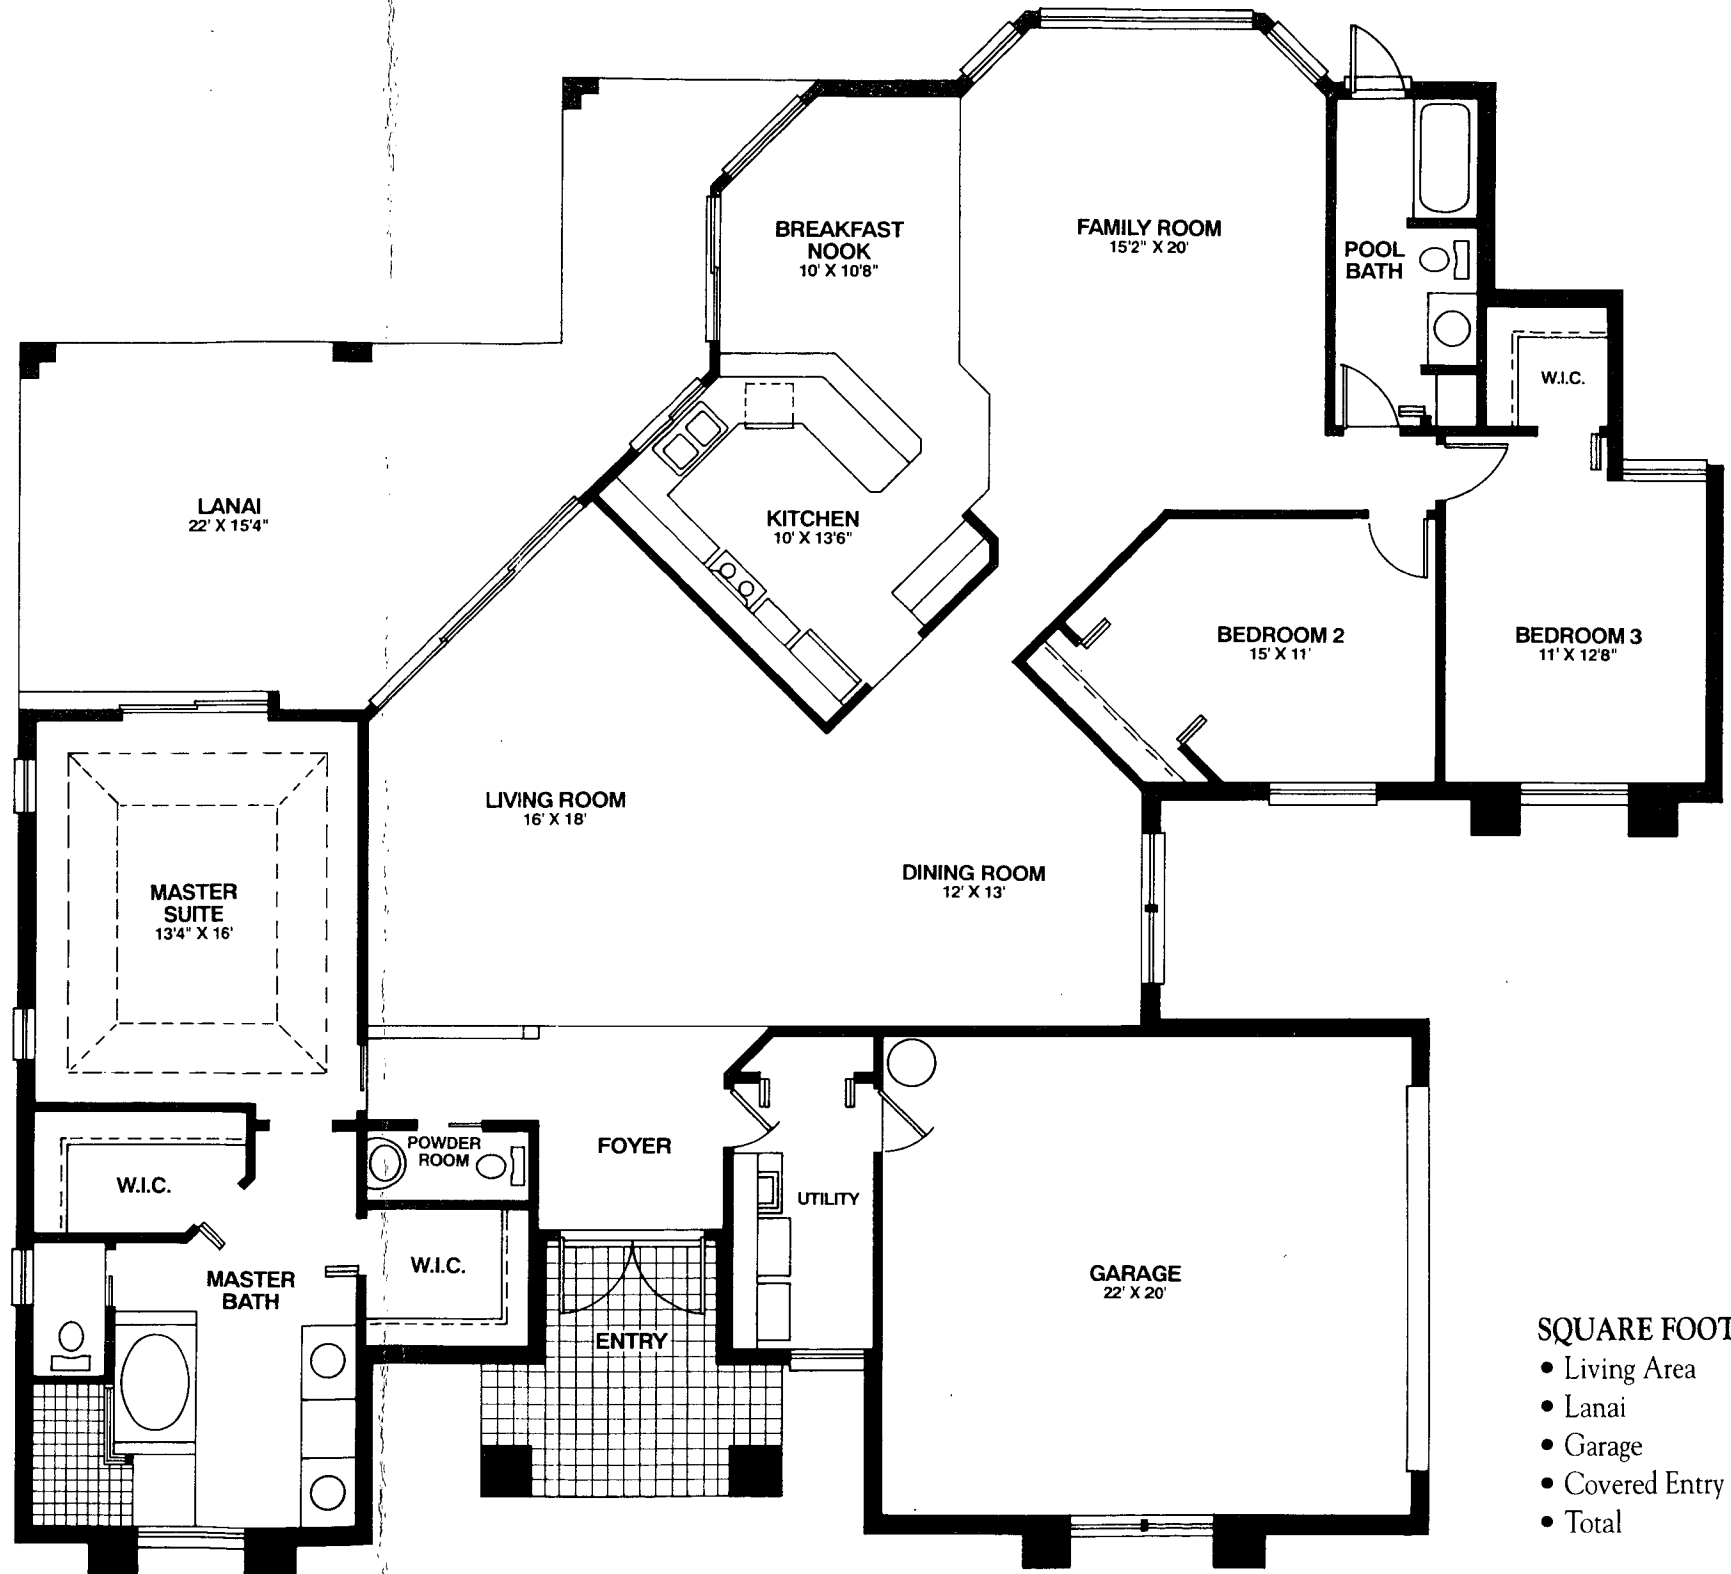

BATHS

- Luxury marble and tile master bath
- Cast iron hall bath
- European mica vanities
- Ceramic tile, mudset tub and shower walls
- Full width mirrors
- Mirrored medicine cabinets
- Delta single lever faucets
- Pedestal sink in pool/powder bath

FLOORS

- Philadelphia carpet with high density pad
- Ceramic tile in foyer and master bath wet areas

INTERIOR

- Six panel doors
- Closet Maid ventilated shelving
- Shoe racks in master closets
- Overhead cabinets in utility room
- Vanity cabinet for utility sink
- Antique finish lever door handles
- Hardcote plaster walls

EXTERIOR

- Zoned automatic sprinkler system
- Enhanced concrete drive
- Plant allowance
- Glazed cement tile roof

SQUARE FOOTAGE

- Living Area 2,437
- Lanai 408
- Garage 484
- Covered Entry 104
- Total 3,479

THE DEVONSHIRE

Not to scale. See actual site plans, floor plans and elevations for details.