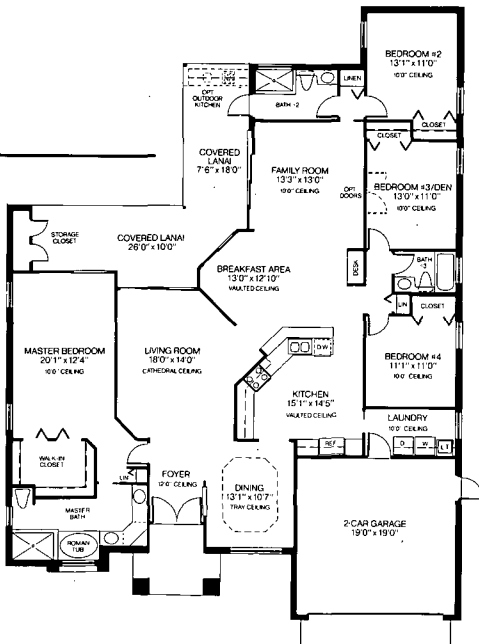

DEERFIELD

3-Bedrooms, Plus Den Or 4th Bedroom, 3-Bathrooms,
Family Room, Dining Room, 2-Car Garage

Artist Concept

Elevation A

DOVER

3-Bedrooms, 2-Bathrooms, Living Room,
Family Room, Dining Room, 2-Car Garage

Air Conditioned Living Area 2370
 Total Square Footage 3220