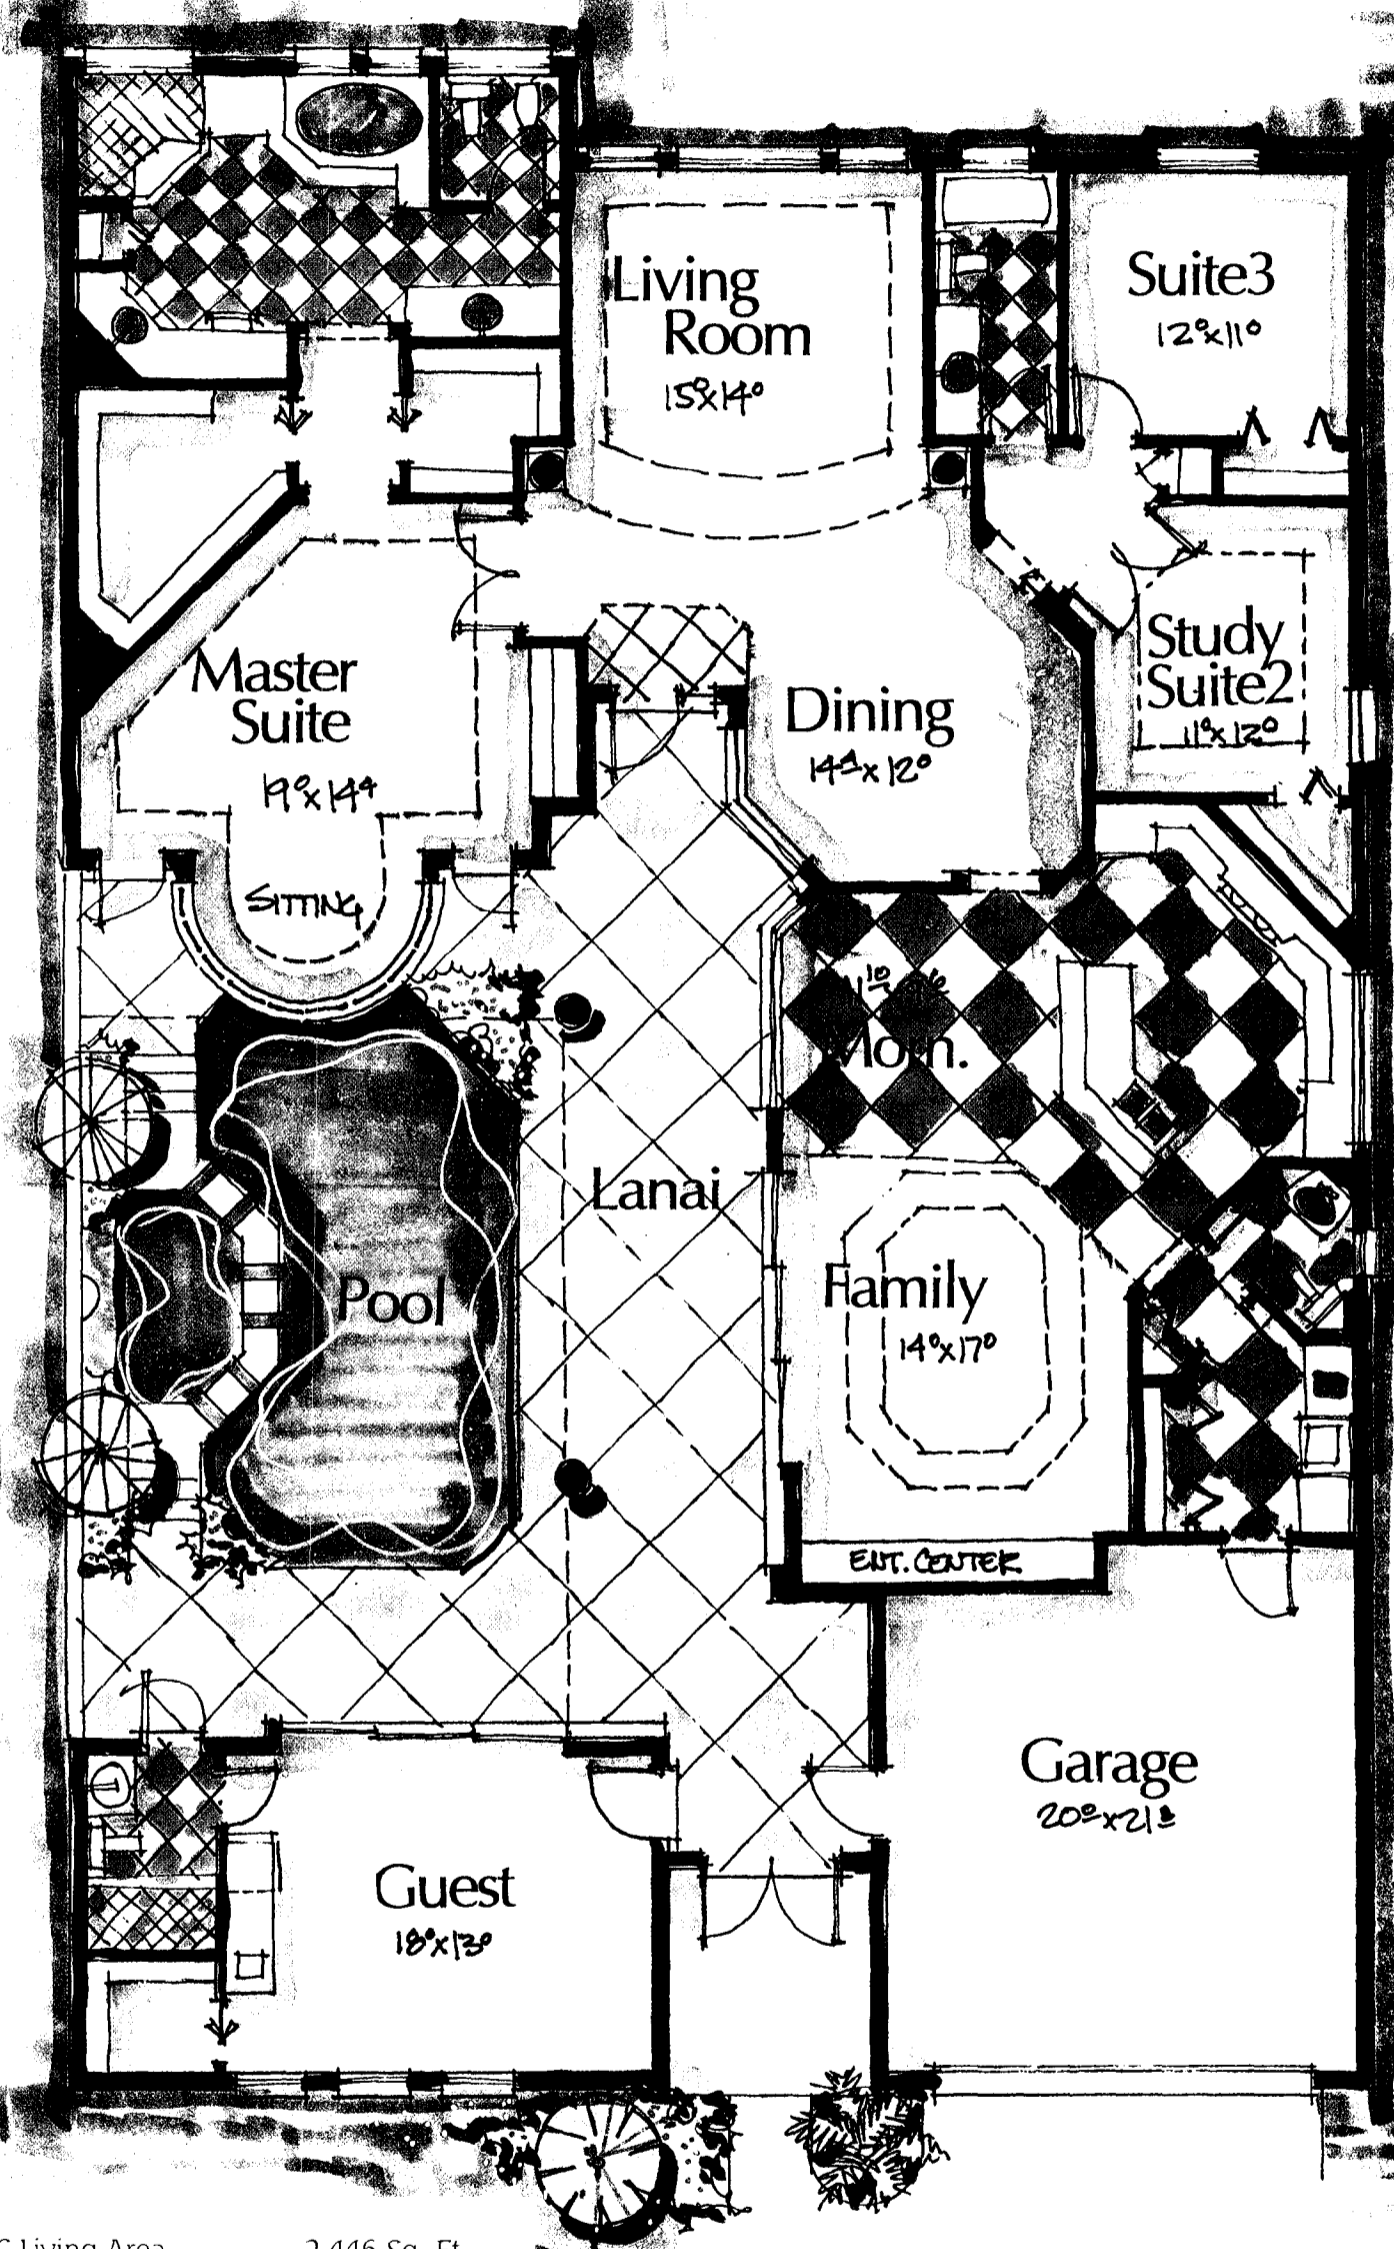

# The Crown Courtyard

Three Bedrooms, Three and-a-half Baths, Gathering Room and Study

A/C Living Area	2,446 Sq. Ft.
Cabana	361 Sq. Ft.
Courtyard	1,120 Sq. Ft.
Entry	80 Sq. Ft.
Garage	456 Sq. Ft.
<b>TOTAL</b>	<b>4,463 Sq. Ft.</b>