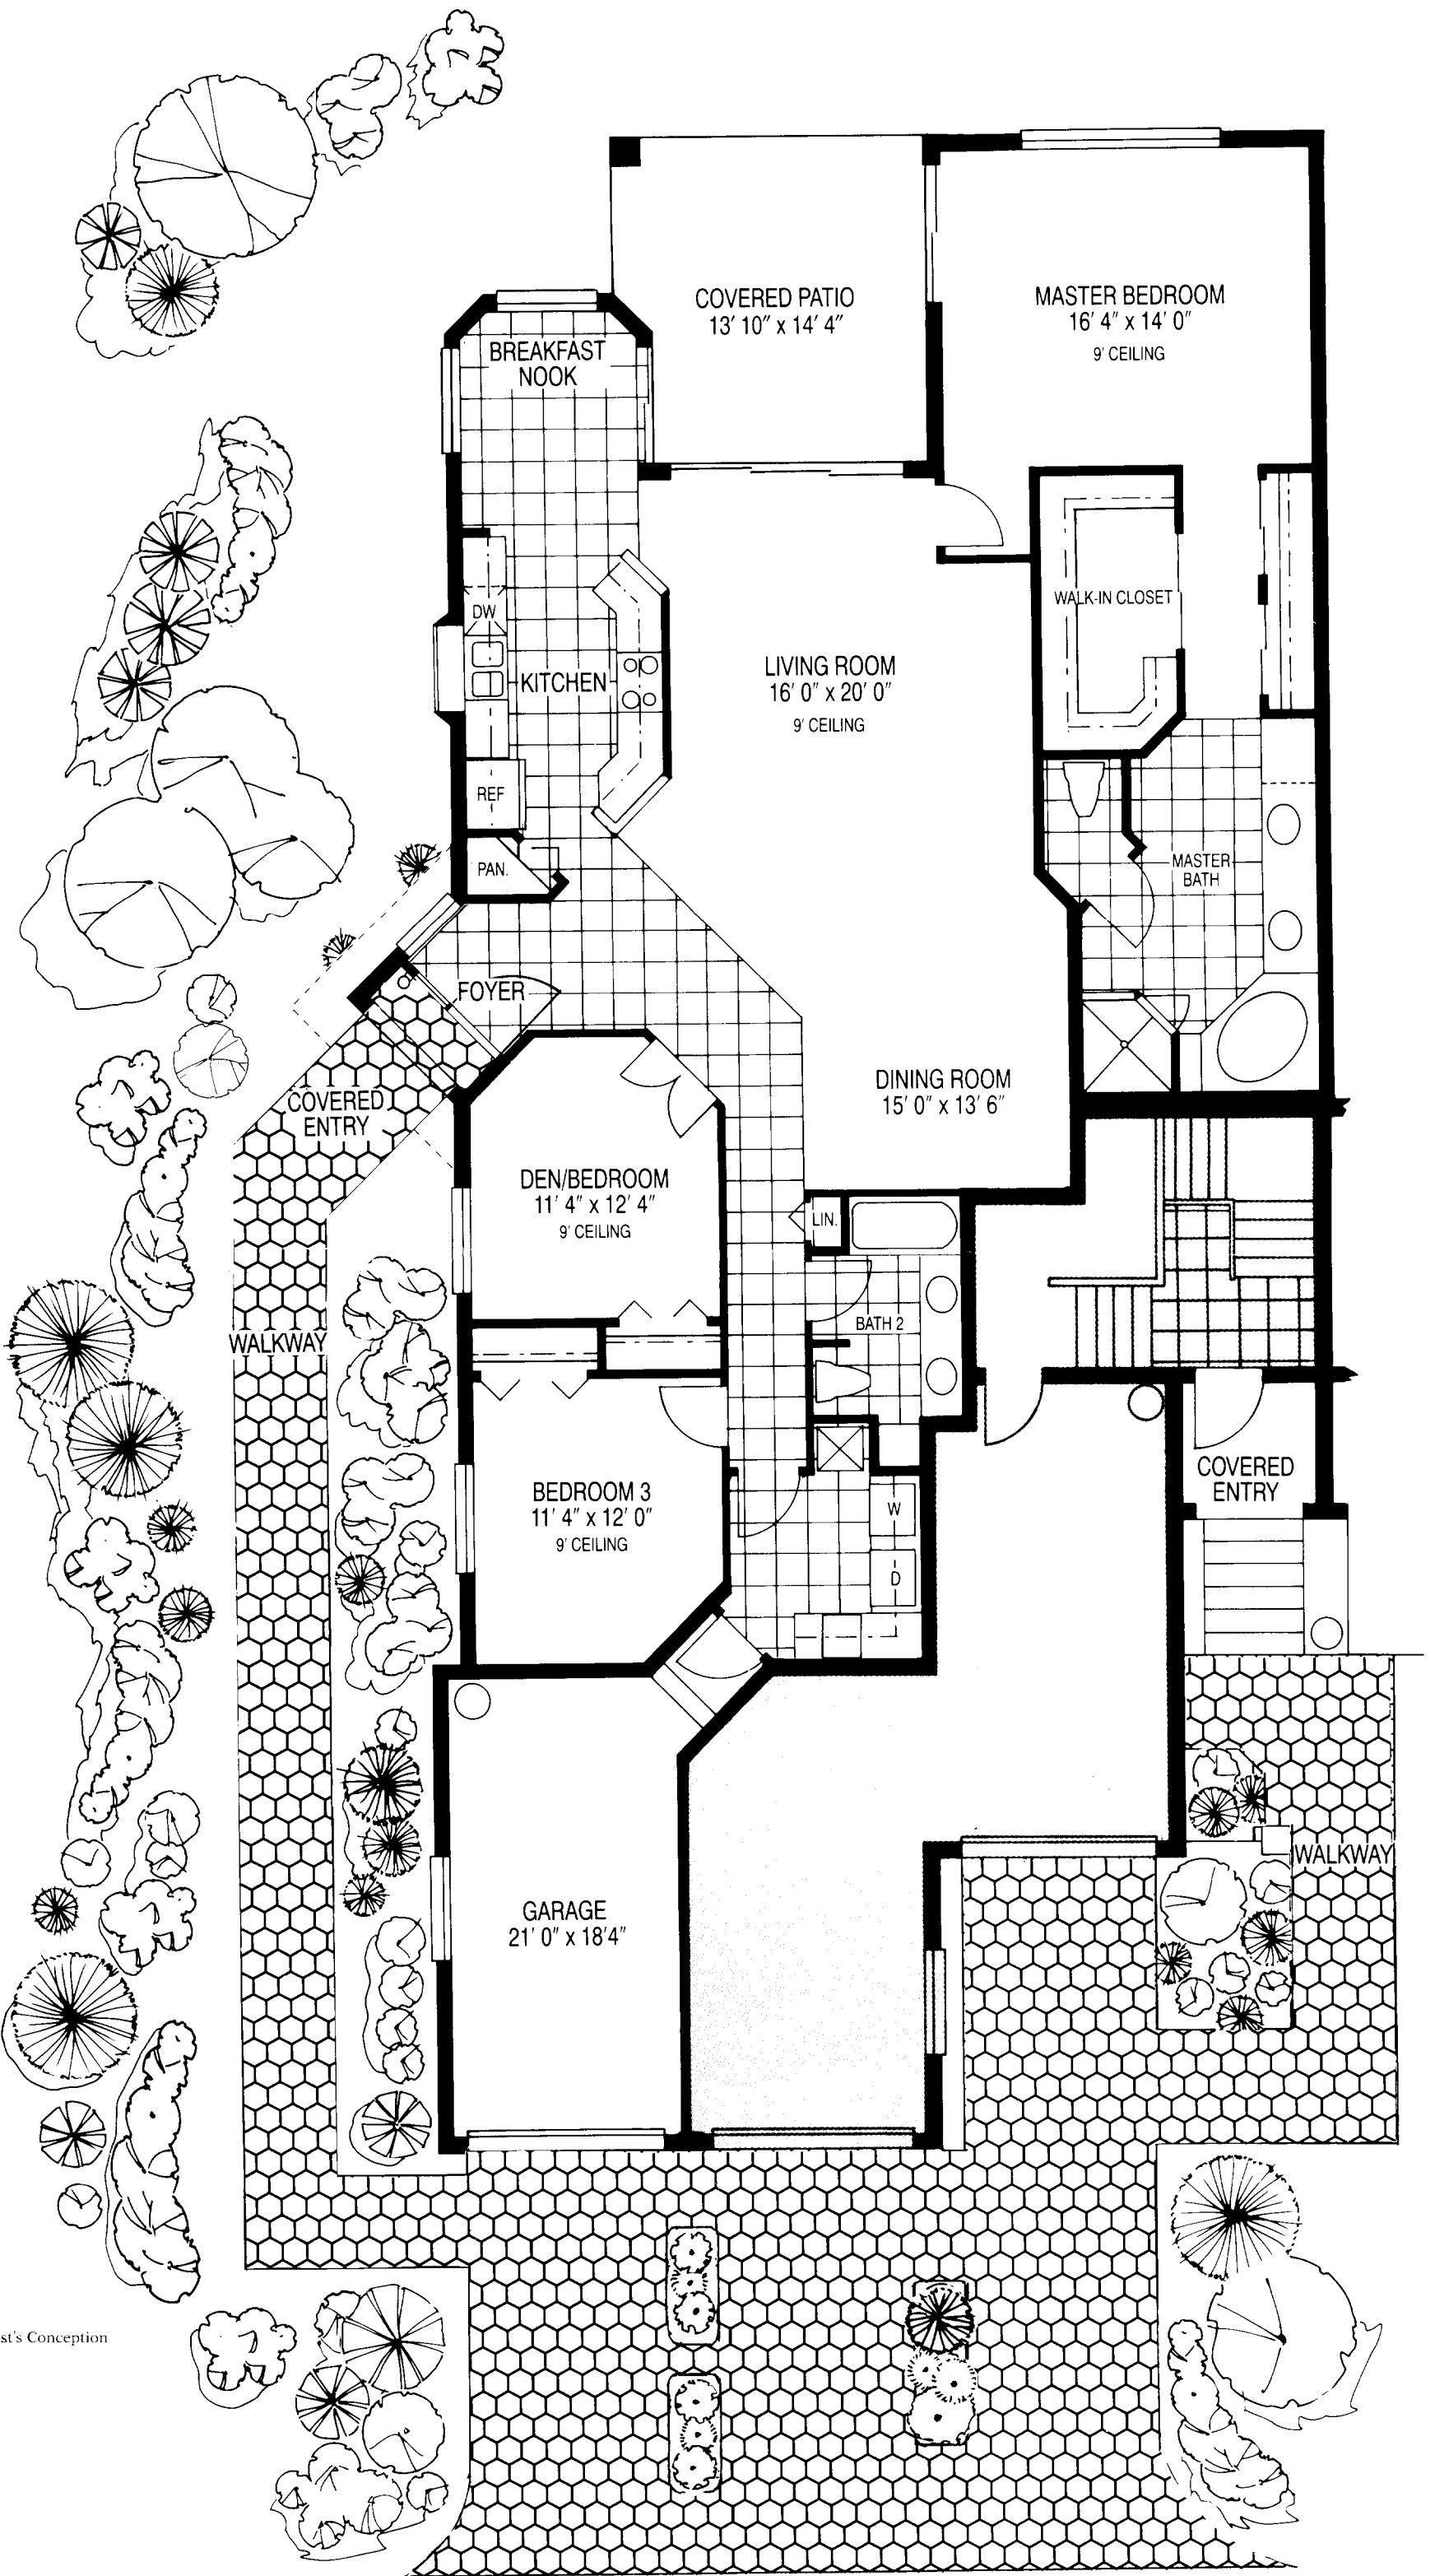

The Corona

2 Bedroom Plus Den, 2 Baths

Artist's Conception

Air-Conditioned Living Area	2,003 Sq. Ft.
Covered Patio	186 Sq. Ft.
Garage	210 Sq. Ft.
Total	2,399 Sq. Ft.