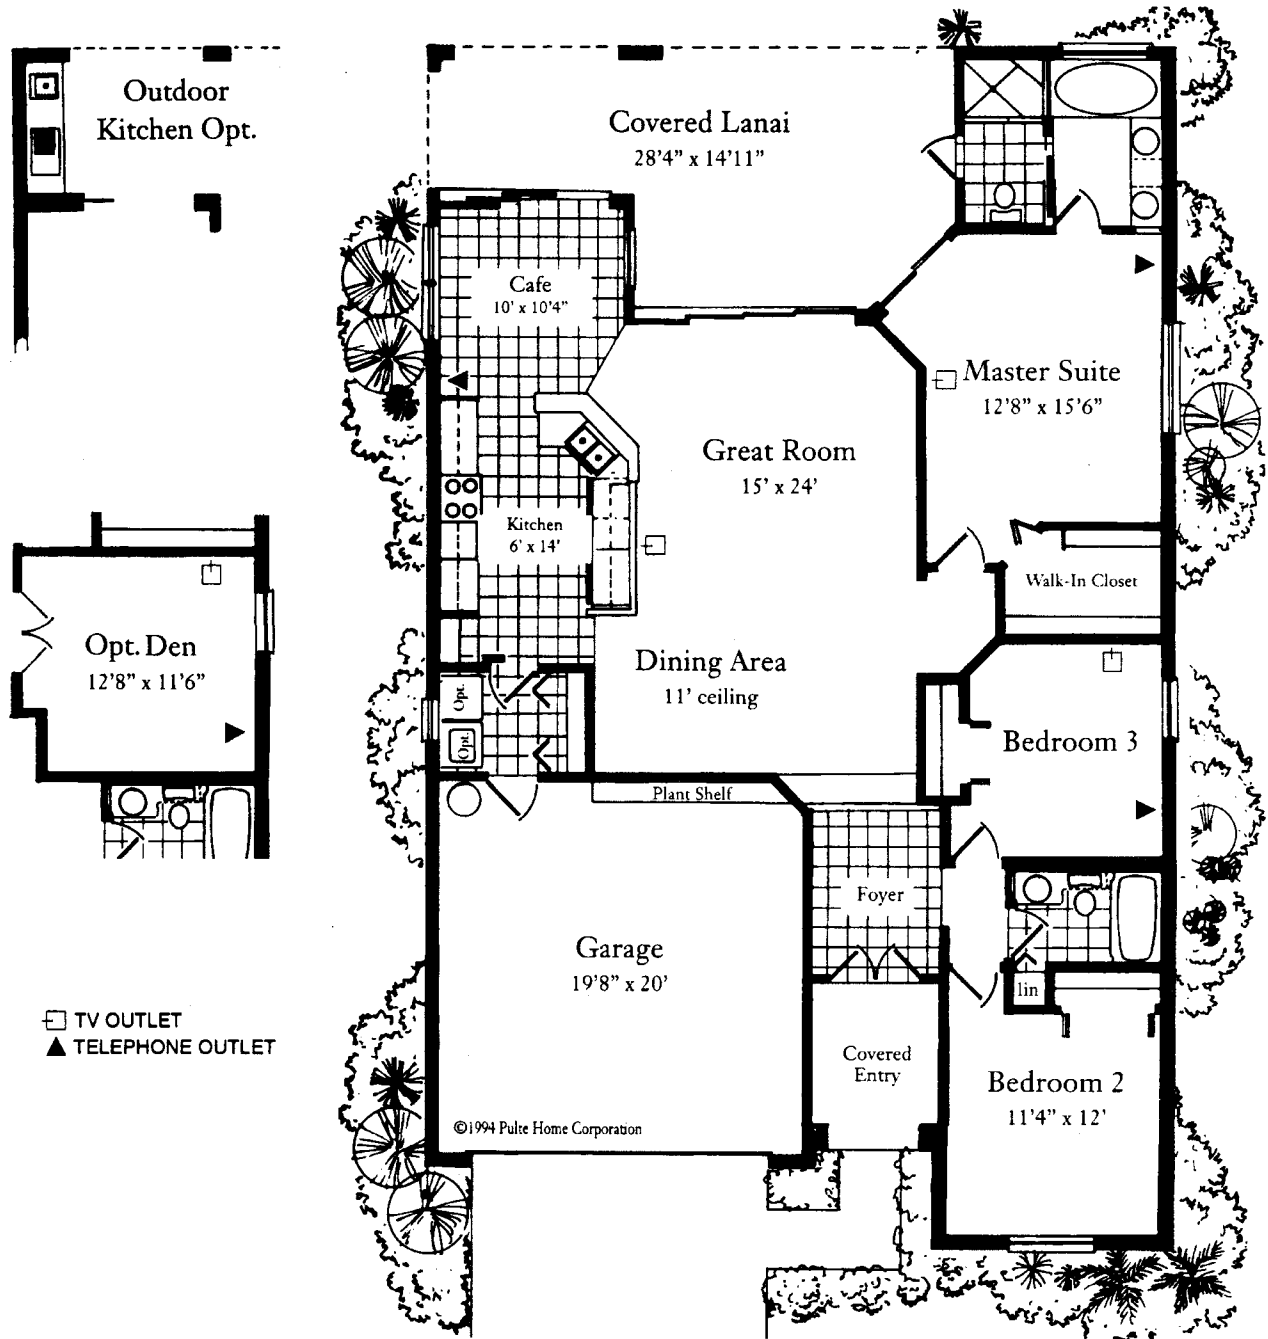

The Clipper

3 BEDROOM - 2 BATH
1640

AREA CALCULATIONS

LIVING 1640 SQ. FT.

ENTRY 63 SQ. FT.

LANAI 325 SQ. FT.

GARAGE 422 SQ. FT.

TOTAL 2450 SQ. FT.