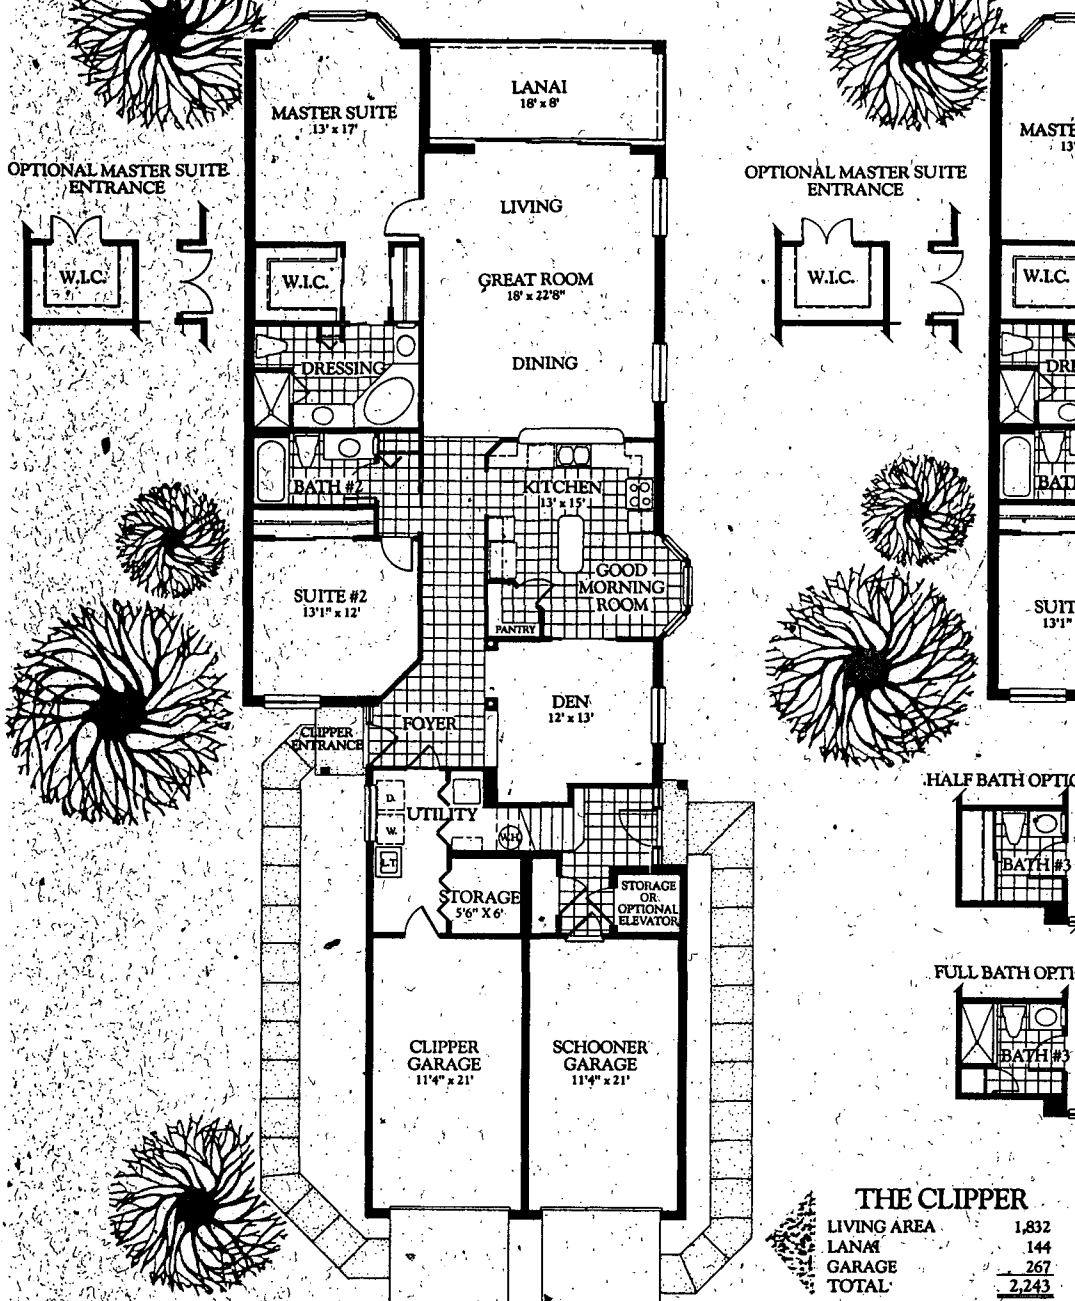

# THE CLIPPER (FIRST FLOOR)

THE S

## THE CLIPPER

LIVING AREA	1,832
LANAI	144
GARAGE	267
TOTAL	<u>2,243</u>