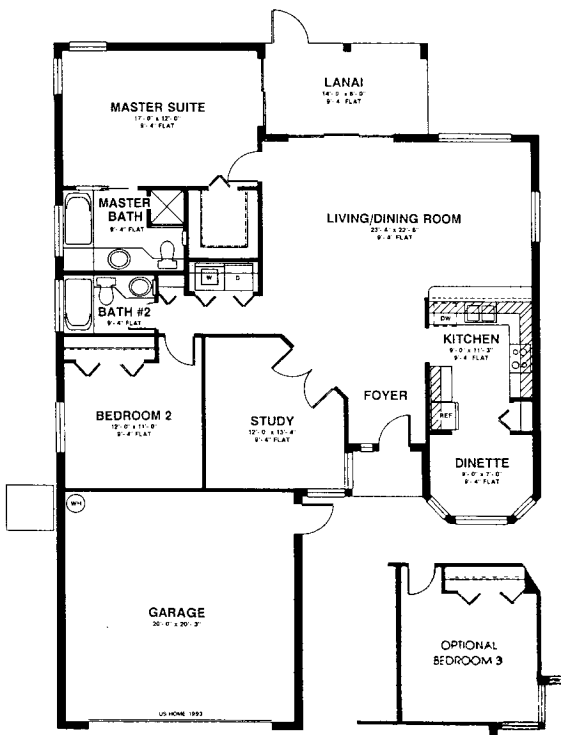

# The CHELSEA II

US HOME 1993

## SQUARE FOOTAGE

LIVING AREA	1,485
GARAGE	448
LANAI	112
ENTRY	24
<b>TOTAL</b>	<b>2,069</b>