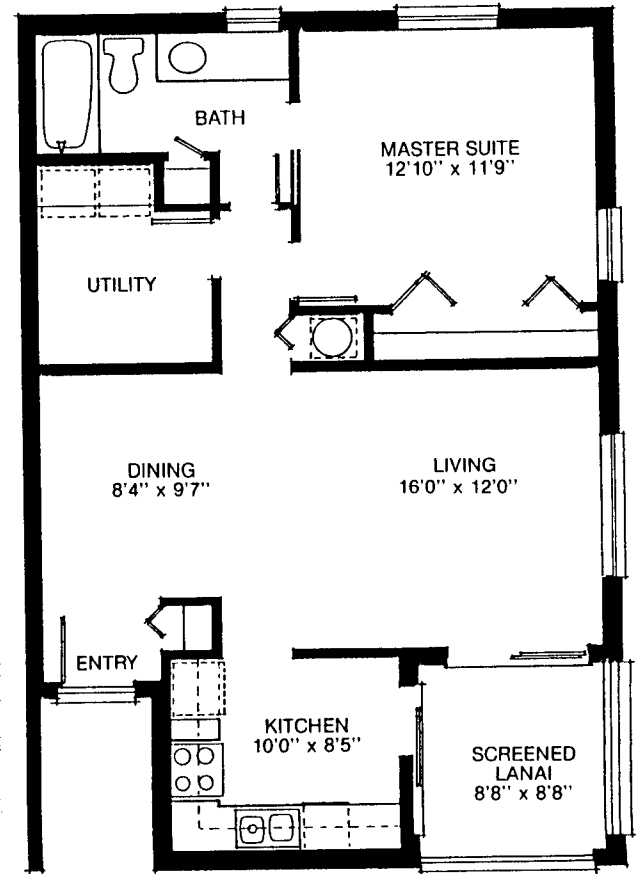

THE CHARLEMAGNE.

One Bedroom. One Bath.

Air conditioned living area: 815 square feet.
Screened lanai: 75 square feet.

Total area: 890 square feet.

Charlemagne. "Charles the Great." King of the Franks. A.D. 742 to 814.

Note: All dimensions approximate. Typical units may vary slightly because of construction details or as deemed necessary by the architect.