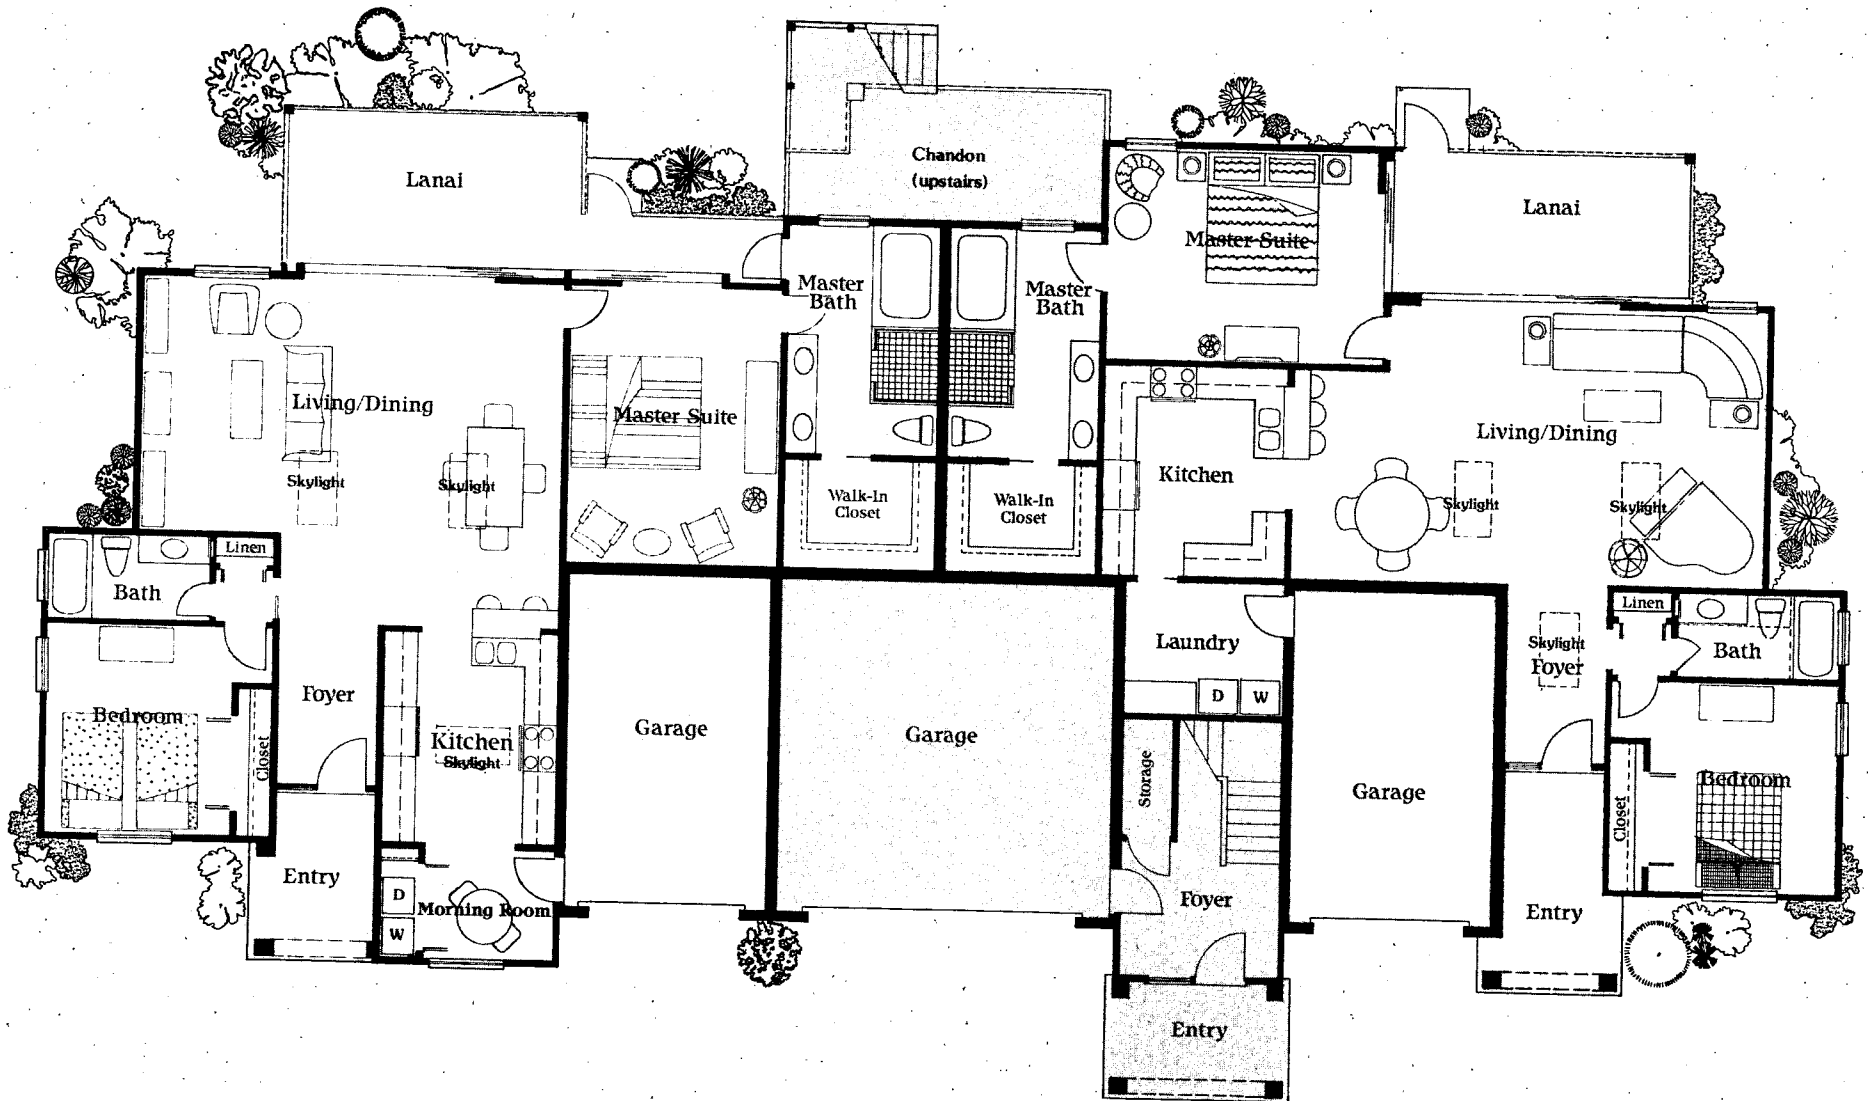

FLOORPLANS

The Chanter

Living	1459
Lanai	228
Entrance	69
Garage	277
TOTAL SQ. FT.	2033

The Chappellet

Living	1473
Lanai	168
Entrance	87
Garage	277
TOTAL SQ. FT.	2005