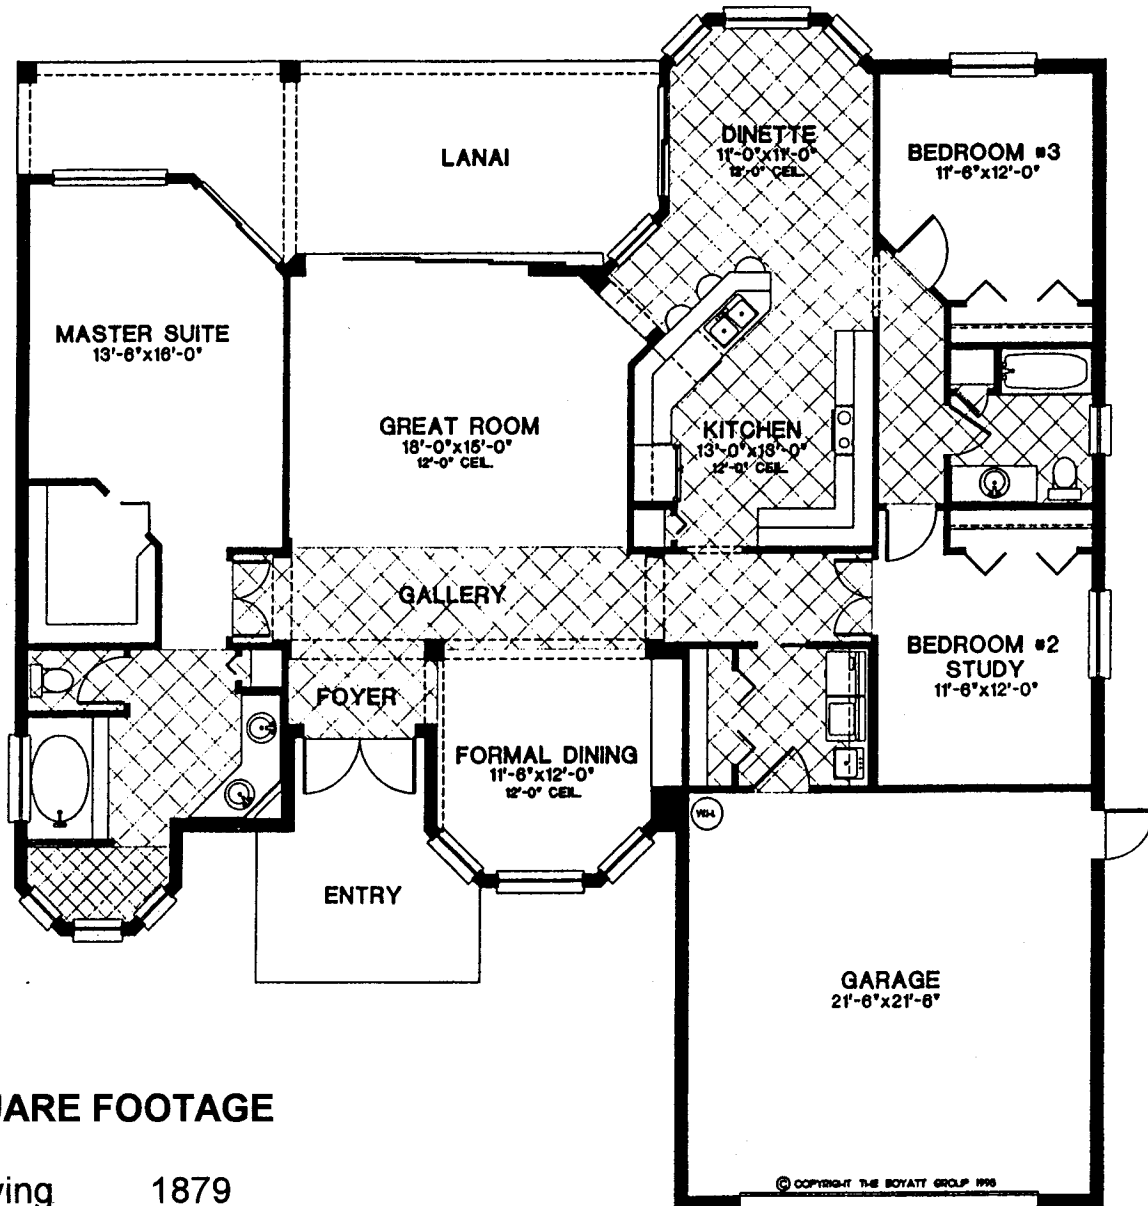

# The Casablanca

## SQUARE FOOTAGE

Living	1879
Lanai	315
Garage	504
Entry	<u>126</u>
<b>Total</b>	<b>2824</b>

**Sandy Bordeau**  
**941-598-1098 Model**  
**941-394-8434 Res.**

**MODEL CENTER:**  
 Longshore Lake  
 4527 Snowy Egret Court  
 Naples, Florida 33999

Dimensions approximate. Information herein believed to be accurate but not warranted.