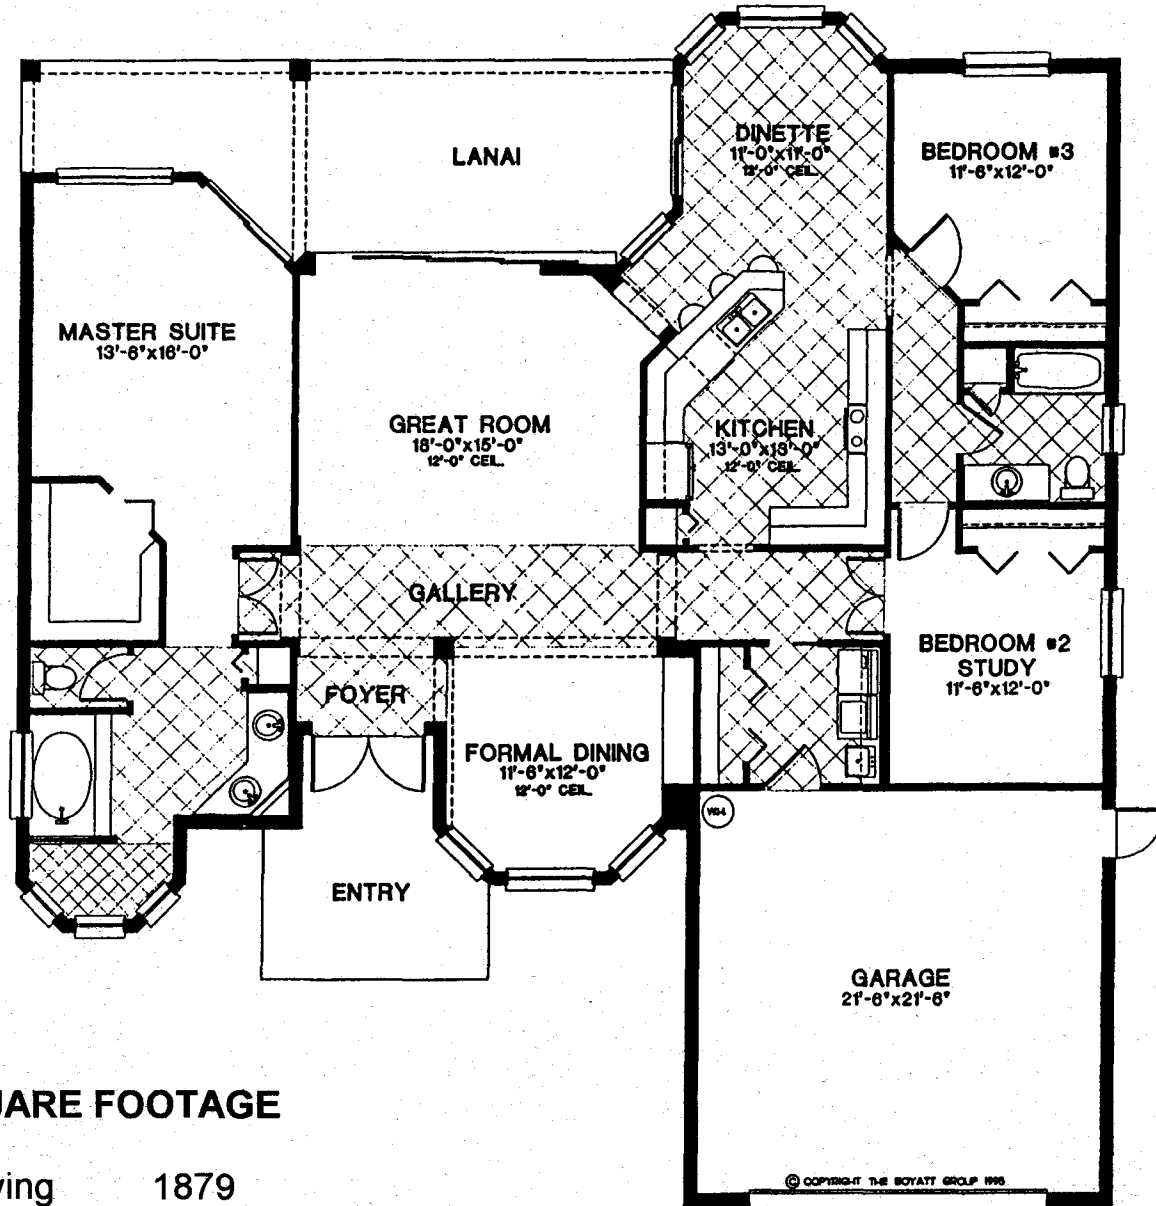

The Casablanca

SQUARE FOOTAGE

Living	1879
Lanai	315
Garage	504
Entry	<u>126</u>
Total	2824

Sandy Bordeau
941-598-1098 Model
941-394-8434 Res.

MODEL CENTER:
 Longshore Lake
 4527 Snowy Egret Court
 Naples, Florida 33999

Dimensions approximate. Information herein believed to be accurate but not warranted.