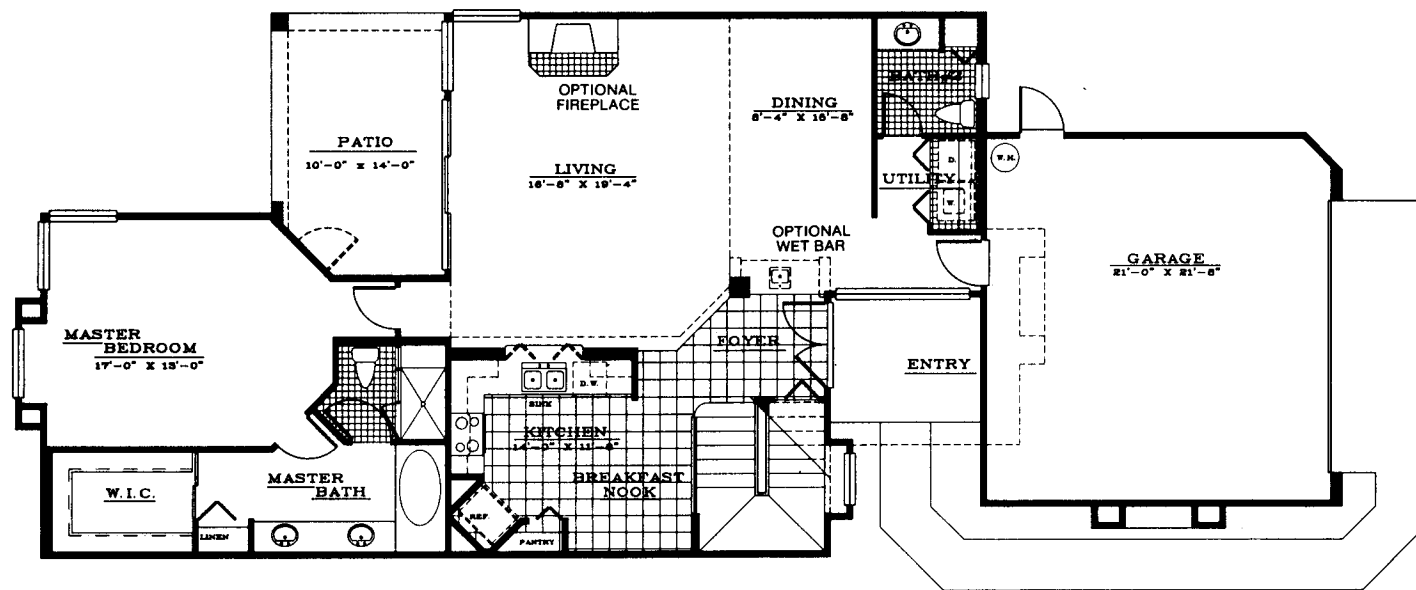

do not
start
okay!

ALTERNATE GARAGE

THE CAMBRIDGE
3 Bedroom/3 Bath

Living Area	1790 Sq. Ft.
Patio Area	155 Sq. Ft.
Garage	440 Sq. Ft.
TOTAL	2385 Sq. Ft.