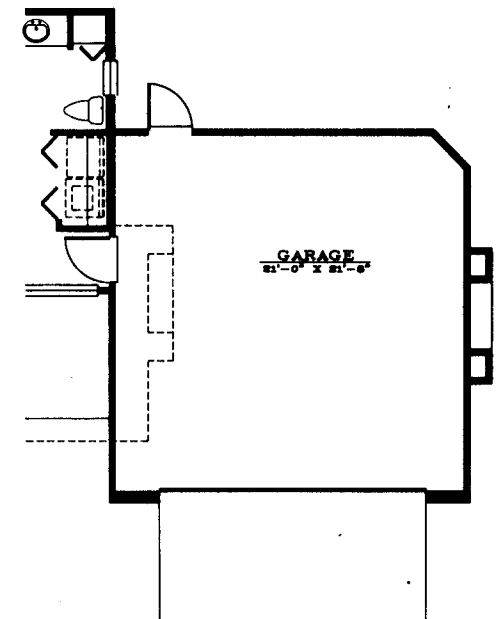

do not
start
okay!

ALTERNATE GARAGE

THE CAMBRIDGE
3 Bedroom/3 Bath

Living Area	1790 Sq. Ft.
Patio Area	155 Sq. Ft.
Garage	440 Sq. Ft.
TOTAL	2385 Sq. Ft.